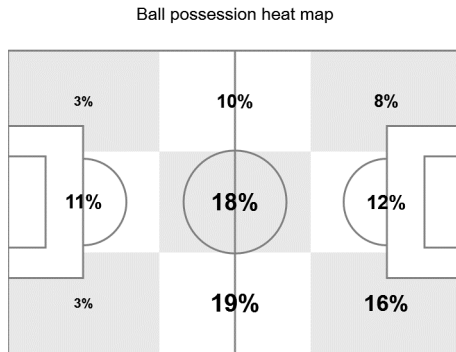

# 11 17 JUN 2018 18:00 Moscow / Luzhniki Stadium / RUS

Germany

Attacking direction →

#	Name	Time	Distance covered (metres)			Time spent			SP	T.S.	Activity time spent				
			Total	In Poss	Not in Poss	O.H.	A.3rd	P.A.			Zone 1	Zone 2	Zone 3	Zone 4	Zone 5
1	NEUER	94'13"	4,488	1,752	1,507	1%	1%		4	23.94	93%	6%	1%		
2	PLATTENHARDT	79'55"	8,262	3,901	2,875	43%	19%		35	30.60	69%	24%	4%	2%	1%
5	HUMMELS	94'13"	9,063	3,849	3,333	32%	9%	4%	21	28.80	73%	21%	5%	1%	
6	KHEDIRA	60'53"	7,478	3,418	2,892	53%	24%	3%	21	28.80	58%	32%	8%	2%	
7	DRAXLER	94'13"	10,516	5,310	3,105	73%	43%	7%	37	29.92	68%	24%	6%	2%	
8	KROOS	94'13"	<b>11,778</b>	<b>5,811</b>	3,820	53%	22%	1%	21	27.90	52%	40%	7%	1%	
9	WERNER	86'47"	9,982	4,677	3,279	82%	56%	19%	33	26.82	61%	32%	5%	2%	
10	OEZIL	94'13"	10,009	4,808	3,299	70%	40%	3%	35	29.70	65%	28%	5%	2%	
13	MUELLER	94'13"	10,731	5,211	3,343	75%	50%	13%	37	28.37	65%	27%	6%	2%	
17	BOATENG	94'13"	9,599	4,327	3,423	33%	7%	1%	29	30.38	70%	24%	5%	1%	
18	KIMMICH	94'13"	11,174	5,285	3,680	48%	24%	2%	47	30.17	58%	32%	7%	2%	1%
11	REUS	33'20"	3,866	2,117	851	85%	51%	15%	20	25.20	65%	26%	6%	3%	
20	BRANDT	7'26"	1,175	477	295	68%	48%	15%	4	20.09	39%	42%	17%	2%	
23	GOMEZ	14'18"	1,530	634	527	93%	71%	31%	4	27.00	70%	22%	6%	1%	1%

In Poss: Team in possession      O.H.: In opposite half      Zone 1: 0-7 km/h      Bold values: top performing in the match  
 Not In Poss: Opposite team in possession      A.3rd: In attacking third      Zone 2: 7-15 km/h  
 Pen. Area: In penalty area      Zone 3: 15-20 km/h  
 SP: Sprints      Zone 4: 20-25 km/h  
 T.S.: Top speed      Zone 5: > 25 km/h