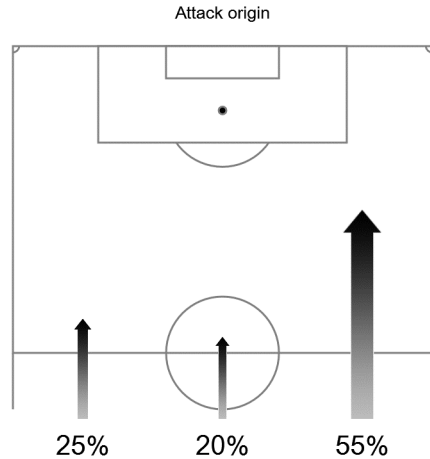

# 11 17 JUN 2018 18:00 Moscow / Luzhniki Stadium / RUS

Germany

Attacking direction →

#	Name	Time	Distance covered (metres)			Time spent			SP	T.S.	Activity time spent				
			Total	In Poss	Not in Poss	O.H.	A.3rd	P.A.			Zone 1	Zone 2	Zone 3	Zone 4	Zone 5
1	NEUER	94'13"	4,488	1,752	1,507	1%	1%		4	23.94	93%	6%	1%		
2	PLATTENHARDT	79'55"	8,262	3,901	2,875	43%	19%		35	30.60	69%	24%	4%	2%	1%
5	HUMMELS	94'13"	9,063	3,849	3,333	32%	9%	4%	21	28.80	73%	21%	5%	1%	
6	KHEDIRA	60'53"	7,478	3,418	2,892	53%	24%	3%	21	28.80	58%	32%	8%	2%	
7	DRAXLER	94'13"	10,516	5,310	3,105	73%	43%	7%	37	29.92	68%	24%	6%	2%	
8	KROOS	94'13"	<b>11,778</b>	<b>5,811</b>	3,820	53%	22%	1%	21	27.90	52%	40%	7%	1%	
9	WERNER	86'47"	9,982	4,677	3,279	82%	56%	19%	33	26.82	61%	32%	5%	2%	
10	OEZIL	94'13"	10,009	4,808	3,299	70%	40%	3%	35	29.70	65%	28%	5%	2%	
13	MUELLER	94'13"	10,731	5,211	3,343	75%	50%	13%	37	28.37	65%	27%	6%	2%	
17	BOATENG	94'13"	9,599	4,327	3,423	33%	7%	1%	29	30.38	70%	24%	5%	1%	
18	KIMMICH	94'13"	11,174	5,285	3,680	48%	24%	2%	47	30.17	58%	32%	7%	2%	1%
11	REUS	33'20"	3,866	2,117	851	85%	51%	15%	20	25.20	65%	26%	6%	3%	
20	BRANDT	7'26"	1,175	477	295	68%	48%	15%	4	20.09	39%	42%	17%	2%	
23	GOMEZ	14'18"	1,530	634	527	93%	71%	31%	4	27.00	70%	22%	6%	1%	1%

In Poss: Team in possession      O.H.: In opposite half      Zone 1: 0-7 km/h      Bold values: top performing in the match  
 Not In Poss: Opposite team in possession      A.3rd: In attacking third      Zone 2: 7-15 km/h  
 Pen. Area: In penalty area      Zone 3: 15-20 km/h  
 SP: Sprints      Zone 4: 20-25 km/h  
 T.S.: Top speed      Zone 5: > 25 km/h