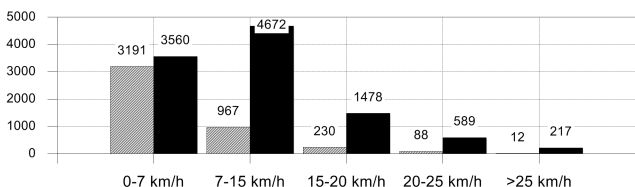

Germany

1 Manuel NEUER

Goalkeeper

Time played 94'13"

	1st half	2nd half	Total	Team total	Team avg *
Goal(s) scored					
Shots				25	
Assist(s)					
Offside(s)				1	
Save(s)	3		3	3	
Yellow card				2	
2Y+R/Red card					
Foul(s) committed				10	
Delivery/solo runs into the attacking third				72/26	7.20/2.60
Delivery/solo runs into the penalty area				24/1	2.40/0.10
Tackles gaining/not gaining the ball				3/6	0.30/0.60
Tackles suffered losing/not losing the ball				4/3	0.40/0.30
Clearances completed/attempted	1/1	1/1	2/2	11/12	0.90/1.00

Direction of play →

Direction of play →

Direction of play →

Activities

	1st half	2nd half	Total	Team total	Team avg *
Total time played (mins)	46'04"	48'09"	94'13"	94'13"	
Zone 1: 0-7 km/h time spent (%)	94%	92%	93%	67%	
Zone 2: 7-15 km/h time spent (%)	6%	6%	6%	26%	
Zone 3: 15-20 km/h time spent (%)		2%	1%	5%	
Zone 4: 20-25 km/h time spent (%)				2%	
Zone 5: >25 km/h time spent (%)					
Distance covered (metres)	2,074	2,414	4,488	109,651	10,516
Zone 1: 0-7 km/h distance covered (meters)	1,553	1,638	3,191	38,794	3,560
Zone 2: 7-15 km/h distance covered (meters)	444	523	967	47,690	4,672
Zone 3: 15-20 km/h distance covered (meters)	66	164	230	15,014	1,478
Zone 4: 20-25 km/h distance covered (meters)	11	77	88	5,974	589
Zone 5: >25 km/h distance covered (meters)		12	12	2,179	217
Top speed (km/h)	13.50	23.94	23.94	30.60	27.97
Sprints		4	4	348	34

Distance