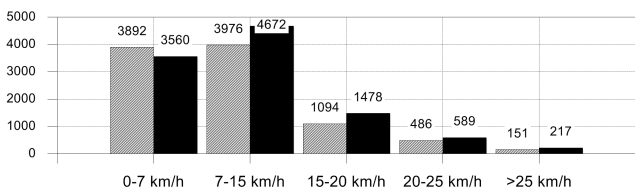

Defender

Time played 94'13"

	1st half	2nd half	Total	Team total	Team avg *
Goal(s) scored					
Shots		1	1	25	
Assist(s)					
Offside(s)				1	
Save(s)				3	
Yellow card				2	
2Y+R/Red card					
Foul(s) committed	1	2	3	10	
Delivery/solo runs into the attacking third	3/0	13/4	16/4	72/26	7.20/2.60
Delivery/solo runs into the penalty area		3/0	3/0	24/1	2.40/0.10
Tackles gaining/not gaining the ball				3/6	0.30/0.60
Tackles suffered losing/not losing the ball	0/1		0/1	4/3	0.40/0.30
Clearances completed/attempted	2/2	1/1	3/3	11/12	0.90/1.00

Activities

	1st half	2nd half	Total	Team total	Team avg *
Total time played (mins)	46'04"	48'09"	94'13"	94'13"	
Zone 1: 0-7 km/h time spent (%)	71%	70%	70%	67%	
Zone 2: 7-15 km/h time spent (%)	24%	24%	24%	26%	
Zone 3: 15-20 km/h time spent (%)	4%	5%	5%	5%	
Zone 4: 20-25 km/h time spent (%)	1%	1%	1%	2%	
Zone 5: >25 km/h time spent (%)					
Distance covered (metres)	4,602	4,997	9,599	109,651	10,516
Zone 1: 0-7 km/h distance covered (meters)	1,818	2,074	3,892	38,794	3,560
Zone 2: 7-15 km/h distance covered (meters)	1,932	2,044	3,976	47,690	4,672
Zone 3: 15-20 km/h distance covered (meters)	512	582	1,094	15,014	1,478
Zone 4: 20-25 km/h distance covered (meters)	250	236	486	5,974	589
Zone 5: >25 km/h distance covered (meters)	90	61	151	2,179	217
Top speed (km/h)	30.38	27.22	30.38	30.60	27.97
Sprints	16	13	29	348	34

Distance