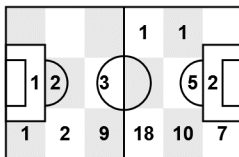

Group F

Germany - Mexico 0 : 1 (0 : 1)

11 17 JUN 2018 18:00 Moscow / Luzhniki Stadium / RUS

Germany

18 Joshua KIMMICH

Defender

Time played 94'13"

	1st half	2nd half	Total	Team total	Team avg *
Goal(s) scored					
Shots		2	2	25	
Assist(s)					
Offside(s)				1	
Save(s)				3	
Yellow card				2	
2Y+R/Red card					
Foul(s) committed	1		1	10	
Delivery/solo runs into the attacking third	11/3	2/1	13/4	72/26	7.20/2.60
Delivery/solo runs into the penalty area	2/0	1/0	3/0	24/1	2.40/0.10
Tackles gaining/not gaining the ball	0/1		0/1	3/6	0.30/0.60
Tackles suffered losing/not losing the ball				4/3	0.40/0.30
Clearances completed/attempted	1/1		1/1	11/12	0.90/1.00

Passing distribution