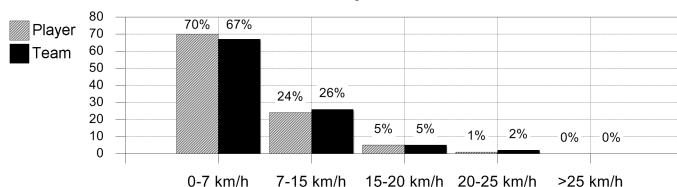

Player Statistics

Group F

Germany - Mexico 0 : 1 (0 : 1)

11 17 JUN 2018 18:00 Moscow / Luzhniki Stadium / RUS

Germany

17 Jerome BOATENG

Defender

Time played 94'13"

	1st half	2nd half	Total	Team total	Team avg *
Goal(s) scored					
Shots		1	1	25	
Assist(s)					
Offside(s)				1	
Save(s)				3	
Yellow card				2	
2Y+R/Red card					
Foul(s) committed	1	2	3	10	
Delivery/solo runs into the attacking third	3/0	13/4	16/4	72/26	7.20/2.60
Delivery/solo runs into the penalty area		3/0	3/0	24/1	2.40/0.10
Tackles gaining/not gaining the ball				3/6	0.30/0.60
Tackles suffered losing/not losing the ball	0/1		0/1	4/3	0.40/0.30
Clearances completed/attempted	2/2	1/1	3/3	11/12	0.90/1.00

Activities

	1st half	2nd half	Total	Team total	Team avg *
Total time played (mins)	46'04"	48'09"	94'13"	94'13"	
Zone 1: 0-7 km/h time spent (%)	71%	70%	70%	67%	
Zone 2: 7-15 km/h time spent (%)	24%	24%	24%	26%	
Zone 3: 15-20 km/h time spent (%)	4%	5%	5%	5%	
Zone 4: 20-25 km/h time spent (%)	1%	1%	1%	2%	
Zone 5: >25 km/h time spent (%)					
Distance covered (metres)	4,602	4,997	9,599	109,651	10,516
Zone 1: 0-7 km/h distance covered (meters)	1,818	2,074	3,892	38,794	3,560
Zone 2: 7-15 km/h distance covered (meters)	1,932	2,044	3,976	47,690	4,672
Zone 3: 15-20 km/h distance covered (meters)	512	582	1,094	15,014	1,478
Zone 4: 20-25 km/h distance covered (meters)	250	236	486	5,974	589
Zone 5: >25 km/h distance covered (meters)	90	61	151	2,179	217
Top speed (km/h)	30.38	27.22	30.38	30.60	27.97
Sprints	16	13	29	348	34

Time spent

* Team average does not include goalkeeper

FIFA does not vouch for the accuracy of technical statistics compiled in association with its competition results system partner.