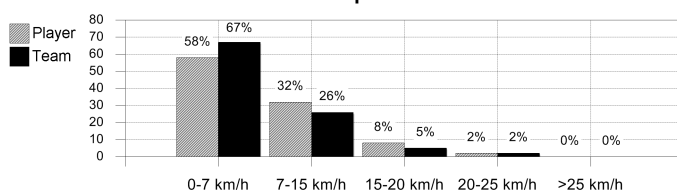

Player Statistics

Group F

Germany - Mexico 0 : 1 (0 : 1)

11 17 JUN 2018 18:00 Moscow / Luzhniki Stadium / RUS

Germany

6 Sami KHEDIRA

Midfield

Time played 60'53"

Substituted by 11 Marco REUS

	1st half	2nd half	Total	Team total	Team avg *
Goal(s) scored					
Shots	1		1	25	
Assist(s)					
Offside(s)				1	
Save(s)				3	
Yellow card				2	
2Y+R/Red card					
Foul(s) committed				10	
Delivery/solo runs into the attacking third	4/0	2/0	6/0	72/26	7.20/2.60
Delivery/solo runs into the penalty area	1/0		1/0	24/1	2.40/0.10
Tackles gaining/not gaining the ball				3/6	0.30/0.60
Tackles suffered losing/not losing the ball	2/0	0/1	2/1	4/3	0.40/0.30
Clearances completed/attempted	1/2		1/2	11/12	0.90/1.00

Direction of play →

Direction of play →

Direction of play →

Activities

	1st half	2nd half	Total	Team total	Team avg *
Total time played (mins)	46'04"	14'49"	60'53"	94'13"	
Zone 1: 0-7 km/h time spent (%)	59%	53%	58%	67%	
Zone 2: 7-15 km/h time spent (%)	30%	38%	32%	26%	
Zone 3: 15-20 km/h time spent (%)	9%	7%	8%	5%	
Zone 4: 20-25 km/h time spent (%)	2%	2%	2%	2%	
Zone 5: >25 km/h time spent (%)					
Distance covered (metres)	5,534	1,944	7,478	109,651	10,516
Zone 1: 0-7 km/h distance covered (meters)	1,532	519	2,051	38,794	3,560
Zone 2: 7-15 km/h distance covered (meters)	2,542	1,017	3,559	47,690	4,672
Zone 3: 15-20 km/h distance covered (meters)	1,049	269	1,318	15,014	1,478
Zone 4: 20-25 km/h distance covered (meters)	320	114	434	5,974	589
Zone 5: >25 km/h distance covered (meters)	91	25	116	2,179	217
Top speed (km/h)	28.80	27.00	28.80	30.60	27.97
Sprints	14	7	21	348	34

Time spent

* Team average does not include goalkeeper

FIFA does not vouch for the accuracy of technical statistics compiled in association with its competition results system partner.