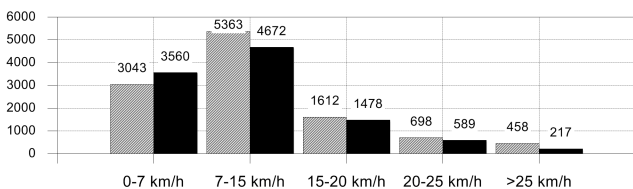

Time played 94'13"

	1st half	2nd half	Total	Team total	Team avg *
Goal(s) scored					
Shots		2	2	25	
Assist(s)					
Offside(s)				1	
Save(s)				3	
Yellow card				2	
2Y+R/Red card					
Foul(s) committed	1		1	10	
Delivery/solo runs into the attacking third	11/3	2/1	13/4	72/26	7.20/2.60
Delivery/solo runs into the penalty area	2/0	1/0	3/0	24/1	2.40/0.10
Tackles gaining/not gaining the ball	0/1		0/1	3/6	0.30/0.60
Tackles suffered losing/not losing the ball				4/3	0.40/0.30
Clearances completed/attempted	1/1		1/1	11/12	0.90/1.00

Direction of play →

Direction of play →

Direction of play →

Activities

	1st half	2nd half	Total	Team total	Team avg *
Total time played (mins)	46'04"	48'09"	94'13"	94'13"	
Zone 1: 0-7 km/h time spent (%)	59%	58%	58%	67%	
Zone 2: 7-15 km/h time spent (%)	31%	33%	32%	26%	
Zone 3: 15-20 km/h time spent (%)	7%	6%	7%	5%	
Zone 4: 20-25 km/h time spent (%)	2%	2%	2%	2%	
Zone 5: >25 km/h time spent (%)	1%	1%	1%		
Distance covered (metres)	5,346	5,828	11,174	109,651	10,516
Zone 1: 0-7 km/h distance covered (meters)	1,441	1,602	3,043	38,794	3,560
Zone 2: 7-15 km/h distance covered (meters)	2,546	2,817	5,363	47,690	4,672
Zone 3: 15-20 km/h distance covered (meters)	792	820	1,612	15,014	1,478
Zone 4: 20-25 km/h distance covered (meters)	306	392	698	5,974	589
Zone 5: >25 km/h distance covered (meters)	261	197	458	2,179	217
Top speed (km/h)	30.17	29.23	30.17	30.60	27.97
Sprints	22	25	47	348	34

Distance