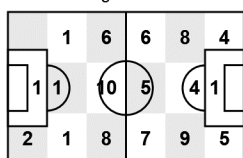

Group F

Germany - Mexico 0 : 1 (0 : 1)

11 17 JUN 2018 18:00 Moscow / Luzhniki Stadium / RUS

Germany

8 Toni KROOS

Midfield

Time played 94'13"

	1st half	2nd half	Total	Team total	Team avg *
Goal(s) scored					
Shots	3	3	6	25	
Assist(s)					
Offside(s)				1	
Save(s)				3	
Yellow card				2	
2Y+R/Red card					
Foul(s) committed	1		1	10	
Delivery/solo runs into the attacking third	5/0	10/1	15/1	72/26	7.20/2.60
Delivery/solo runs into the penalty area	1/0	3/1	4/1	24/1	2.40/0.10
Tackles gaining/not gaining the ball				3/6	0.30/0.60
Tackles suffered losing/not losing the ball				4/3	0.40/0.30
Clearances completed/attempted				11/12	0.90/1.00

Passing distribution

Direction of play →