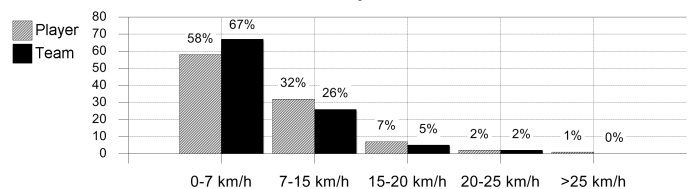

Player Statistics

Group F

Germany - Mexico 0 : 1 (0 : 1)

11 17 JUN 2018 18:00 Moscow / Luzhniki Stadium / RUS

Germany

18 Joshua KIMMICH

Defender

Time played 94'13"

	1st half	2nd half	Total	Team total	Team avg *
Goal(s) scored					
Shots		2	2	25	
Assist(s)					
Offside(s)				1	
Save(s)				3	
Yellow card				2	
2Y+R/Red card					
Foul(s) committed	1		1	10	
Delivery/solo runs into the attacking third	11/3	2/1	13/4	72/26	7.20/2.60
Delivery/solo runs into the penalty area	2/0	1/0	3/0	24/1	2.40/0.10
Tackles gaining/not gaining the ball	0/1		0/1	3/6	0.30/0.60
Tackles suffered losing/not losing the ball				4/3	0.40/0.30
Clearances completed/attempted	1/1		1/1	11/12	0.90/1.00

Direction of play →

Direction of play →

Direction of play →

Activities

	1st half	2nd half	Total	Team total	Team avg *
Total time played (mins)	46'04"	48'09"	94'13"	94'13"	
Zone 1: 0-7 km/h time spent (%)	59%	58%	58%	67%	
Zone 2: 7-15 km/h time spent (%)	31%	33%	32%	26%	
Zone 3: 15-20 km/h time spent (%)	7%	6%	7%	5%	
Zone 4: 20-25 km/h time spent (%)	2%	2%	2%	2%	
Zone 5: >25 km/h time spent (%)	1%	1%	1%		
Distance covered (metres)	5,346	5,828	11,174	109,651	10,516
Zone 1: 0-7 km/h distance covered (meters)	1,441	1,602	3,043	38,794	3,560
Zone 2: 7-15 km/h distance covered (meters)	2,546	2,817	5,363	47,690	4,672
Zone 3: 15-20 km/h distance covered (meters)	792	820	1,612	15,014	1,478
Zone 4: 20-25 km/h distance covered (meters)	306	392	698	5,974	589
Zone 5: >25 km/h distance covered (meters)	261	197	458	2,179	217
Top speed (km/h)	30.17	29.23	30.17	30.60	27.97
Sprints	22	25	47	348	34

Time spent

* Team average does not include goalkeeper

FIFA does not vouch for the accuracy of technical statistics compiled in association with its competition results system partner.