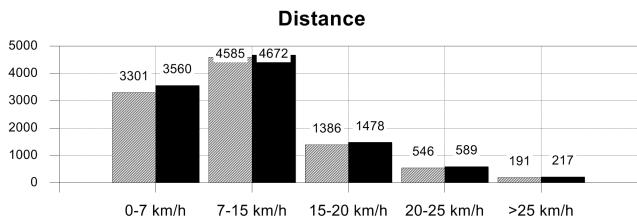

Player Statistics

Group F

Germany - Mexico 0 : 1 (0 : 1)

11 17 JUN 2018 18:00 Moscow / Luzhniki Stadium / RUS

Germany

10 Mesut OZIL

Midfield

Time played 94'13"

	1st half	2nd half	Total	Team total	Team avg *
Goal(s) scored					
Shots		1	1	25	
Assist(s)					
Offside(s)				1	
Save(s)				3	
Yellow card				2	
2Y+R/Red card					
Foul(s) committed				10	
Delivery/solo runs into the attacking third	6/0	6/6	12/6	72/26	7.20/2.60
Delivery/solo runs into the penalty area	1/0	1/0	2/0	24/1	2.40/0.10
Tackles gaining/not gaining the ball				3/6	0.30/0.60
Tackles suffered losing/not losing the ball	1/0		1/0	4/3	0.40/0.30
Clearances completed/attempted				11/12	0.90/1.00

Activities	1st half	2nd half	Total	Team total	Team avg *
Total time played (mins)	46'04"	48'09"	94'13"	94'13"	
Zone 1: 0-7 km/h time spent (%)	62%	67%	65%	67%	
Zone 2: 7-15 km/h time spent (%)	30%	26%	28%	26%	
Zone 3: 15-20 km/h time spent (%)	6%	6%	5%	5%	
Zone 4: 20-25 km/h time spent (%)	2%	1%	2%	2%	
Zone 5: >25 km/h time spent (%)					
Distance covered (metres)	5,058	4,951	10,009	109,651	10,516
Zone 1: 0-7 km/h distance covered (meters)	1,505	1,796	3,301	38,794	3,560
Zone 2: 7-15 km/h distance covered (meters)	2,407	2,178	4,585	47,690	4,672
Zone 3: 15-20 km/h distance covered (meters)	766	620	1,386	15,014	1,478
Zone 4: 20-25 km/h distance covered (meters)	284	262	546	5,974	589
Zone 5: >25 km/h distance covered (meters)	96	95	191	2,179	217
Top speed (km/h)	29.70	28.80	29.70	30.60	27.97
Sprints	20	15	35	348	34