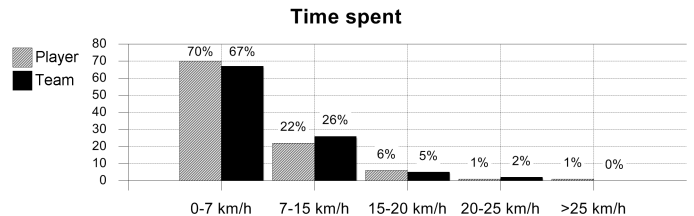

Player Statistics

Group F

Germany - Mexico 0 : 1 (0 : 1)

11 17 JUN 2018 18:00 Moscow / Luzhniki Stadium / RUS

Germany
23 Mario GOMEZ
Forward

Time played 14'18"
Replacing 2 Marvin PLATTENHARDT

	1st half	2nd half	Total	Team total	Team avg *
Goal(s) scored					
Shots		2	2	25	
Assist(s)					
Offside(s)				1	
Save(s)				3	
Yellow card				2	
2Y+R/Red card					
Foul(s) committed				10	
Delivery/solo runs into the attacking third		0/1	0/1	72/26	7.20/2.60
Delivery/solo runs into the penalty area		1/0	1/0	24/1	2.40/0.10
Tackles gaining/not gaining the ball				3/6	0.30/0.60
Tackles suffered losing/not losing the ball				4/3	0.40/0.30
Clearances completed/attempted				11/12	0.90/1.00

	1st half	2nd half	Total	Team total	Team avg *
Total time played (mins)		14'18"	14'18"	94'13"	
Zone 1: 0-7 km/h time spent (%)		70%	70%	67%	
Zone 2: 7-15 km/h time spent (%)		22%	22%	26%	
Zone 3: 15-20 km/h time spent (%)		6%	6%	5%	
Zone 4: 20-25 km/h time spent (%)		1%	1%	2%	
Zone 5: >25 km/h time spent (%)		1%	1%		
Distance covered (metres)		1,530	1,530	109,651	10,516
Zone 1: 0-7 km/h distance covered (meters)		627	627	38,794	3,560
Zone 2: 7-15 km/h distance covered (meters)		556	556	47,690	4,672
Zone 3: 15-20 km/h distance covered (meters)		218	218	15,014	1,478
Zone 4: 20-25 km/h distance covered (meters)		77	77	5,974	589
Zone 5: >25 km/h distance covered (meters)		52	52	2,179	217
Top speed (km/h)		27.00	27.00	30.60	27.97
Sprints		4	4	348	34

* Team average does not include goalkeeper

FIFA does not vouch for the accuracy of technical statistics compiled in association with its competition results system partner.