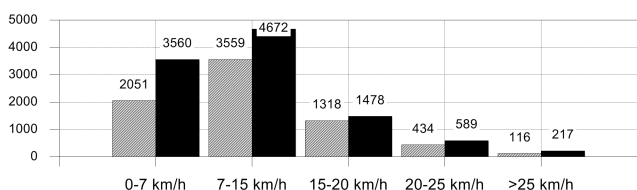

Substituted by 11 Marco REUS

	1st half	2nd half	Total	Team total	Team avg *
Goal(s) scored					
Shots	1		1	25	
Assist(s)					
Offside(s)				1	
Save(s)				3	
Yellow card				2	
2Y+R/Red card					
Foul(s) committed				10	
Delivery/solo runs into the attacking third	4/0	2/0	6/0	72/26	7.20/2.60
Delivery/solo runs into the penalty area	1/0		1/0	24/1	2.40/0.10
Tackles gaining/not gaining the ball				3/6	0.30/0.60
Tackles suffered losing/not losing the ball	2/0	0/1	2/1	4/3	0.40/0.30
Clearances completed/attempted	1/2		1/2	11/12	0.90/1.00

Direction of play →

Direction of play →

Direction of play →

Activities

	1st half	2nd half	Total	Team total	Team avg *
Total time played (mins)	46'04"	14'49"	60'53"	94'13"	
Zone 1: 0-7 km/h time spent (%)	59%	53%	58%	67%	
Zone 2: 7-15 km/h time spent (%)	30%	38%	32%	26%	
Zone 3: 15-20 km/h time spent (%)	9%	7%	8%	5%	
Zone 4: 20-25 km/h time spent (%)	2%	2%	2%	2%	
Zone 5: >25 km/h time spent (%)					
Distance covered (metres)	5,534	1,944	7,478	109,651	10,516
Zone 1: 0-7 km/h distance covered (meters)	1,532	519	2,051	38,794	3,560
Zone 2: 7-15 km/h distance covered (meters)	2,542	1,017	3,559	47,690	4,672
Zone 3: 15-20 km/h distance covered (meters)	1,049	269	1,318	15,014	1,478
Zone 4: 20-25 km/h distance covered (meters)	320	114	434	5,974	589
Zone 5: >25 km/h distance covered (meters)	91	25	116	2,179	217
Top speed (km/h)	28.80	27.00	28.80	30.60	27.97
Sprints	14	7	21	348	34

Distance