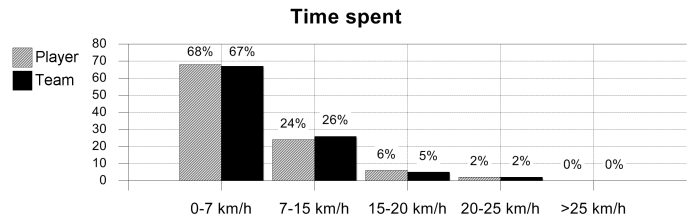

Group F

Germany - Mexico 0 : 1 (0 : 1)

11 17 JUN 2018 18:00 Moscow / Luzhniki Stadium / RUS

Germany

7 Julian DRAXLER

Midfield

Time played 94'13"

	1st half	2nd half	Total	Team total	Team avg *
Goal(s) scored					
Shots	1	4	5	25	
Assist(s)					
Offside(s)				1	
Save(s)				3	
Yellow card				2	
2Y+R/Red card					
Foul(s) committed	1		1	10	
Delivery/solo runs into the attacking third	1/4	4/4	5/8	72/26	7.20/2.60
Delivery/solo runs into the penalty area	3/0	2/0	5/0	24/1	2.40/0.10
Tackles gaining/not gaining the ball	0/1	0/1	0/2	3/6	0.30/0.60
Tackles suffered losing/not losing the ball	1/0		1/0	4/3	0.40/0.30
Clearances completed/attempted				11/12	0.90/1.00

Activities	1st half	2nd half	Total	Team total	Team avg *
Total time played (mins)	46'04"	48'09"	94'13"	94'13"	
Zone 1: 0-7 km/h time spent (%)	65%	71%	68%	67%	
Zone 2: 7-15 km/h time spent (%)	25%	22%	24%	26%	
Zone 3: 15-20 km/h time spent (%)	8%	4%	6%	5%	
Zone 4: 20-25 km/h time spent (%)	2%	2%	2%	2%	
Zone 5: >25 km/h time spent (%)		1%			
Distance covered (metres)	5,216	5,300	10,516	109,651	10,516
Zone 1: 0-7 km/h distance covered (meters)	1,816	2,277	4,093	38,794	3,560
Zone 2: 7-15 km/h distance covered (meters)	2,071	1,904	3,975	47,690	4,672
Zone 3: 15-20 km/h distance covered (meters)	930	707	1,637	15,014	1,478
Zone 4: 20-25 km/h distance covered (meters)	350	301	651	5,974	589
Zone 5: >25 km/h distance covered (meters)	49	111	160	2,179	217
Top speed (km/h)	24.12	29.92	29.92	30.60	27.97
Sprints	18	19	37	348	34