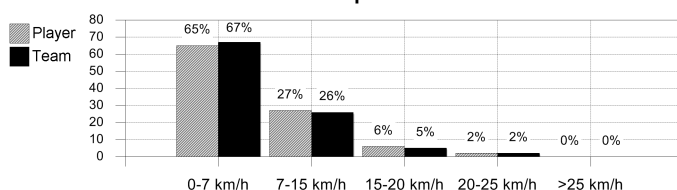

Player Statistics

Group F

Germany - Mexico 0 : 1 (0 : 1)

11 17 JUN 2018 18:00 Moscow / Luzhniki Stadium / RUS

Germany

13 Thomas MUELLER

Midfield

Time played 94'13"

	1st half	2nd half	Total	Team total	Team avg *
Goal(s) scored					
Shots				25	
Assist(s)					
Offside(s)		1	1	1	
Save(s)				3	
Yellow card		1	1	2	
2Y+R/Red card					
Foul(s) committed		1	1	10	
Delivery/solo runs into the attacking third	1/1		1/1	72/26	7.20/2.60
Delivery/solo runs into the penalty area		3/0	3/0	24/1	2.40/0.10
Tackles gaining/not gaining the ball	1/0		1/0	3/6	0.30/0.60
Tackles suffered losing/not losing the ball	0/1		0/1	4/3	0.40/0.30
Clearances completed/attempted				11/12	0.90/1.00

Activities

	1st half	2nd half	Total	Team total	Team avg *
Total time played (mins)	46'04"	48'09"	94'13"	94'13"	
Zone 1: 0-7 km/h time spent (%)	61%	69%	65%	67%	
Zone 2: 7-15 km/h time spent (%)	31%	24%	27%	26%	
Zone 3: 15-20 km/h time spent (%)	6%	5%	6%	5%	
Zone 4: 20-25 km/h time spent (%)	2%	2%	2%	2%	
Zone 5: >25 km/h time spent (%)					
Distance covered (metres)	5,455	5,276	10,731	109,651	10,516
Zone 1: 0-7 km/h distance covered (meters)	1,784	2,159	3,943	38,794	3,560
Zone 2: 7-15 km/h distance covered (meters)	2,504	2,015	4,519	47,690	4,672
Zone 3: 15-20 km/h distance covered (meters)	721	716	1,437	15,014	1,478
Zone 4: 20-25 km/h distance covered (meters)	347	286	633	5,974	589
Zone 5: >25 km/h distance covered (meters)	99	100	199	2,179	217
Top speed (km/h)	27.00	28.37	28.37	30.60	27.97
Sprints	24	13	37	348	34

Time spent

* Team average does not include goalkeeper

FIFA does not vouch for the accuracy of technical statistics compiled in association with its competition results system partner.