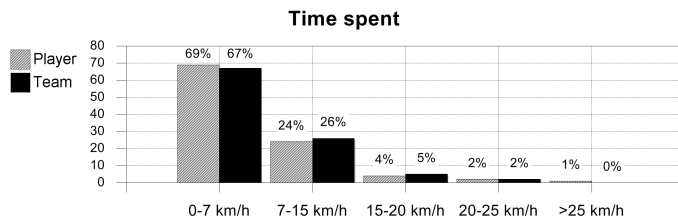

Group F

Germany - Mexico 0 : 1 (0 : 1)

11 17 JUN 2018 18:00 Moscow / Luzhniki Stadium / RUS

Germany

2 Marvin PLATTENHARDT

Defender

Time played 79'55"

Substituted by 23 Mario GOMEZ

	1st half	2nd half	Total	Team total	Team avg *
Goal(s) scored					
Shots		1	1	25	
Assist(s)					
Offside(s)				1	
Save(s)				3	
Yellow card				2	
2Y+R/Red card					
Foul(s) committed				10	
Delivery/solo runs into the attacking third	1/0	1/0	2/0	72/26	7.20/2.60
Delivery/solo runs into the penalty area				24/1	2.40/0.10
Tackles gaining/not gaining the ball				3/6	0.30/0.60
Tackles suffered losing/not losing the ball				4/3	0.40/0.30
Clearances completed/attempted		1/1	1/1	11/12	0.90/1.00

Activities	1st half	2nd half	Total	Team total	Team avg *
Total time played (mins)	46'04"	33'51"	79'55"	94'13"	
Zone 1: 0-7 km/h time spent (%)	69%	70%	69%	67%	
Zone 2: 7-15 km/h time spent (%)	24%	24%	24%	26%	
Zone 3: 15-20 km/h time spent (%)	5%	3%	4%	5%	
Zone 4: 20-25 km/h time spent (%)	1%	2%	2%	2%	
Zone 5: >25 km/h time spent (%)	1%	1%	1%		
Distance covered (metres)	4,761	3,501	8,262	109,651	10,516
Zone 1: 0-7 km/h distance covered (meters)	1,759	1,367	3,126	38,794	3,560
Zone 2: 7-15 km/h distance covered (meters)	1,870	1,395	3,265	47,690	4,672
Zone 3: 15-20 km/h distance covered (meters)	610	347	957	15,014	1,478
Zone 4: 20-25 km/h distance covered (meters)	251	299	550	5,974	589
Zone 5: >25 km/h distance covered (meters)	271	93	364	2,179	217
Top speed (km/h)	30.60	28.37	30.60	30.60	27.97
Sprints	17	18	35	348	34