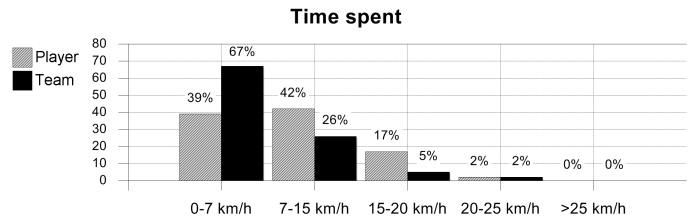

Direction of play →

Direction of play →

Direction of play →

Activities

	1st half	2nd half	Total	Team total	Team avg *
Total time played (mins)		7'26"	7'26"	94'13"	
Zone 1: 0-7 km/h time spent (%)		39%	39%	67%	
Zone 2: 7-15 km/h time spent (%)		42%	42%	26%	
Zone 3: 15-20 km/h time spent (%)		17%	17%	5%	
Zone 4: 20-25 km/h time spent (%)		2%	2%	2%	
Zone 5: >25 km/h time spent (%)					
Distance covered (metres)		1,175	1,175	109,651	10,516
Zone 1: 0-7 km/h distance covered (meters)		212	212	38,794	3,560
Zone 2: 7-15 km/h distance covered (meters)		565	565	47,690	4,672
Zone 3: 15-20 km/h distance covered (meters)		344	344	15,014	1,478
Zone 4: 20-25 km/h distance covered (meters)		52	52	5,974	589
Zone 5: >25 km/h distance covered (meters)		2	2	2,179	217
Top speed (km/h)		20.09	20.09	30.60	27.97
Sprints		4	4	348	34