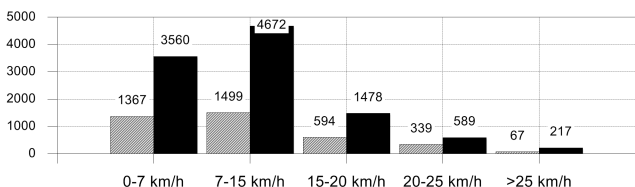

Germany

11 Marco REUS

Forward

Time played 33'20"

Replacing 6 Sami KHEDIRA

	1st half	2nd half	Total	Team total	Team avg *
Goal(s) scored					
Shots		1	1	25	
Assist(s)					
Offside(s)				1	
Save(s)				3	
Yellow card				2	
2Y+R/Red card					
Foul(s) committed				10	
Delivery/solo runs into the attacking third		0/1	0/1	72/26	7.20/2.60
Delivery/solo runs into the penalty area		1/0	1/0	24/1	2.40/0.10
Tackles gaining/not gaining the ball		1/1	1/1	3/6	0.30/0.60
Tackles suffered losing/not losing the ball				4/3	0.40/0.30
Clearances completed/attempted				11/12	0.90/1.00

Direction of play →

Direction of play →

Direction of play →

Activities

	1st half	2nd half	Total	Team total	Team avg *
Total time played (mins)		33'20"	33'20"	94'13"	
Zone 1: 0-7 km/h time spent (%)		65%	65%	67%	
Zone 2: 7-15 km/h time spent (%)		26%	26%	26%	
Zone 3: 15-20 km/h time spent (%)		6%	6%	5%	
Zone 4: 20-25 km/h time spent (%)		3%	3%	2%	
Zone 5: >25 km/h time spent (%)					
Distance covered (metres)		3,866	3,866	109,651	10,516
Zone 1: 0-7 km/h distance covered (meters)		1,367	1,367	38,794	3,560
Zone 2: 7-15 km/h distance covered (meters)		1,499	1,499	47,690	4,672
Zone 3: 15-20 km/h distance covered (meters)		594	594	15,014	1,478
Zone 4: 20-25 km/h distance covered (meters)		339	339	5,974	589
Zone 5: >25 km/h distance covered (meters)		67	67	2,179	217
Top speed (km/h)		25.20	25.20	30.60	27.97
Sprints		20	20	348	34

Distance