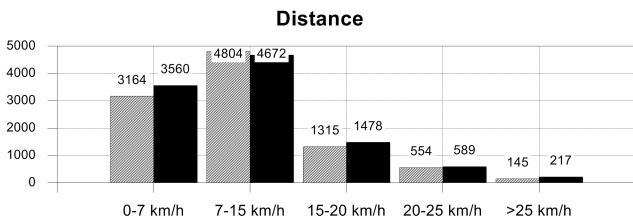

Player Statistics

Group F

Germany - Mexico 0 : 1 (0 : 1)

11 17 JUN 2018 18:00 Moscow / Luzhniki Stadium / RUS

Germany

9 Timo WERNER

Forward

Time played 86'47"

Substituted by 20 Julian BRANDT

	1st half	2nd half	Total	Team total	Team avg *
Goal(s) scored					
Shots	2	1	3	25	
Assist(s)					
Offside(s)				1	
Save(s)				3	
Yellow card				2	
2Y+R/Red card					
Foul(s) committed				10	
Delivery/solo runs into the attacking third	1/0		1/0	72/26	7.20/2.60
Delivery/solo runs into the penalty area				24/1	2.40/0.10
Tackles gaining/not gaining the ball				3/6	0.30/0.60
Tackles suffered losing/not losing the ball				4/3	0.40/0.30
Clearances completed/attempted				11/12	0.90/1.00

Activities	1st half	2nd half	Total	Team total	Team avg *
Total time played (mins)	46'04"	40'43"	86'47"	94'13"	
Zone 1: 0-7 km/h time spent (%)	60%	61%	61%	67%	
Zone 2: 7-15 km/h time spent (%)	32%	32%	32%	26%	
Zone 3: 15-20 km/h time spent (%)	6%	5%	5%	5%	
Zone 4: 20-25 km/h time spent (%)	2%	2%	2%	2%	
Zone 5: >25 km/h time spent (%)					
Distance covered (metres)	5,394	4,588	9,982	109,651	10,516
Zone 1: 0-7 km/h distance covered (meters)	1,658	1,506	3,164	38,794	3,560
Zone 2: 7-15 km/h distance covered (meters)	2,614	2,190	4,804	47,690	4,672
Zone 3: 15-20 km/h distance covered (meters)	746	569	1,315	15,014	1,478
Zone 4: 20-25 km/h distance covered (meters)	307	247	554	5,974	589
Zone 5: >25 km/h distance covered (meters)	69	76	145	2,179	217
Top speed (km/h)	26.82	25.92	26.82	30.60	27.97
Sprints	19	14	33	348	34

* Team average does not include goalkeeper

FIFA does not vouch for the accuracy of technical statistics compiled in association with its competition results system partner.