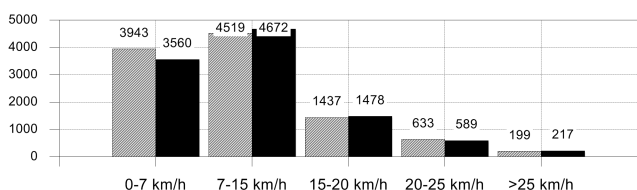

Midfield

Time played 94'13"

	1st half	2nd half	Total	Team total	Team avg *
Goal(s) scored					
Shots				25	
Assist(s)					
Offside(s)		1	1	1	
Save(s)				3	
Yellow card		1	1	2	
2Y+R/Red card					
Foul(s) committed		1	1	10	
Delivery/solo runs into the attacking third	1/1		1/1	72/26	7.20/2.60
Delivery/solo runs into the penalty area		3/0	3/0	24/1	2.40/0.10
Tackles gaining/not gaining the ball	1/0		1/0	3/6	0.30/0.60
Tackles suffered losing/not losing the ball	0/1		0/1	4/3	0.40/0.30
Clearances completed/attempted				11/12	0.90/1.00

Activities

	1st half	2nd half	Total	Team total	Team avg *
Total time played (mins)	46'04"	48'09"	94'13"	94'13"	
Zone 1: 0-7 km/h time spent (%)	61%	69%	65%	67%	
Zone 2: 7-15 km/h time spent (%)	31%	24%	27%	26%	
Zone 3: 15-20 km/h time spent (%)	6%	5%	6%	5%	
Zone 4: 20-25 km/h time spent (%)	2%	2%	2%	2%	
Zone 5: >25 km/h time spent (%)					
Distance covered (metres)	5,455	5,276	10,731	109,651	10,516
Zone 1: 0-7 km/h distance covered (meters)	1,784	2,159	3,943	38,794	3,560
Zone 2: 7-15 km/h distance covered (meters)	2,504	2,015	4,519	47,690	4,672
Zone 3: 15-20 km/h distance covered (meters)	721	716	1,437	15,014	1,478
Zone 4: 20-25 km/h distance covered (meters)	347	286	633	5,974	589
Zone 5: >25 km/h distance covered (meters)	99	100	199	2,179	217
Top speed (km/h)	27.00	28.37	28.37	30.60	27.97
Sprints	24	13	37	348	34

Distance