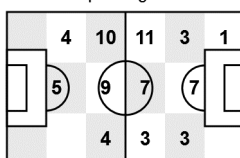

Received passing distribution

Direction of play →