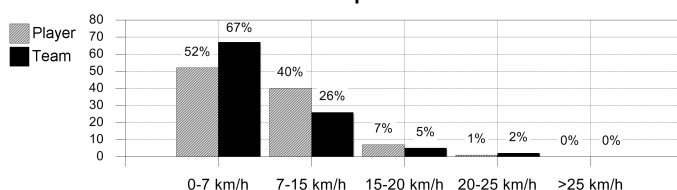

Player Statistics

Group F

Germany - Mexico 0 : 1 (0 : 1)

11 17 JUN 2018 18:00 Moscow / Luzhniki Stadium / RUS

Germany

8 Toni KROOS

Midfield

Time played 94'13"

	1st half	2nd half	Total	Team total	Team avg *
Goal(s) scored					
Shots	3	3	6	25	
Assist(s)					
Offside(s)				1	
Save(s)				3	
Yellow card				2	
2Y+R/Red card					
Foul(s) committed	1		1	10	
Delivery/solo runs into the attacking third	5/0	10/1	15/1	72/26	7.20/2.60
Delivery/solo runs into the penalty area	1/0	3/1	4/1	24/1	2.40/0.10
Tackles gaining/not gaining the ball				3/6	0.30/0.60
Tackles suffered losing/not losing the ball				4/3	0.40/0.30
Clearances completed/attempted				11/12	0.90/1.00

Activities

	1st half	2nd half	Total	Team total	Team avg *
Total time played (mins)	46'04"	48'09"	94'13"	94'13"	
Zone 1: 0-7 km/h time spent (%)	52%	51%	52%	67%	
Zone 2: 7-15 km/h time spent (%)	39%	41%	40%	26%	
Zone 3: 15-20 km/h time spent (%)	7%	7%	7%	5%	
Zone 4: 20-25 km/h time spent (%)	2%	1%	1%	2%	
Zone 5: >25 km/h time spent (%)					
Distance covered (metres)	5,678	6,100	11,778	109,651	10,516
Zone 1: 0-7 km/h distance covered (meters)	1,355	1,437	2,792	38,794	3,560
Zone 2: 7-15 km/h distance covered (meters)	3,051	3,478	6,529	47,690	4,672
Zone 3: 15-20 km/h distance covered (meters)	894	999	1,893	15,014	1,478
Zone 4: 20-25 km/h distance covered (meters)	299	153	452	5,974	589
Zone 5: >25 km/h distance covered (meters)	79	33	112	2,179	217
Top speed (km/h)	27.90	27.43	27.90	30.60	27.97
Sprints	15	6	21	348	34

Time spent

* Team average does not include goalkeeper

FIFA does not vouch for the accuracy of technical statistics compiled in association with its competition results system partner.