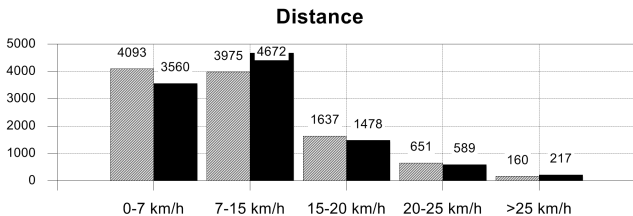

Group F

Germany - Mexico 0 : 1 (0 : 1)

11 17 JUN 2018 18:00 Moscow / Luzhniki Stadium / RUS

Germany

7 Julian DRAXLER

Midfield

Time played 94'13"

	1st half	2nd half	Total	Team total	Team avg *
Goal(s) scored					
Shots	1	4	5	25	
Assist(s)					
Offside(s)				1	
Save(s)				3	
Yellow card				2	
2Y+R/Red card					
Foul(s) committed	1		1	10	
Delivery/solo runs into the attacking third	1/4	4/4	5/8	72/26	7.20/2.60
Delivery/solo runs into the penalty area	3/0	2/0	5/0	24/1	2.40/0.10
Tackles gaining/not gaining the ball	0/1	0/1	0/2	3/6	0.30/0.60
Tackles suffered losing/not losing the ball	1/0		1/0	4/3	0.40/0.30
Clearances completed/attempted				11/12	0.90/1.00

Activities	1st half	2nd half	Total	Team total	Team avg *
Total time played (mins)	46'04"	48'09"	94'13"	94'13"	
Zone 1: 0-7 km/h time spent (%)	65%	71%	68%	67%	
Zone 2: 7-15 km/h time spent (%)	25%	22%	24%	26%	
Zone 3: 15-20 km/h time spent (%)	8%	4%	6%	5%	
Zone 4: 20-25 km/h time spent (%)	2%	2%	2%	2%	
Zone 5: >25 km/h time spent (%)		1%			
Distance covered (metres)	5,216	5,300	10,516	109,651	10,516
Zone 1: 0-7 km/h distance covered (meters)	1,816	2,277	4,093	38,794	3,560
Zone 2: 7-15 km/h distance covered (meters)	2,071	1,904	3,975	47,690	4,672
Zone 3: 15-20 km/h distance covered (meters)	930	707	1,637	15,014	1,478
Zone 4: 20-25 km/h distance covered (meters)	350	301	651	5,974	589
Zone 5: >25 km/h distance covered (meters)	49	111	160	2,179	217
Top speed (km/h)	24.12	29.92	29.92	30.60	27.97
Sprints	18	19	37	348	34