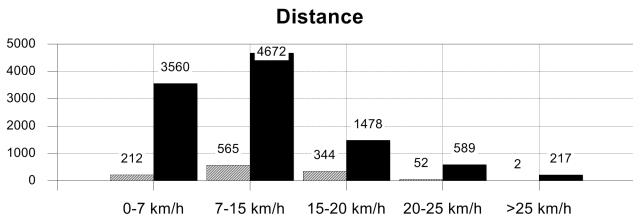

Direction of play →

Direction of play →

Direction of play →

Activities

	1st half	2nd half	Total	Team total	Team avg *
Total time played (mins)		7'26"	7'26"	94'13"	
Zone 1: 0-7 km/h time spent (%)		39%	39%	67%	
Zone 2: 7-15 km/h time spent (%)		42%	42%	26%	
Zone 3: 15-20 km/h time spent (%)		17%	17%	5%	
Zone 4: 20-25 km/h time spent (%)		2%	2%	2%	
Zone 5: >25 km/h time spent (%)					
Distance covered (metres)		1,175	1,175	109,651	10,516
Zone 1: 0-7 km/h distance covered (meters)		212	212	38,794	3,560
Zone 2: 7-15 km/h distance covered (meters)		565	565	47,690	4,672
Zone 3: 15-20 km/h distance covered (meters)		344	344	15,014	1,478
Zone 4: 20-25 km/h distance covered (meters)		52	52	5,974	589
Zone 5: >25 km/h distance covered (meters)		2	2	2,179	217
Top speed (km/h)		20.09	20.09	30.60	27.97
Sprints		4	4	348	34