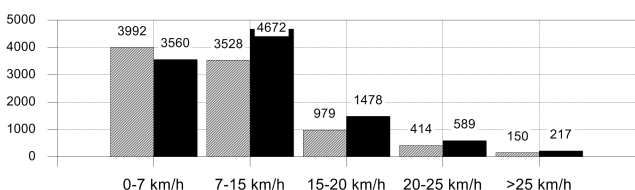

11 17 JUN 2018 18:00 Moscow / Luzhniki Stadium / RUS

Germany

5 Mats HUMMELS

Defender

Time played 94'13"

	1st half	2nd half	Total	Team total	Team avg *
Goal(s) scored					
Shots	1		1	25	
Assist(s)					
Offside(s)				1	
Save(s)				3	
Yellow card		1	1	2	
2Y+R/Red card					
Foul(s) committed	2	1	3	10	
Delivery/solo runs into the attacking third	1/0		1/0	72/26	7.20/2.60
Delivery/solo runs into the penalty area				24/1	2.40/0.10
Tackles gaining/not gaining the ball	1/2		1/2	3/6	0.30/0.60
Tackles suffered losing/not losing the ball				4/3	0.40/0.30
Clearances completed/attempted	3/3		3/3	11/12	0.90/1.00

Activities

	1st half	2nd half	Total	Team total	Team avg *
Total time played (mins)	46'04"	48'09"	94'13"	94'13"	
Zone 1: 0-7 km/h time spent (%)	74%	73%	73%	67%	
Zone 2: 7-15 km/h time spent (%)	21%	22%	21%	26%	
Zone 3: 15-20 km/h time spent (%)	3%	4%	5%	5%	
Zone 4: 20-25 km/h time spent (%)	2%	1%	1%	2%	
Zone 5: >25 km/h time spent (%)					
Distance covered (metres)	4,428	4,635	9,063	109,651	10,516
Zone 1: 0-7 km/h distance covered (meters)	1,961	2,031	3,992	38,794	3,560
Zone 2: 7-15 km/h distance covered (meters)	1,656	1,872	3,528	47,690	4,672
Zone 3: 15-20 km/h distance covered (meters)	455	524	979	15,014	1,478
Zone 4: 20-25 km/h distance covered (meters)	271	143	414	5,974	589
Zone 5: >25 km/h distance covered (meters)	85	65	150	2,179	217
Top speed (km/h)	27.43	28.80	28.80	30.60	27.97
Sprints	13	8	21	348	34

Distance