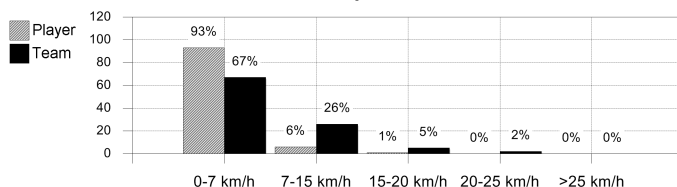

Player Statistics

Group F

Germany - Mexico 0 : 1 (0 : 1)

11 17 JUN 2018 18:00 Moscow / Luzhniki Stadium / RUS

Germany

1 Manuel NEUER

Goalkeeper

Time played 94'13"

	1st half	2nd half	Total	Team total	Team avg *
Goal(s) scored					
Shots				25	
Assist(s)					
Offside(s)				1	
Save(s)	3		3	3	
Yellow card				2	
2Y+R/Red card					
Foul(s) committed				10	
Delivery/solo runs into the attacking third				72/26	7.20/2.60
Delivery/solo runs into the penalty area				24/1	2.40/0.10
Tackles gaining/not gaining the ball				3/6	0.30/0.60
Tackles suffered losing/not losing the ball				4/3	0.40/0.30
Clearances completed/attempted	1/1	1/1	2/2	11/12	0.90/1.00

Direction of play →

Direction of play →

Direction of play →

Activities

	1st half	2nd half	Total	Team total	Team avg *
Total time played (mins)	46'04"	48'09"	94'13"	94'13"	
Zone 1: 0-7 km/h time spent (%)	94%	92%	93%	67%	
Zone 2: 7-15 km/h time spent (%)	6%	6%	6%	26%	
Zone 3: 15-20 km/h time spent (%)		2%	1%	5%	
Zone 4: 20-25 km/h time spent (%)				2%	
Zone 5: >25 km/h time spent (%)					
Distance covered (metres)	2,074	2,414	4,488	109,651	10,516
Zone 1: 0-7 km/h distance covered (meters)	1,553	1,638	3,191	38,794	3,560
Zone 2: 7-15 km/h distance covered (meters)	444	523	967	47,690	4,672
Zone 3: 15-20 km/h distance covered (meters)	66	164	230	15,014	1,478
Zone 4: 20-25 km/h distance covered (meters)	11	77	88	5,974	589
Zone 5: >25 km/h distance covered (meters)		12	12	2,179	217
Top speed (km/h)	13.50	23.94	23.94	30.60	27.97
Sprints		4	4	348	34

Time spent

* Team average does not include goalkeeper

FIFA does not vouch for the accuracy of technical statistics compiled in association with its competition results system partner.