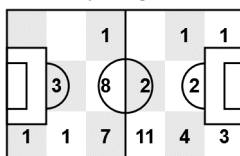

Direction of play →

Received passing distribution