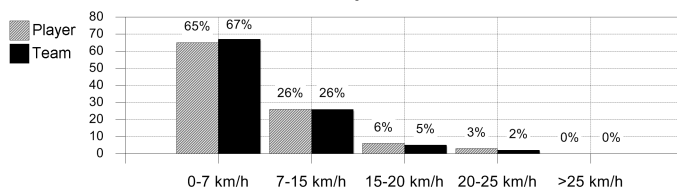

Player Statistics

Group F

Germany - Mexico 0 : 1 (0 : 1)

11 17 JUN 2018 18:00 Moscow / Luzhniki Stadium / RUS

Germany

11 Marco REUS

Forward

Time played 33'20"

Replacing 6 Sami KHEDIRA

	1st half	2nd half	Total	Team total	Team avg *
Goal(s) scored					
Shots		1	1	25	
Assist(s)					
Offside(s)				1	
Save(s)				3	
Yellow card				2	
2Y+R/Red card					
Foul(s) committed				10	
Delivery/solo runs into the attacking third		0/1	0/1	72/26	7.20/2.60
Delivery/solo runs into the penalty area		1/0	1/0	24/1	2.40/0.10
Tackles gaining/not gaining the ball		1/1	1/1	3/6	0.30/0.60
Tackles suffered losing/not losing the ball				4/3	0.40/0.30
Clearances completed/attempted				11/12	0.90/1.00

Direction of play →

Direction of play →

Direction of play →

Activities

	1st half	2nd half	Total	Team total	Team avg *
Total time played (mins)		33'20"	33'20"	94'13"	
Zone 1: 0-7 km/h time spent (%)		65%	65%	67%	
Zone 2: 7-15 km/h time spent (%)		26%	26%	26%	
Zone 3: 15-20 km/h time spent (%)		6%	6%	5%	
Zone 4: 20-25 km/h time spent (%)		3%	3%	2%	
Zone 5: >25 km/h time spent (%)					
Distance covered (metres)		3,866	3,866	109,651	10,516
Zone 1: 0-7 km/h distance covered (meters)		1,367	1,367	38,794	3,560
Zone 2: 7-15 km/h distance covered (meters)		1,499	1,499	47,690	4,672
Zone 3: 15-20 km/h distance covered (meters)		594	594	15,014	1,478
Zone 4: 20-25 km/h distance covered (meters)		339	339	5,974	589
Zone 5: >25 km/h distance covered (meters)		67	67	2,179	217
Top speed (km/h)		25.20	25.20	30.60	27.97
Sprints		20	20	348	34

Time spent

* Team average does not include goalkeeper

FIFA does not vouch for the accuracy of technical statistics compiled in association with its competition results system partner.