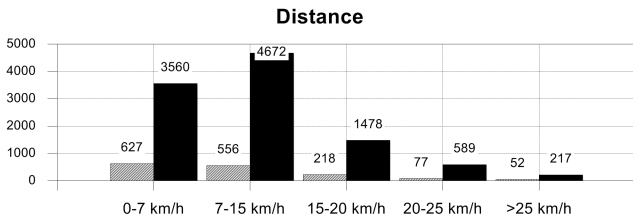

Player Statistics

Group F

Germany - Mexico 0 : 1 (0 : 1)

11 17 JUN 2018 18:00 Moscow / Luzhniki Stadium / RUS

Germany
23 Mario GOMEZ
Forward

Time played 14'18"
Replacing 2 Marvin PLATTENHARDT

	1st half	2nd half	Total	Team total	Team avg *
Goal(s) scored					
Shots		2	2	25	
Assist(s)					
Offside(s)				1	
Save(s)				3	
Yellow card				2	
2Y+R/Red card					
Foul(s) committed				10	
Delivery/solo runs into the attacking third		0/1	0/1	72/26	7.20/2.60
Delivery/solo runs into the penalty area		1/0	1/0	24/1	2.40/0.10
Tackles gaining/not gaining the ball				3/6	0.30/0.60
Tackles suffered losing/not losing the ball				4/3	0.40/0.30
Clearances completed/attempted				11/12	0.90/1.00

	1st half	2nd half	Total	Team total	Team avg *
Total time played (mins)		14'18"	14'18"	94'13"	
Zone 1: 0-7 km/h time spent (%)		70%	70%	67%	
Zone 2: 7-15 km/h time spent (%)		22%	22%	26%	
Zone 3: 15-20 km/h time spent (%)		6%	6%	5%	
Zone 4: 20-25 km/h time spent (%)		1%	1%	2%	
Zone 5: >25 km/h time spent (%)		1%	1%		
Distance covered (metres)		1,530	1,530	109,651	10,516
Zone 1: 0-7 km/h distance covered (meters)		627	627	38,794	3,560
Zone 2: 7-15 km/h distance covered (meters)		556	556	47,690	4,672
Zone 3: 15-20 km/h distance covered (meters)		218	218	15,014	1,478
Zone 4: 20-25 km/h distance covered (meters)		77	77	5,974	589
Zone 5: >25 km/h distance covered (meters)		52	52	2,179	217
Top speed (km/h)		27.00	27.00	30.60	27.97
Sprints		4	4	348	34

* Team average does not include goalkeeper

FIFA does not vouch for the accuracy of technical statistics compiled in association with its competition results system partner.