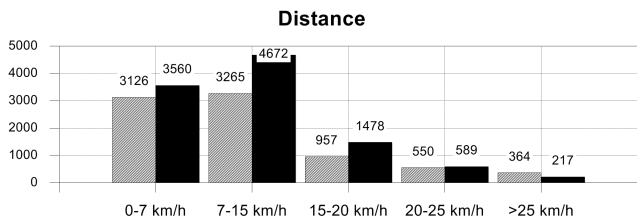

Group F

Germany - Mexico 0 : 1 (0 : 1)

11 17 JUN 2018 18:00 Moscow / Luzhniki Stadium / RUS

Germany

2 Marvin PLATTENHARDT

Defender

Time played 79'55"

Substituted by 23 Mario GOMEZ

	1st half	2nd half	Total	Team total	Team avg *
Goal(s) scored					
Shots		1	1	25	
Assist(s)					
Offside(s)				1	
Save(s)				3	
Yellow card				2	
2Y+R/Red card					
Foul(s) committed				10	
Delivery/solo runs into the attacking third	1/0	1/0	2/0	72/26	7.20/2.60
Delivery/solo runs into the penalty area				24/1	2.40/0.10
Tackles gaining/not gaining the ball				3/6	0.30/0.60
Tackles suffered losing/not losing the ball				4/3	0.40/0.30
Clearances completed/attempted		1/1	1/1	11/12	0.90/1.00

Activities	1st half	2nd half	Total	Team total	Team avg *
Total time played (mins)	46'04"	33'51"	79'55"	94'13"	
Zone 1: 0-7 km/h time spent (%)	69%	70%	69%	67%	
Zone 2: 7-15 km/h time spent (%)	24%	24%	24%	26%	
Zone 3: 15-20 km/h time spent (%)	5%	3%	4%	5%	
Zone 4: 20-25 km/h time spent (%)	1%	2%	2%	2%	
Zone 5: >25 km/h time spent (%)	1%	1%	1%		
Distance covered (metres)	4,761	3,501	8,262	109,651	10,516
Zone 1: 0-7 km/h distance covered (meters)	1,759	1,367	3,126	38,794	3,560
Zone 2: 7-15 km/h distance covered (meters)	1,870	1,395	3,265	47,690	4,672
Zone 3: 15-20 km/h distance covered (meters)	610	347	957	15,014	1,478
Zone 4: 20-25 km/h distance covered (meters)	251	299	550	5,974	589
Zone 5: >25 km/h distance covered (meters)	271	93	364	2,179	217
Top speed (km/h)	30.60	28.37	30.60	30.60	27.97
Sprints	17	18	35	348	34