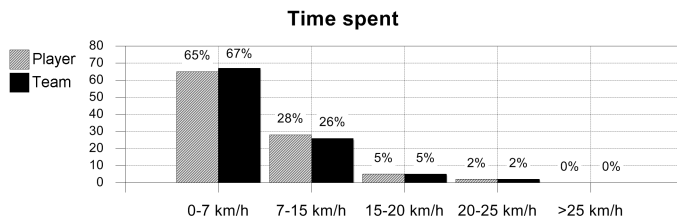

Player Statistics

Group F

Germany - Mexico 0 : 1 (0 : 1)

11 17 JUN 2018 18:00 Moscow / Luzhniki Stadium / RUS

Germany

10 Mesut OZIL

Midfield

Time played 94'13"

	1st half	2nd half	Total	Team total	Team avg *
Goal(s) scored					
Shots		1	1	25	
Assist(s)					
Offside(s)				1	
Save(s)				3	
Yellow card				2	
2Y+R/Red card					
Foul(s) committed				10	
Delivery/solo runs into the attacking third	6/0	6/6	12/6	72/26	7.20/2.60
Delivery/solo runs into the penalty area	1/0	1/0	2/0	24/1	2.40/0.10
Tackles gaining/not gaining the ball				3/6	0.30/0.60
Tackles suffered losing/not losing the ball	1/0		1/0	4/3	0.40/0.30
Clearances completed/attempted				11/12	0.90/1.00

Activities	1st half	2nd half	Total	Team total	Team avg *
Total time played (mins)	46'04"	48'09"	94'13"	94'13"	
Zone 1: 0-7 km/h time spent (%)	62%	67%	65%	67%	
Zone 2: 7-15 km/h time spent (%)	30%	26%	28%	26%	
Zone 3: 15-20 km/h time spent (%)	6%	6%	5%	5%	
Zone 4: 20-25 km/h time spent (%)	2%	1%	2%	2%	
Zone 5: >25 km/h time spent (%)					
Distance covered (metres)	5,058	4,951	10,009	109,651	10,516
Zone 1: 0-7 km/h distance covered (meters)	1,505	1,796	3,301	38,794	3,560
Zone 2: 7-15 km/h distance covered (meters)	2,407	2,178	4,585	47,690	4,672
Zone 3: 15-20 km/h distance covered (meters)	766	620	1,386	15,014	1,478
Zone 4: 20-25 km/h distance covered (meters)	284	262	546	5,974	589
Zone 5: >25 km/h distance covered (meters)	96	95	191	2,179	217
Top speed (km/h)	29.70	28.80	29.70	30.60	27.97
Sprints	20	15	35	348	34