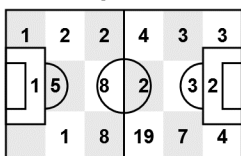

Group F

Germany - Mexico 0 : 1 (0 : 1)

11 17 JUN 2018 18:00 Moscow / Luzhniki Stadium / RUS

Germany

17 Jerome BOATENG

Defender

Time played 94'13"

	1st half	2nd half	Total	Team total	Team avg *
Goal(s) scored					
Shots		1	1	25	
Assist(s)					
Offside(s)				1	
Save(s)				3	
Yellow card				2	
2Y+R/Red card					
Foul(s) committed	1	2	3	10	
Delivery/solo runs into the attacking third	3/0	13/4	16/4	72/26	7.20/2.60
Delivery/solo runs into the penalty area		3/0	3/0	24/1	2.40/0.10
Tackles gaining/not gaining the ball				3/6	0.30/0.60
Tackles suffered losing/not losing the ball	0/1		0/1	4/3	0.40/0.30
Clearances completed/attempted	2/2	1/1	3/3	11/12	0.90/1.00

Passing distribution

Direction of play →