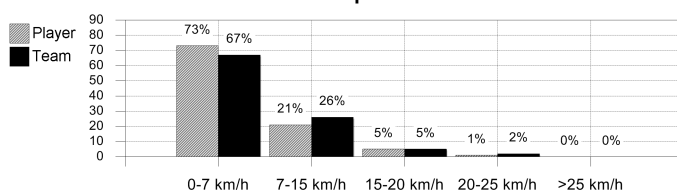

Player Statistics

Group F

Germany - Mexico 0 : 1 (0 : 1)

11 17 JUN 2018 18:00 Moscow / Luzhniki Stadium / RUS

Germany

5 Mats HUMMELS

Defender

Time played 94'13"

	1st half	2nd half	Total	Team total	Team avg *
Goal(s) scored					
Shots	1		1	25	
Assist(s)					
Offside(s)				1	
Save(s)				3	
Yellow card		1	1	2	
2Y+R/Red card					
Foul(s) committed	2	1	3	10	
Delivery/solo runs into the attacking third	1/0		1/0	72/26	7.20/2.60
Delivery/solo runs into the penalty area				24/1	2.40/0.10
Tackles gaining/not gaining the ball	1/2		1/2	3/6	0.30/0.60
Tackles suffered losing/not losing the ball				4/3	0.40/0.30
Clearances completed/attempted	3/3		3/3	11/12	0.90/1.00

Activities

	1st half	2nd half	Total	Team total	Team avg *
Total time played (mins)	46'04"	48'09"	94'13"	94'13"	
Zone 1: 0-7 km/h time spent (%)	74%	73%	73%	67%	
Zone 2: 7-15 km/h time spent (%)	21%	22%	21%	26%	
Zone 3: 15-20 km/h time spent (%)	3%	4%	5%	5%	
Zone 4: 20-25 km/h time spent (%)	2%	1%	1%	2%	
Zone 5: >25 km/h time spent (%)					
Distance covered (metres)	4,428	4,635	9,063	109,651	10,516
Zone 1: 0-7 km/h distance covered (meters)	1,961	2,031	3,992	38,794	3,560
Zone 2: 7-15 km/h distance covered (meters)	1,656	1,872	3,528	47,690	4,672
Zone 3: 15-20 km/h distance covered (meters)	455	524	979	15,014	1,478
Zone 4: 20-25 km/h distance covered (meters)	271	143	414	5,974	589
Zone 5: >25 km/h distance covered (meters)	85	65	150	2,179	217
Top speed (km/h)	27.43	28.80	28.80	30.60	27.97
Sprints	13	8	21	348	34

Time spent

* Team average does not include goalkeeper

FIFA does not vouch for the accuracy of technical statistics compiled in association with its competition results system partner.