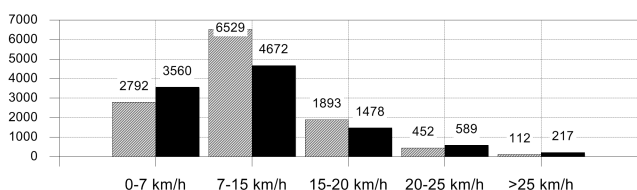

8 Toni KROOS

Midfield

Time played 94'13"

	1st half	2nd half	Total	Team total	Team avg *
Goal(s) scored					
Shots	3	3	6	25	
Assist(s)					
Offside(s)				1	
Save(s)				3	
Yellow card				2	
2Y+R/Red card					
Foul(s) committed	1		1	10	
Delivery/solo runs into the attacking third	5/0	10/1	15/1	72/26	7.20/2.60
Delivery/solo runs into the penalty area	1/0	3/1	4/1	24/1	2.40/0.10
Tackles gaining/not gaining the ball				3/6	0.30/0.60
Tackles suffered losing/not losing the ball				4/3	0.40/0.30
Clearances completed/attempted				11/12	0.90/1.00

Activities

	1st half	2nd half	Total	Team total	Team avg *
Total time played (mins)	46'04"	48'09"	94'13"	94'13"	
Zone 1: 0-7 km/h time spent (%)	52%	51%	52%	67%	
Zone 2: 7-15 km/h time spent (%)	39%	41%	40%	26%	
Zone 3: 15-20 km/h time spent (%)	7%	7%	7%	5%	
Zone 4: 20-25 km/h time spent (%)	2%	1%	1%	2%	
Zone 5: >25 km/h time spent (%)					
Distance covered (metres)	5,678	6,100	11,778	109,651	10,516
Zone 1: 0-7 km/h distance covered (meters)	1,355	1,437	2,792	38,794	3,560
Zone 2: 7-15 km/h distance covered (meters)	3,051	3,478	6,529	47,690	4,672
Zone 3: 15-20 km/h distance covered (meters)	894	999	1,893	15,014	1,478
Zone 4: 20-25 km/h distance covered (meters)	299	153	452	5,974	589
Zone 5: >25 km/h distance covered (meters)	79	33	112	2,179	217
Top speed (km/h)	27.90	27.43	27.90	30.60	27.97
Sprints	15	6	21	348	34

Distance