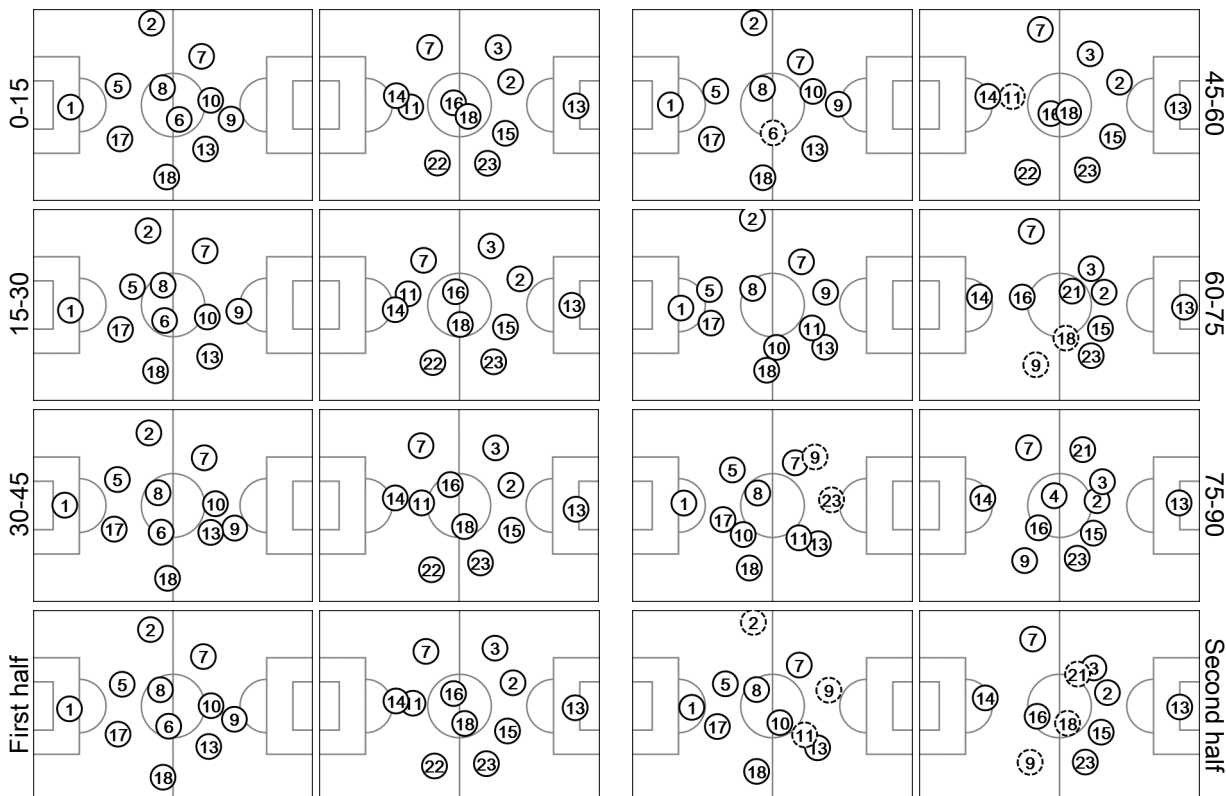

- 13 OCHOA
- 2 AYALA
- 3 SALCEDO
- 7 LAYUN
- 11 VELA
- 14 HERNANDEZ
- 15 MORENO
- 16 HERRERA
- 18 GUARDADO
- 22 LOZANO
- 23 GALLARDO

- 4 MARQUEZ
- 9 JIMENEZ
- 21 ALVAREZ