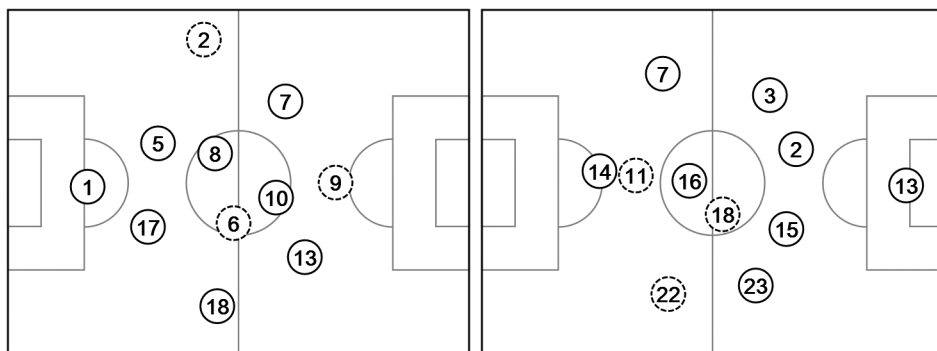

Actual Formation

Group F

Germany - Mexico 0 : 1 (0 : 1)

11 17 JUN 2018 18:00 Moscow / Luzhniki Stadium / RUS

60' In 11 REUS / Out 6 KHEDIRA
79' In 23 GOMEZ / Out 2 PLATTENHARDT
86' In 20 BRANDT / Out 9 WERNER

58' In 21 ALVAREZ / Out 11 VELA
66' In 9 JIMENEZ / Out 22 LOZANO
74' In 4 MARQUEZ / Out 18 GUARDADO

Total time played 94'13"
60% - 35'44" Ball possession 40% - 23'58"
Actual formation
Direction of play --> <-- Direction of play

- NEUER 1
- PLATTENHARDT 2
- HUMMELS 5
- KHEDIRA 6
- DRAXLER 7
- KROOS 8
- WERNER 9
- OEZIL 10
- MUELLER 13
- BOATENG 17
- KIMMICH 18

- REUS 11
- BRANDT 20
- GOMEZ 23