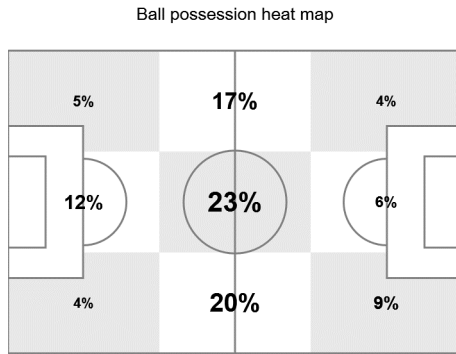

Team Tracking Statistics

Group E

Costa Rica - Serbia 0 : 1 (0 : 0)

10 17 JUN 2018 16:00 Samara / Samara Arena / RUS

Serbia

Attacking direction →

#	Name	Time	Distance covered (metres)			Time spent			SP	T.S.	Activity time spent				
			Total	In Poss	Not in Poss	O.H.	A.3rd	P.A.			Zone 1	Zone 2	Zone 3	Zone 4	Zone 5
1	STOJKOVIC	99'42"	4,989	1,827	1,458					15.19	96%	4%			
3	TOSIC	99'42"	9,108	3,321	3,790	14%	1%		22	31.50	71%	25%	3%	1%	
4	MILIVOJEVIC	99'42"	11,731	4,183	4,923	43%	10%	12%	25	27.00	62%	30%	7%	1%	
6	IVANOVIC	99'42"	8,978	2,881	3,632	29%	12%	6%	16	24.66	76%	19%	4%	1%	
9	MITROVIC	91'17"	8,903	3,355	3,357	77%	45%	11%	22	24.48	73%	21%	5%	1%	
10	TADIC	84'08"	9,356	3,759	3,536	61%	32%	3%	44	30.17	63%	29%	5%	2%	1%
11	KOLAROV	99'42"	10,327	3,703	4,125	34%	10%		45	29.48	71%	21%	5%	2%	1%
15	MILENKOVIC	99'42"	8,959	3,117	3,824	17%	6%	4%	15	27.00	73%	23%	3%	1%	
20	MILINKOVIC-SAVIC	99'42"	11,680	4,401	4,531	67%	33%	7%	17	26.46	61%	32%	6%	1%	
21	MATIC	99'42"	11,256	4,100	4,590	37%	12%	4%	31	28.80	64%	30%	5%	1%	
22	LJAJIC	71'29"	7,763	3,030	2,898	64%	27%	3%	31	29.02	69%	22%	7%	2%	
2	RUKAVINA	15'34"	1,735	511	770	40%	22%	2%	9	26.64	67%	21%	8%	3%	1%
8	PRIJOVIC	8'25"	1,033	284	344	36%	21%	21%	8	31.72	62%	22%	9%	4%	3%
17	KOSTIC	28'13"	3,410	1,006	1,623	51%	24%	5%	21	31.03	63%	24%	9%	3%	1%

In Poss: Team in possession

O.H.: In opposite half

Zone 1: 0-7 km/h

Bold values: top performing in the match

Not In Poss: Opposite team in possession

A.3rd: In attacking third

Zone 2: 7-15 km/h

P.A.: In penalty area