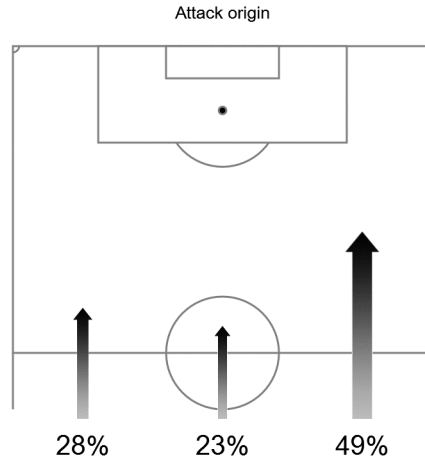

Team Tracking Statistics

Group E

Costa Rica - Serbia 0 : 1 (0 : 0)

10 17 JUN 2018 16:00 Samara / Samara Arena / RUS

Serbia

Attacking direction →

#	Name	Time	Distance covered (metres)			Time spent			SP	T.S.	Activity time spent				
			Total	In Poss	Not in Poss	O.H.	A.3rd	P.A.			Zone 1	Zone 2	Zone 3	Zone 4	Zone 5
1	STOJKOVIC	99'42"	4,989	1,827	1,458					15.19	96%	4%			
3	TOSIC	99'42"	9,108	3,321	3,790	14%	1%		22	31.50	71%	25%	3%	1%	
4	MILIVOJEVIC	99'42"	11,731	4,183	4,923	43%	10%	12%	25	27.00	62%	30%	7%	1%	
6	IVANOVIC	99'42"	8,978	2,881	3,632	29%	12%	6%	16	24.66	76%	19%	4%	1%	
9	MITROVIC	91'17"	8,903	3,355	3,357	77%	45%	11%	22	24.48	73%	21%	5%	1%	
10	TADIC	84'08"	9,356	3,759	3,536	61%	32%	3%	44	30.17	63%	29%	5%	2%	1%
11	KOLAROV	99'42"	10,327	3,703	4,125	34%	10%		45	29.48	71%	21%	5%	2%	1%
15	MILENKOVIC	99'42"	8,959	3,117	3,824	17%	6%	4%	15	27.00	73%	23%	3%	1%	
20	MILINKOVIC-SAVIC	99'42"	11,680	4,401	4,531	67%	33%	7%	17	26.46	61%	32%	6%	1%	
21	MATIC	99'42"	11,256	4,100	4,590	37%	12%	4%	31	28.80	64%	30%	5%	1%	
22	LJAJIC	71'29"	7,763	3,030	2,898	64%	27%	3%	31	29.02	69%	22%	7%	2%	
2	RUKAVINA	15'34"	1,735	511	770	40%	22%	2%	9	26.64	67%	21%	8%	3%	1%
8	PRIJOVIC	8'25"	1,033	284	344	36%	21%	21%	8	31.72	62%	22%	9%	4%	3%
17	KOSTIC	28'13"	3,410	1,006	1,623	51%	24%	5%	21	31.03	63%	24%	9%	3%	1%

In Poss: Team in possession

O.H.: In opposite half

Zone 1: 0-7 km/h

Bold values: top performing in the match

Not In Poss: Opposite team in possession

A.3rd: In attacking third

Zone 2: 7-15 km/h

P.A.: In penalty area