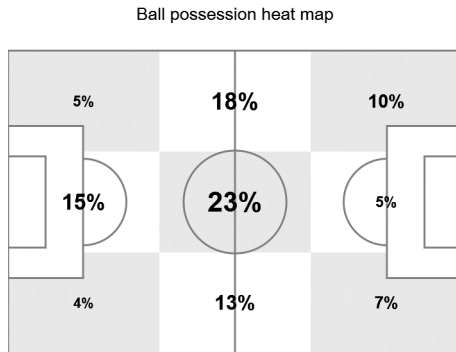

Team Tracking Statistics

Group E

Costa Rica - Serbia 0 : 1 (0 : 0)

10 17 JUN 2018 16:00 Samara / Samara Arena / RUS

Costa Rica

Attacking direction →

#	Name	Time	Distance covered (metres)			Time spent			SP	T.S.	Activity time spent				
			Total	In Poss	Not in Poss	O.H.	A.3rd	P.A.			Zone 1	Zone 2	Zone 3	Zone 4	Zone 5
1	NAVAS	99'42"	3,721	1,335	1,415				1	21.78	96%	4%			
2	ACOSTA	99'42"	9,297	3,294	4,044	17%	2%	1%	22	31.50	73%	22%	4%	1%	
3	GONZALEZ	99'42"	9,121	3,316	3,801	21%	10%	4%	10	32.83	70%	25%	4%	1%	
5	BORGES	99'42"	10,958	4,141	4,498	43%	17%	2%	24	25.20	63%	30%	6%	1%	
6	DUARTE	99'42"	10,197	3,751	3,996	25%	12%	3%	24	27.68	66%	28%	5%	1%	
10	RUIZ	99'42"	11,179	4,303	4,149	56%	27%	8%	25	28.12	64%	30%	5%	1%	
11	VENEGAS	61'25"	7,360	2,155	3,379	50%	21%	6%	29	26.46	58%	32%	8%	2%	
15	CALVO	99'42"	10,544	3,680	4,298	32%	17%	5%	40	27.68	65%	28%	5%	2%	
16	GAMBOA	99'42"	10,259	3,745	4,172	30%	10%		27	31.50	69%	24%	5%	1%	1%
20	GUZMAN	74'17"	8,673	2,908	4,030	35%	11%	2%	14	29.70	56%	36%	7%	1%	
21	URENA	68'07"	6,571	2,429	2,799	73%	33%	8%	20	33.08	71%	23%	4%	1%	1%
7	BOLANOS	38'17"	4,192	2,263	1,037	70%	38%	4%	24	32.83	66%	25%	6%	2%	1%
9	COLINDRES	25'25"	2,608	1,231	689	75%	42%	8%	8	24.12	68%	25%	5%	2%	
12	CAMPBELL	31'35"	2,706	1,482	708	87%	52%	8%	11	26.10	75%	21%	3%	1%	

In Poss: Team in possession

O.H.: In opposite half

Zone 1: 0-7 km/h

Bold values: top performing in the match

Not In Poss: Opposite team in possession

A.3rd: In attacking third

Zone 2: 7-15 km/h

Pen. Area: In penalty area