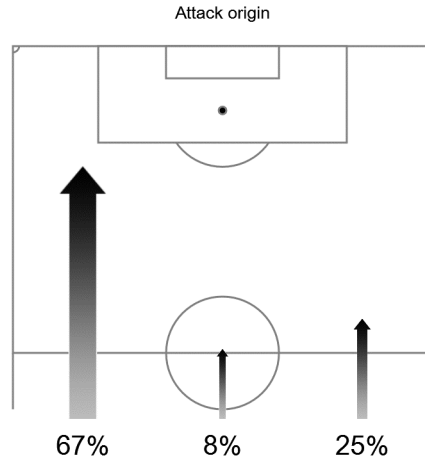

Team Tracking Statistics

Group E

Costa Rica - Serbia 0 : 1 (0 : 0)

10 17 JUN 2018 16:00 Samara / Samara Arena / RUS

Costa Rica

Attacking direction →

#	Name	Time	Distance covered (metres)			Time spent			SP	T.S.	Activity time spent				
			Total	In Poss	Not in Poss	O.H.	A.3rd	P.A.			Zone 1	Zone 2	Zone 3	Zone 4	Zone 5
1	NAVAS	99'42"	3,721	1,335	1,415				1	21.78	96%	4%			
2	ACOSTA	99'42"	9,297	3,294	4,044	17%	2%	1%	22	31.50	73%	22%	4%	1%	
3	GONZALEZ	99'42"	9,121	3,316	3,801	21%	10%	4%	10	32.83	70%	25%	4%	1%	
5	BORGES	99'42"	10,958	4,141	4,498	43%	17%	2%	24	25.20	63%	30%	6%	1%	
6	DUARTE	99'42"	10,197	3,751	3,996	25%	12%	3%	24	27.68	66%	28%	5%	1%	
10	RUIZ	99'42"	11,179	4,303	4,149	56%	27%	8%	25	28.12	64%	30%	5%	1%	
11	VENEGAS	61'25"	7,360	2,155	3,379	50%	21%	6%	29	26.46	58%	32%	8%	2%	
15	CALVO	99'42"	10,544	3,680	4,298	32%	17%	5%	40	27.68	65%	28%	5%	2%	
16	GAMBOA	99'42"	10,259	3,745	4,172	30%	10%		27	31.50	69%	24%	5%	1%	1%
20	GUZMAN	74'17"	8,673	2,908	4,030	35%	11%	2%	14	29.70	56%	36%	7%	1%	
21	URENA	68'07"	6,571	2,429	2,799	73%	33%	8%	20	33.08	71%	23%	4%	1%	1%
7	BOLANOS	38'17"	4,192	2,263	1,037	70%	38%	4%	24	32.83	66%	25%	6%	2%	1%
9	COLINDRES	25'25"	2,608	1,231	689	75%	42%	8%	8	24.12	68%	25%	5%	2%	
12	CAMPBELL	31'35"	2,706	1,482	708	87%	52%	8%	11	26.10	75%	21%	3%	1%	

In Poss: Team in possession

O.H.: In opposite half

Zone 1: 0-7 km/h

Bold values: top performing in the match

Not In Poss: Opposite team in possession

A.3rd: In attacking third

Zone 2: 7-15 km/h

Pen. Area: In penalty area