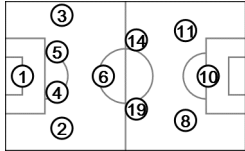

France

Tactical line-up

Direction of play →