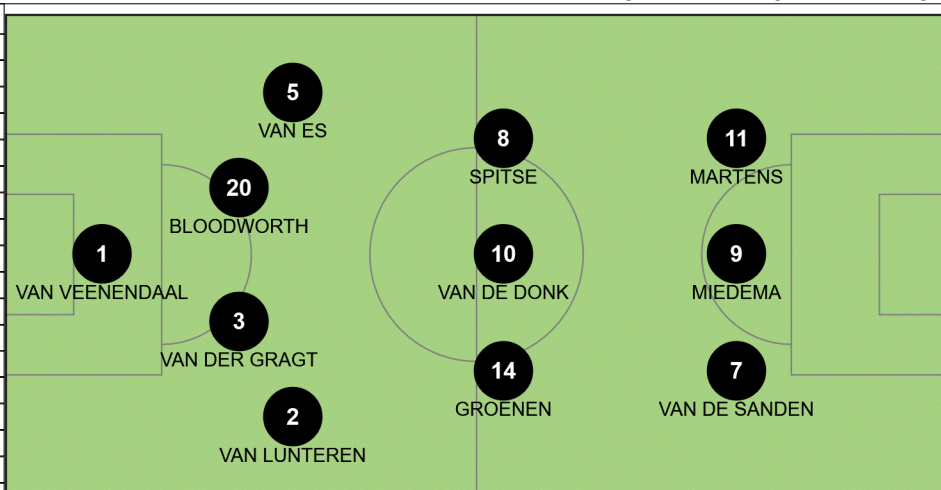

Netherlands (NED)

Shirt: orange Shorts: orange Socks: orange

#	Name	Pos	
1	Sari VAN VEENENDAAL (C)	GK	
2	Desiree VAN LUNTEREN	DF	
3	Stefanie VAN DER GRAGT	DF	
5	Kika VAN ES	DF	
7	Shanice VAN DE SANDEN	FW	
8	Sherida SPITSE	MF	
9	Vivianne MIEDEMA	FW	
10	Danielle VAN DE DONK	MF	
11	Lieke MARTENS	FW	
14	Jackie GROENEN	MF	
20	Dominique BLOODWORTH	DF	
Substitutes			
4	Merel VAN DONGEN	DF	
12	Victoria PELOVA	MF	
13	Renate JANSEN	FW	
15	Inessa KAAGMAN	MF	
16	Lize KOP	GK	
17	Ellen JANSEN	FW	
18	Danique KERKDIJK	DF	
19	Jill ROORD	MF	
21	Lineth BEERENSTEYN	FW	
22	Liza VAN DER MOST	DF	
23	Loes GEURTS	GK	
6	Anouk DEKKER	N	DF
Coach Sarina WIEGMAN (NED)