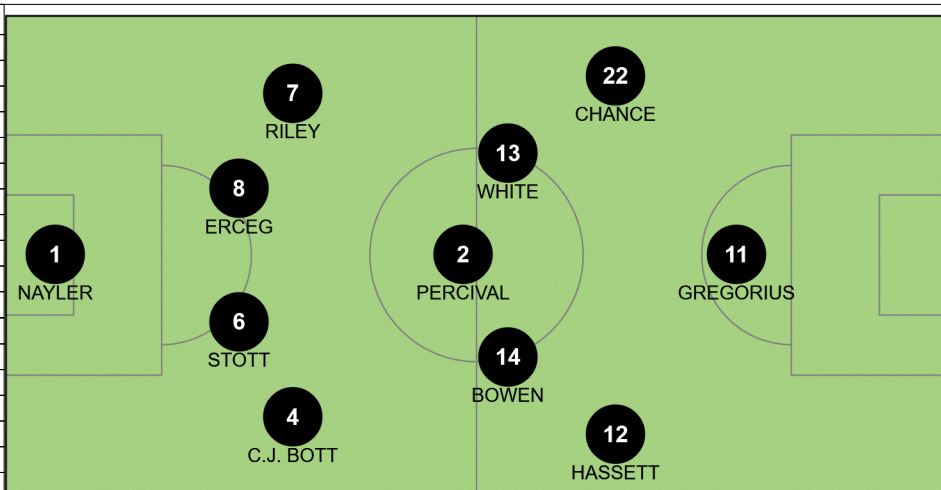

Tactical Line-up

Group E

New Zealand - Netherlands

10 11 JUN 2019 15:00 Le Havre / Stade Océane / FRA

Referee: Edina ALVES BATISTA (BRA)
Assistant referee 1: Neuza BACK (BRA)
Assistant referee 2: Tatiane SACIOTTI (BRA)
General coordinator: Katharina DUEHMERT (GER)

Reserve assistant referee: Monica AMBOYA (ECU)
4th official: Maria CARVAJAL (CHI)
Match commissioner: Henri ARIOTIMA (TAH)

VAR: Carlos DEL CERRO GRANDE (ESP)
AVAR 1: Tiago MARTINS (POR)
AVAR 2: Felisha MARISCAL (USA)

New Zealand (NZL) Shirt: white Shorts: white Socks: white

#	Name	Pos
1	Erin NAYLER	GK
2	Ria PERCIVAL	DF
4	C.J. BOTT	DF
6	Rebekah STOTT	DF
7	Ali RILEY (C)	DF
8	Abby ERCEG	DF
11	Sarah GREGORIUS	FW
12	Betsy HASSETT	MF
13	Rosie WHITE	FW
14	Katie BOWEN	MF
22	Olivia CHANCE	MF
Substitutes		
3	Anna GREEN	DF
5	Nicole STRATFORD	DF
9	Emma KETE	FW
10	Annalie LONGO	MF
15	Sarah MORTON	DF
16	Katie DUNCAN	MF
17	Hannah WILKINSON	FW
18	Steph SKILTON	DF
19	Paige SATCHELL	FW
20	Daisy CLEVERLEY	MF
21	Victoria ESSON	GK
23	Nadia OLLA	GK
Coach Tom SERMANNI (AUS)