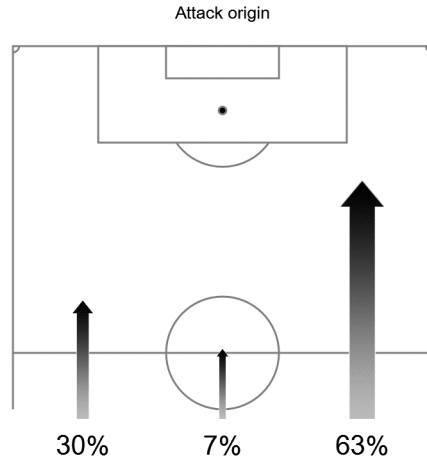

Team Tracking Statistics

Group E

Brazil - Switzerland 1 : 1 (1 : 0)

9 17 JUN 2018 21:00 Rostov-On-Don / Rostov Arena / RUS

Switzerland

Attacking direction →

#	Name	Time	Distance covered (metres)			Time spent			SP	T.S.	Activity time spent				
			Total	In Poss	Not in Poss	O.H.	A.3rd	P.A.			Zone 1	Zone 2	Zone 3	Zone 4	Zone 5
1	SOMMER	98'57"	4,631	1,667	1,914				2	21.46	94%	5%	1%		
2	LICHTSTEINER	88'53"	9,521	3,443	4,568	32%	12%	1%	29	27.43	67%	25%	5%	2%	1%
5	AKANJI	98'57"	9,068	3,264	4,250	16%	4%	2%	15	27.68	72%	23%	4%	1%	
9	SEFEROVIC	82'19"	8,999	3,540	3,995	68%	36%	10%	32	27.00	65%	29%	4%	2%	
10	XHAKA	98'57"	11,120	4,123	5,371	35%	13%	2%	20	25.02	64%	28%	7%	1%	
11	BEHRAMI	72'44"	7,751	2,633	3,882	31%	10%	1%	26	25.56	65%	27%	6%	2%	
13	R. RODRIGUEZ	98'57"	9,707	3,494	4,670	29%	11%		35	29.02	71%	23%	4%	2%	
14	ZUBER	98'57"	11,138	4,006	5,334	49%	25%	6%	37	28.37	65%	27%	6%	2%	
15	DZEMAILI	98'57"	11,222	4,168	5,294	50%	25%	6%	36	27.90	65%	26%	7%	2%	
22	SCHAER	98'57"	8,955	3,014	4,435	19%	6%	4%	18	28.12	75%	21%	3%	1%	
23	SHAQIRI	98'57"	9,927	3,744	4,414	49%	23%	2%	31	28.80	71%	23%	4%	1%	1%
6	LANG	10'04"	1,067	173	618	5%			4	23.40	66%	25%	7%	2%	
7	EMBOLO	16'38"	1,697	457	820	59%	25%	19%	12	24.84	73%	20%	4%	2%	1%
17	ZAKARIA	26'13"	3,025	776	1,757	25%	3%		14	27.22	64%	26%	8%	2%	

In Poss: Team in possession O.H.: In opposite half Zone 1: 0-7 km/h Bold values: top performing in the match
 Not In Poss: Opposite team in possession A.3rd: In attacking third Zone 2: 7-15 km/h
 P.A.: In penalty area Zone 3: 15-20 km/h
 Sprints Zone 4: 20-25 km/h
 T.S.: Top speed Zone 5: > 25 km/h