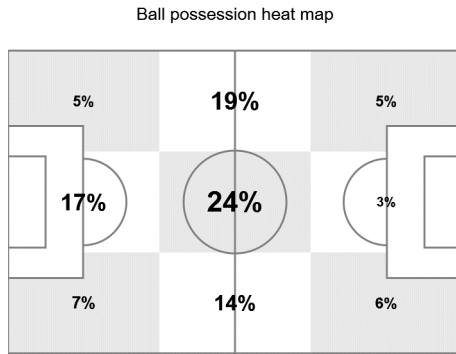

Team Tracking Statistics

Group E

Brazil - Switzerland 1 : 1 (1 : 0)

9 17 JUN 2018 21:00 Rostov-On-Don / Rostov Arena / RUS

Switzerland

Attacking direction →

#	Name	Time	Distance covered (metres)			Time spent			SP	T.S.	Activity time spent				
			Total	In Poss	Not in Poss	O.H.	A.3rd	P.A.			Zone 1	Zone 2	Zone 3	Zone 4	Zone 5
1	SOMMER	98'57"	4,631	1,667	1,914				2	21.46	94%	5%	1%		
2	LICHTSTEINER	88'53"	9,521	3,443	4,568	32%	12%	1%	29	27.43	67%	25%	5%	2%	1%
5	AKANJI	98'57"	9,068	3,264	4,250	16%	4%	2%	15	27.68	72%	23%	4%	1%	
9	SEFEROVIC	82'19"	8,999	3,540	3,995	68%	36%	10%	32	27.00	65%	29%	4%	2%	
10	XHAKA	98'57"	11,120	4,123	5,371	35%	13%	2%	20	25.02	64%	28%	7%	1%	
11	BEHRAMI	72'44"	7,751	2,633	3,882	31%	10%	1%	26	25.56	65%	27%	6%	2%	
13	R. RODRIGUEZ	98'57"	9,707	3,494	4,670	29%	11%		35	29.02	71%	23%	4%	2%	
14	ZUBER	98'57"	11,138	4,006	5,334	49%	25%	6%	37	28.37	65%	27%	6%	2%	
15	DZEMAILI	98'57"	11,222	4,168	5,294	50%	25%	6%	36	27.90	65%	26%	7%	2%	
22	SCHAER	98'57"	8,955	3,014	4,435	19%	6%	4%	18	28.12	75%	21%	3%	1%	
23	SHAQIRI	98'57"	9,927	3,744	4,414	49%	23%	2%	31	28.80	71%	23%	4%	1%	1%
6	LANG	10'04"	1,067	173	618	5%			4	23.40	66%	25%	7%	2%	
7	EMBOLO	16'38"	1,697	457	820	59%	25%	19%	12	24.84	73%	20%	4%	2%	1%
17	ZAKARIA	26'13"	3,025	776	1,757	25%	3%		14	27.22	64%	26%	8%	2%	

In Poss: Team in possession O.H.: In opposite half Zone 1: 0-7 km/h Bold values: top performing in the match
 Not In Poss: Opposite team in possession A.3rd: In attacking third Zone 2: 7-15 km/h
 P.A.: In penalty area Zone 3: 15-20 km/h
 Sprints Zone 4: 20-25 km/h
 T.S.: Top speed Zone 5: > 25 km/h