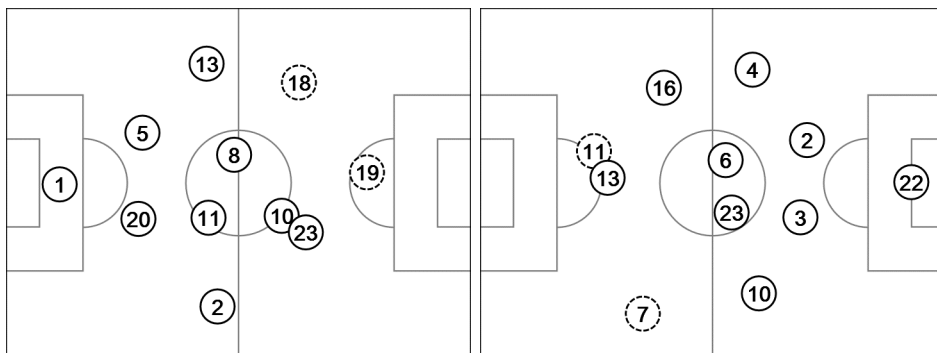

Actual Formation

Switzerland - Ecuador 2 : 1 (0 : 1)

9 15 JUN 2014 13:00 Brasilia / Estadio Nacional / BRA

46' ⌚ In 18 MEHMEDI / Out 14 STOCKER
75' ⌚ In 9 SEFEROVIC / Out 19 DRMIC

70' ⌚ In 15 ARROYO / Out 11 CAICEDO
77' ⌚ In 9 ROJAS / Out 7 MONTERO

Total time played 95'24"
56% - 31'40" Ball possession 44% - 24'55"
Actual formation
Direction of play --> <-- Direction of play

- BENAGLIO 1
- LICHTSTEINER 2
- VON BERGEN 5
- INLER 8
- XHAKA 10
- BEHRAMI 11
- RODRIGUEZ 13
- STOCKER 14
- DRMIC 19
- DJOUROU 20
- SHAQIRI 23
- SEFEROVIC 9
- MEHMEDI 18

- 22 DOMINGUEZ
- 2 GUAGUA
- 3 ERAZO
- 4 PAREDES
- 6 NOBOA
- 7 MONTERO
- 10 W. AYОВI
- 11 CAICEDO
- 13 E. VALENCIA
- 16 A. VALENCIA
- 23 GRUEZO
- 9 ROJAS
- 15 ARROYO