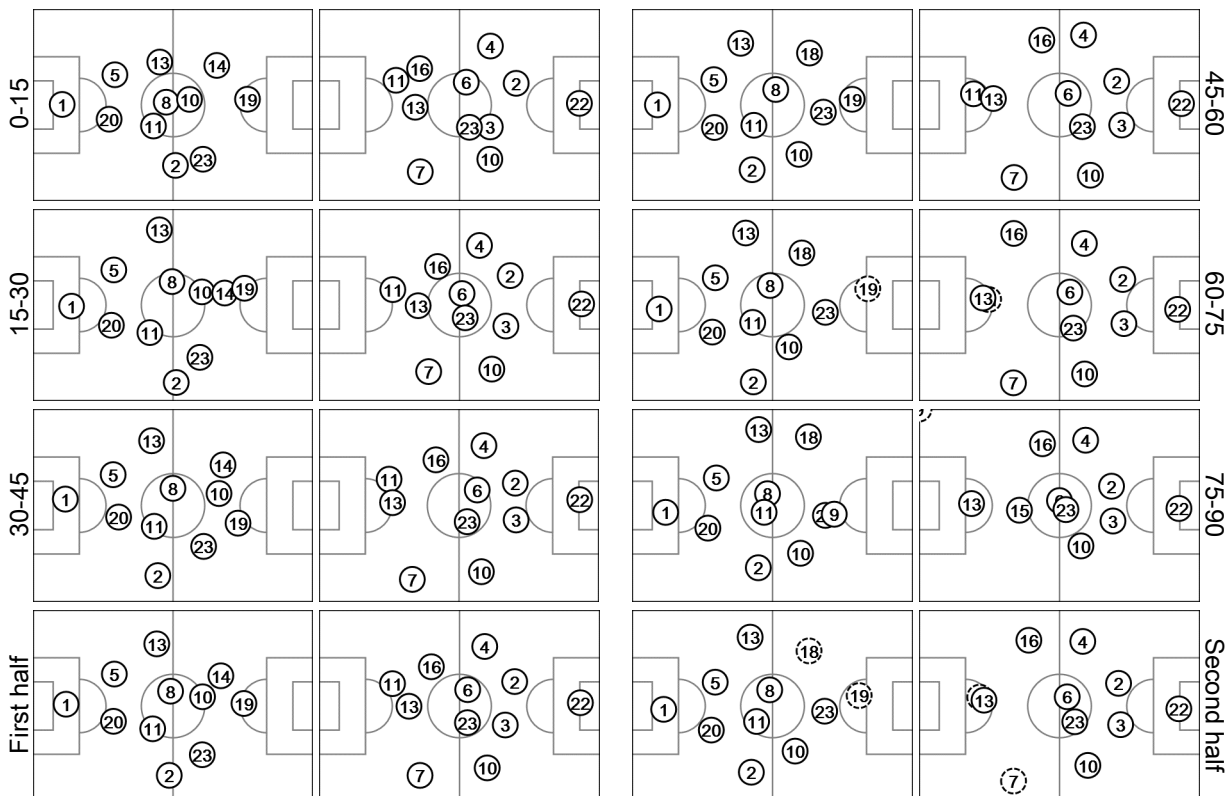

Group E

Actual Formation

Switzerland - Ecuador 2 : 1 (0 : 1)

9 15 JUN 2014 13:00 Brasilia / Estadio Nacional / BRA

46' ⌚ In 18 MEHMEDI / Out 14 STOCKER
75' ⌚ In 9 SEFEROVIC / Out 19 DRMIC

70' ⌚ In 15 ARROYO / Out 11 CAICEDO
77' ⌚ In 9 ROJAS / Out 7 MONTERO

Total time played 95'24"
56% - 31'40" Ball possession 44% - 24'55"
Actual formation
Direction of play --> <-- Direction of play

- BENAGLIO 1
- LICHTSTEINER 2
- VON BERGEN 5
- INLER 8
- XHAKA 10
- BEHRAMI 11
- RODRIGUEZ 13
- STOCKER 14
- DRMIC 19
- DJOUROU 20
- SHAQIRI 23
- SEFEROVIC 9
- MEHMEDI 18

- 22 DOMINGUEZ
- 2 GUAGUA
- 3 ERAZO
- 4 PAREDES
- 6 NOBOA
- 7 MONTERO
- 10 W. AYОВI
- 11 CAICEDO
- 13 E. VALENCIA
- 16 A. VALENCIA
- 23 GRUEZO
- 9 ROJAS
- 15 ARROYO

⊙ Did not play the entire match ⌚ Substitution Ⓡ Sent off Actual formation: average player positions