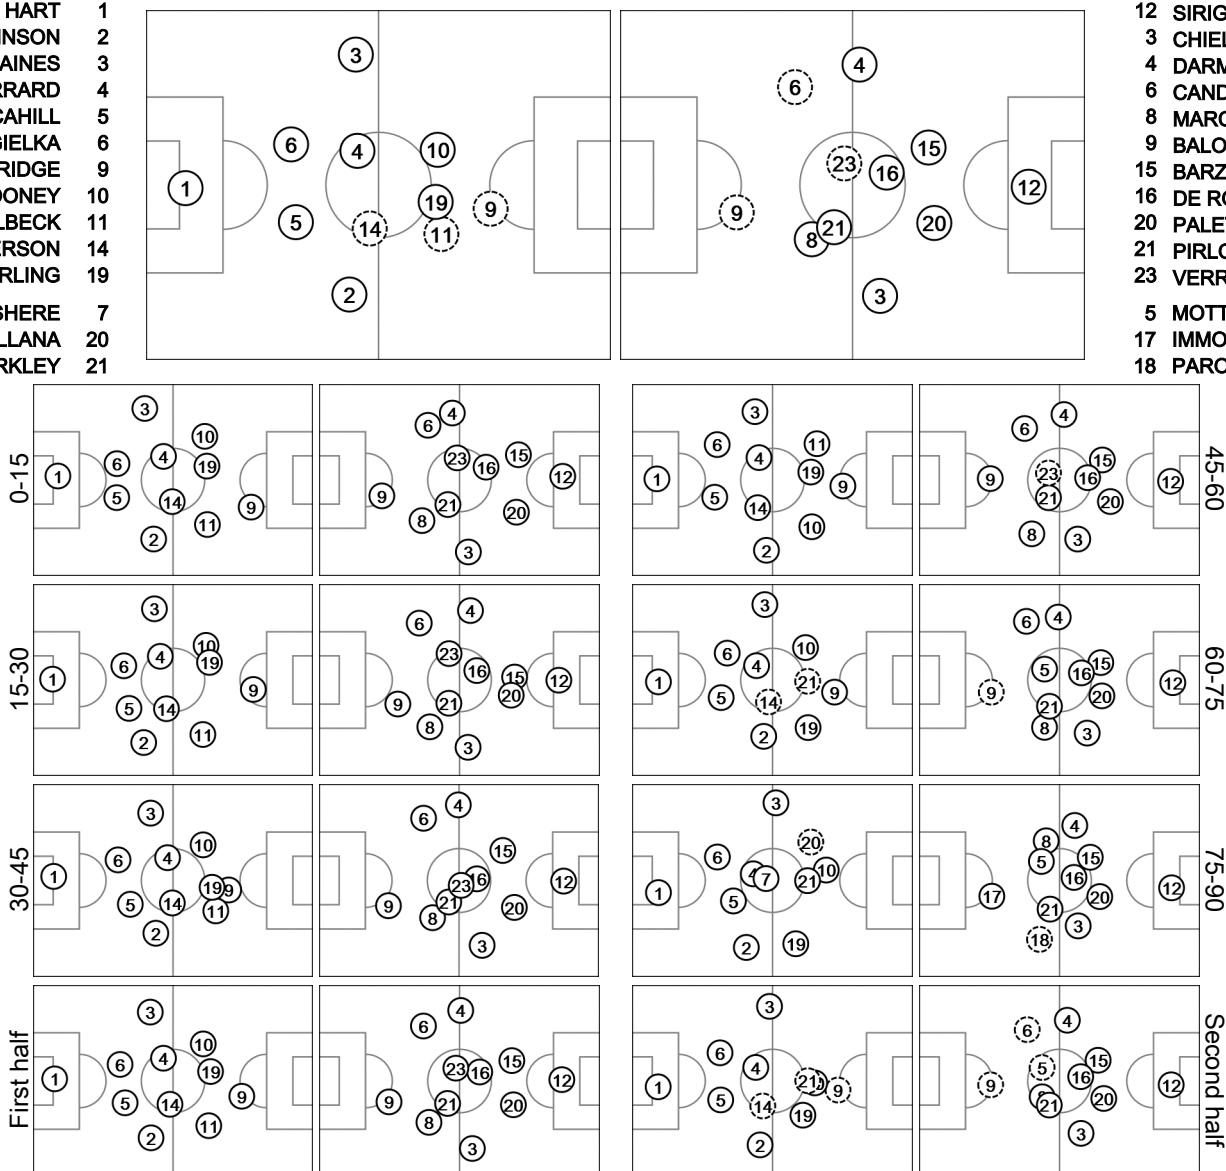

# 8 14 JUN 2014 18:00 Manaus / Arena Amazonia / BRA

61' ⌚ In 21 BARKLEY / Out 11 WELBECK  
 73' ⌚ In 7 WILSHERE / Out 14 HENDERSON  
 80' ⌚ In 20 LALLANA / Out 9 STURRIDGE

57' ⌚ In 5 MOTTA / Out 23 VERRATTI  
 73' ⌚ In 17 IMMOBILE / Out 9 BALOTELLI  
 79' ⌚ In 18 PAROLO / Out 6 CANDREVA

Total time played 97'25"  
 48% - 30'51" Ball possession 52% - 33'58"  
 Actual formation  
 Direction of play --> <-- Direction of play

- HART 1
- JOHNSON 2
- BAINES 3
- GERRARD 4
- CAHILL 5
- JAGIELKA 6
- STURRIDGE 9
- ROONEY 10
- WELBECK 11
- HENDERSON 14
- STERLING 19
- WILSHERE 7
- LALLANA 20
- BARKLEY 21

- 12 SIRIGU
- 3 CHIellini
- 4 DARMIAN
- 6 CANDREVA
- 8 MARCHISIO
- 9 BALOTELLI
- 15 BARZAGLI
- 16 DE ROSSI
- 20 PALETTA
- 21 PIRLO
- 23 VERRATTI
- 5 MOTTA
- 17 IMMOBILE
- 18 PAROLO

⊙ Did not play the entire match    ⌚ Substitution    (R) Sent off    Actual formation: average player positions