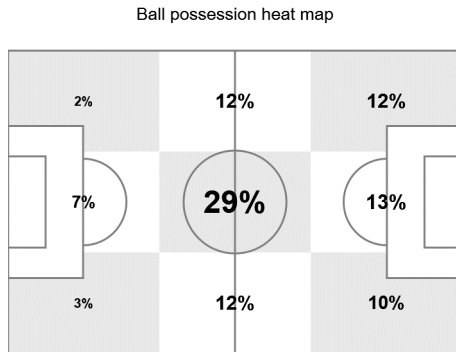

Team Tracking Statistics

Group D

Argentina - Iceland 1 : 1 (1 : 1)

7 16 JUN 2018 16:00 Moscow / Spartak Stadium / RUS

Argentina

Attacking direction →

#	Name	Time	Distance covered (metres)			Time spent			SP	T.S.	Activity time spent				
			Total	In Poss	Not in Poss	O.H.	A.3rd	P.A.			Zone 1	Zone 2	Zone 3	Zone 4	Zone 5
23	CABALLERO	96'11"	4,298	2,172	1,013					15.30	95%	5%			
3	TAGLIAFICO	96'11"	10,399	5,612	2,674	60%	39%	9%	30	27.43	65%	27%	6%	2%	
5	BIGLIA	54'21"	6,036	3,536	1,569	59%	26%	4%	5	25.56	63%	31%	5%	1%	
10	MESSI	96'11"	7,617	4,722	1,420	82%	52%	6%	17	25.02	83%	13%	3%	1%	
11	DI MARIA	76'03"	7,918	4,641	1,708	77%	56%	8%	25	29.23	69%	25%	3%	2%	1%
13	MEZA	84'49"	9,239	5,352	2,089	71%	49%	9%	34	27.90	65%	27%	6%	2%	
14	MASCHERANO	96'11"	9,771	5,337	2,640	60%	19%	1%	22	29.48	66%	28%	5%	1%	
16	ROJO	96'11"	9,529	5,215	2,435	41%	13%	6%	24	27.00	70%	23%	6%	1%	
17	OTAMENDI	96'11"	9,542	5,030	2,366	45%	12%	6%	21	27.90	68%	25%	6%	1%	
18	SALVIO	96'11"	10,216	5,730	2,656	56%	32%	2%	39	31.72	65%	27%	5%	2%	1%
19	AGUERO	96'11"	9,313	5,449	2,048	81%	59%	18%	27	27.68	71%	23%	5%	1%	
7	BANEGA	41'50"	4,364	2,503	970	72%	40%	3%	8	23.76	67%	26%	6%	1%	
9	HIGUAIN	11'22"	1,043	587	175	92%	62%	14%	2	24.84	77%	18%	4%	1%	
22	PAVON	20'08"	1,961	1,118	373	85%	51%	6%	10	30.38	77%	16%	4%	2%	1%

In Poss: Team in possession
 Not In Poss: Opposite team in possession

O.H.: In opposite half
 A.3rd: In attacking third
 Pen. Area: In penalty area
 SP: Sprints
 T.S.: Top speed

Zone 1: 0-7 km/h
 Zone 2: 7-15 km/h
 Zone 3: 15-20 km/h
 Zone 4: 20-25 km/h
 Zone 5: > 25 km/h