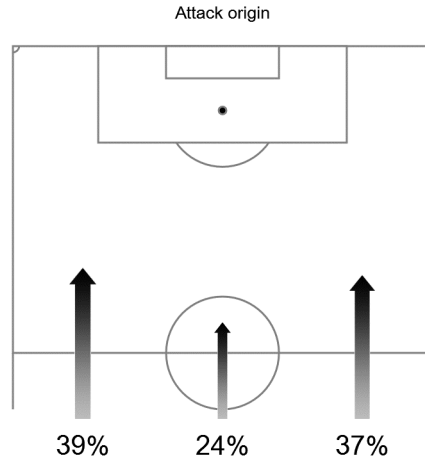

Team Tracking Statistics

Group D

Argentina - Iceland 1 : 1 (1 : 1)

7 16 JUN 2018 16:00 Moscow / Spartak Stadium / RUS

Argentina

Attacking direction →

#	Name	Time	Distance covered (metres)			Time spent			SP	T.S.	Activity time spent				
			Total	In Poss	Not in Poss	O.H.	A.3rd	P.A.			Zone 1	Zone 2	Zone 3	Zone 4	Zone 5
23	CABALLERO	96'11"	4,298	2,172	1,013					15.30	95%	5%			
3	TAGLIAFICO	96'11"	10,399	5,612	2,674	60%	39%	9%	30	27.43	65%	27%	6%	2%	
5	BIGLIA	54'21"	6,036	3,536	1,569	59%	26%	4%	5	25.56	63%	31%	5%	1%	
10	MESSI	96'11"	7,617	4,722	1,420	82%	52%	6%	17	25.02	83%	13%	3%	1%	
11	DI MARIA	76'03"	7,918	4,641	1,708	77%	56%	8%	25	29.23	69%	25%	3%	2%	1%
13	MEZA	84'49"	9,239	5,352	2,089	71%	49%	9%	34	27.90	65%	27%	6%	2%	
14	MASCHERANO	96'11"	9,771	5,337	2,640	60%	19%	1%	22	29.48	66%	28%	5%	1%	
16	ROJO	96'11"	9,529	5,215	2,435	41%	13%	6%	24	27.00	70%	23%	6%	1%	
17	OTAMENDI	96'11"	9,542	5,030	2,366	45%	12%	6%	21	27.90	68%	25%	6%	1%	
18	SALVIO	96'11"	10,216	5,730	2,656	56%	32%	2%	39	31.72	65%	27%	5%	2%	1%
19	AGUERO	96'11"	9,313	5,449	2,048	81%	59%	18%	27	27.68	71%	23%	5%	1%	
7	BANEGA	41'50"	4,364	2,503	970	72%	40%	3%	8	23.76	67%	26%	6%	1%	
9	HIGUAIN	11'22"	1,043	587	175	92%	62%	14%	2	24.84	77%	18%	4%	1%	
22	PAVON	20'08"	1,961	1,118	373	85%	51%	6%	10	30.38	77%	16%	4%	2%	1%

In Poss: Team in possession
 Not In Poss: Opposite team in possession

O.H.: In opposite half
 A.3rd: In attacking third
 Pen. Area: In penalty area
 SP: Sprints
 T.S.: Top speed

Zone 1: 0-7 km/h
 Zone 2: 7-15 km/h
 Zone 3: 15-20 km/h
 Zone 4: 20-25 km/h
 Zone 5: > 25 km/h