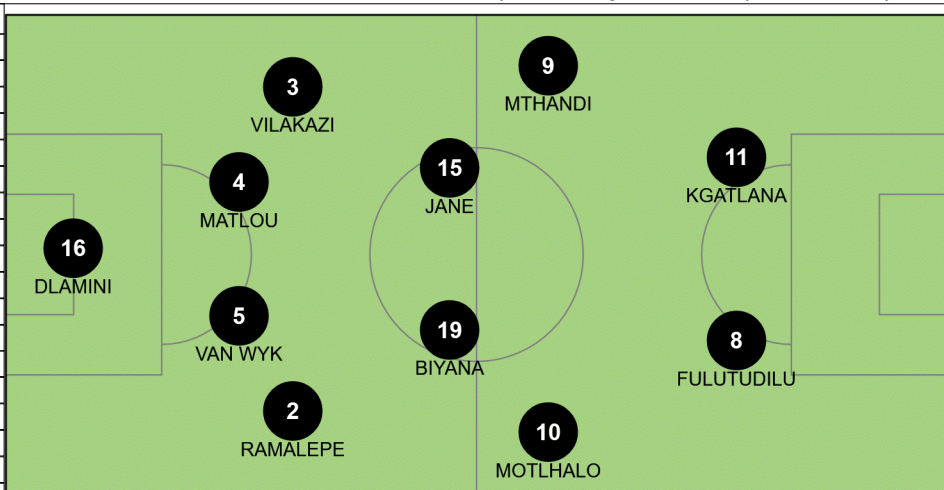

South Africa (RSA)

Shirt: yellow/dark green Shorts: yellow Socks: yellow

#	Name	Pos
16	Andile DLAMINI	GK
2	Lebohang RAMALEPE	DF
3	Nothando VILAKAZI	DF
4	Noko MATLOU	DF
5	Janine VAN WYK (C)	DF
8	Ode FULUTUDILU	FW
9	Amanda MTHANDI	FW
10	Linda MOTLHALO	MF
11	Thembi KGATLANA	FW
15	Refiloe JANE	MF
19	Kholosa BIYANA	MF
Substitutes		
1	Mapaseka MPURU	GK
6	Mamello MAKHABANE	MF
7	Karabo DHLAMINI	DF
12	Jermaine SEOPOSENWE	FW
13	Bambanani MBANE	DF
14	Tiisetso MAKHUBELA	DF
17	Leandra SMEDA	MF
18	Bongeka GAMEDE	DF
20	Kaylin SWART	GK
21	Busisiwe NDIMENI	MF
22	Rhoda MULAUDZI	FW
23	Sibulele HOLWENI	MF
Coach Desiree ELLIS (RSA)		

Matches played

Group B	MP	W	D	L	GF	GA	GD	FPP	Pts
Germany	1	1	0	0	1	0	+1	-1	3
South Africa	0	0	0	0	0	0	0	0	0
Spain	0	0	0	0	0	0	0	0	0
China PR	1	0	0	1	0	1	-1	-4	0

GK: Goalkeeper
DF: Defender
MF: Midfielder
FW: Forward
C: Captain

A: Absent
N: Not eligible to play
I: Injured
X: Misses next match if booked
MP: Matches played

W: Win
D: Drawn
L: Lost
GF: Goals for
GA: Goals against

GD: Goal difference
Pts: Points

VAR: Video Assistant Referee
AVAR 1: Assistant VAR
AVAR 2: Offside VAR