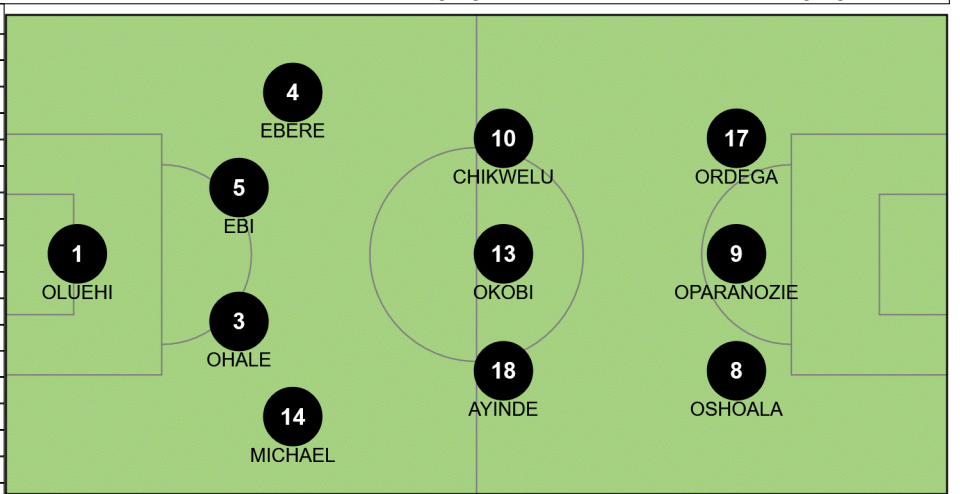

Nigeria (NGA)

Shirt: light green/white Shorts: white Socks: light green/white

#	Name	Pos
1	Tochukwu OLUCHI	GK
3	Osinachi OHALE	DF
4	Ngozi EBERE	DF
5	Onome EBI	DF
8	Asisat OSHOALA	FW
9	Desire OPARANOZIE (C)	FW
10	Rita CHIKWELU	MF
13	Ngozi OKOBI	MF
14	Faith MICHAEL	DF
17	Francisca ORDEGA	FW
18	Halimatu AYINDE	MF
Substitutes		
2	Amarachi OKORONKWO	MF
6	Evelyn NWABUOKU	MF
7	Anam IMO	FW
11	Chinaza UCHENDU	MF
12	Uchenna KANU	FW
15	Rasheedat AJIBADE	MF
16	Chiamaka NNADOZIE	GK
19	Chinwendu IHEZUO	FW
20	Chidinma OKEKE	DF
21	Alaba JONATHAN	GK
22	Alice OGEBE	FW
23	Ogonna CHUKWUDI	MF
Coach Thomas DENNERBY (SWE)		

Matches played

Group A	MP	W	D	L	GF	GA	GD	FPP	Pts
France	1	1	0	0	4	0	+4	0	3
Nigeria	0	0	0	0	0	0	0	0	0
Norway	0	0	0	0	0	0	0	0	0
Korea Republic	1	0	0	1	0	4	-4	0	0

GK: Goalkeeper
DF: Defender
MF: Midfielder
FW: Forward
C: Captain

A: Absent
N: Not eligible to play
I: Injured
X: Misses next match if booked
MP: Matches played

W: Win
D: Draw
L: Lost
GF: Goals for
GA: Goals against

GD: Goal difference
Pts: Points

VAR: Video Assistant Referee
AVAR 1: Assistant VAR
AVAR 2: Offside VAR