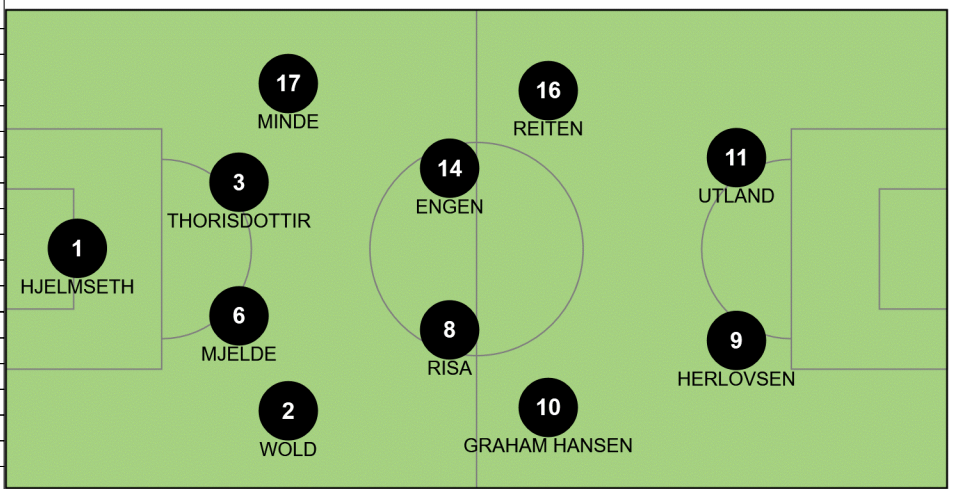

Tactical Line-up

Group A

Norway - Nigeria

2 08 JUN 2019 21:00 Reims / Stade Auguste-Delaune / FRA

Referee: Kate JACEWICZ (AUS)

Reserve assistant referee: Maiko HAGIO (JPN)

VAR: Danny MAKKELIE (NED)

Assistant referee 1: Kathryn NESBITT (USA)

4th official: Casey REIBELT (AUS)

AVAR 1: Mohammed Abdulla MOHAMMED (UAE)

Assistant referee 2: Chantal BOUDREAU (CAN)

Match commissioner: Sue DESTOMBES (RSA)

AVAR 2: Sian MASSEY (ENG)

General coordinator: Esther WHYBRA (GER)

Norway (NOR) Shirt: red/navy blue Shorts: navy blue Socks: white

#	Name	Pos
1	Ingrid HJELMSETH	GK
2	Ingrid Moe WOLD	DF
3	Maria THORISDOTTIR	DF
6	Maren MJELDE (C)	DF
8	Vilde Boe RISA	MF
9	Isabell HERLOVSEN	FW
10	Caroline GRAHAM HANSEN	FW
11	Lisa-Marie UTLAND	FW
14	Ingrid Syrstad ENGEN	MF
16	Guro REITEN	MF
17	Kristine MINDE	DF
Substitutes		
4	Stine HOVLAND	DF
5	Synne Skinnes HANSEN	DF
7	Elise THORSNES	FW
12	Cecilie FISKERSTRAND	GK
13	Therese Sessy ASLAND	MF
15	Amalie Vevle EIKELAND	MF
18	Frida MAANUM	MF
19	Cecilie Redisch KVAMME	DF
20	Emilie HAAVI	MF
21	Karina SAEVIK	MF
22	Emilie NAUTNES	FW
23	Oda Marie Hove BOGSTAD	GK
Coach Martin SJOGREN (SWE)