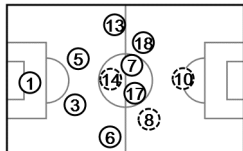

1 AKINFEEV
3,606 m / 96'48"

8 GAZINSKY
12,240 m / 96'48"

17 GOLOVIN
12,706 m / 96'48"

6 CHERYSHEV
9,030 m / 73'22"

2 MARIO FERNANDES
10,822 m / 96'48"

9 DZAGOEV
3,029 m / 23'26"

18 ZHIRKOV
11,020 m / 96'48"

7 KUZIAEV
3,895 m / 30'59"

3 KUTEPOV
9,987 m / 96'48"

10 SMOLOV
8,787 m / 71'26"

19 SAMEDOV
8,300 m / 65'49"

22 DZYUBA
2,680 m / 25'22"

4 IGNASHEVICH
10,108 m / 96'48"

11 ZOBNIN
11,753 m / 96'48"

Saudi Arabia

Tactical line-up

Direction of play →

Actual formation

1 ABDULLAH ALMUIAIOUF
4,027 m / 96'48"

7 SALMAN ALFARAJ
11,323 m / 96'48"

14 ABDULLAH OTAYF
8,137 m / 65'32"

9 HATAN BAHBRI
2,374 m / 22'58"

3 OSAMA HAWSAWI
7,997 m / 96'48"

8 YAHIA ALSHEHRI
8,587 m / 73'50"

17 TAISEER ALJASSAM
10,874 m / 96'48"

19 FAHAD ALMUWALLAD
2,828 m / 31'16"

5 OMAR OTHMAN
9,040 m / 96'48"

10 MOHAMMED ALSAHLAWI
8,854 m / 86'04"

18 SALEM ALDAWSARI
10,066 m / 96'48"