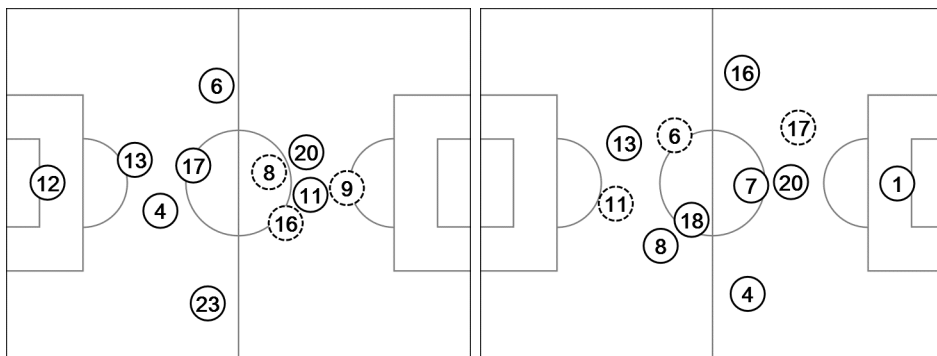

Total time played 92'59"  
 52% - 32'05" Ball possession 48% - 30'12"  
 Actual formation  
 Direction of play --> <-- Direction of play

- JULIO CESAR 12
- DAVID LUIZ 4
- FERNANDINHO 5
- MARCELO 6
- HULK 7
- FRED 9
- OSCAR 11
- DANTE 13
- LUIZ GUSTAVO 17
- BERNARD 20
- MAICON 23
- PAULINHO 8
- RAMIRES 16
- WILLIAN 19