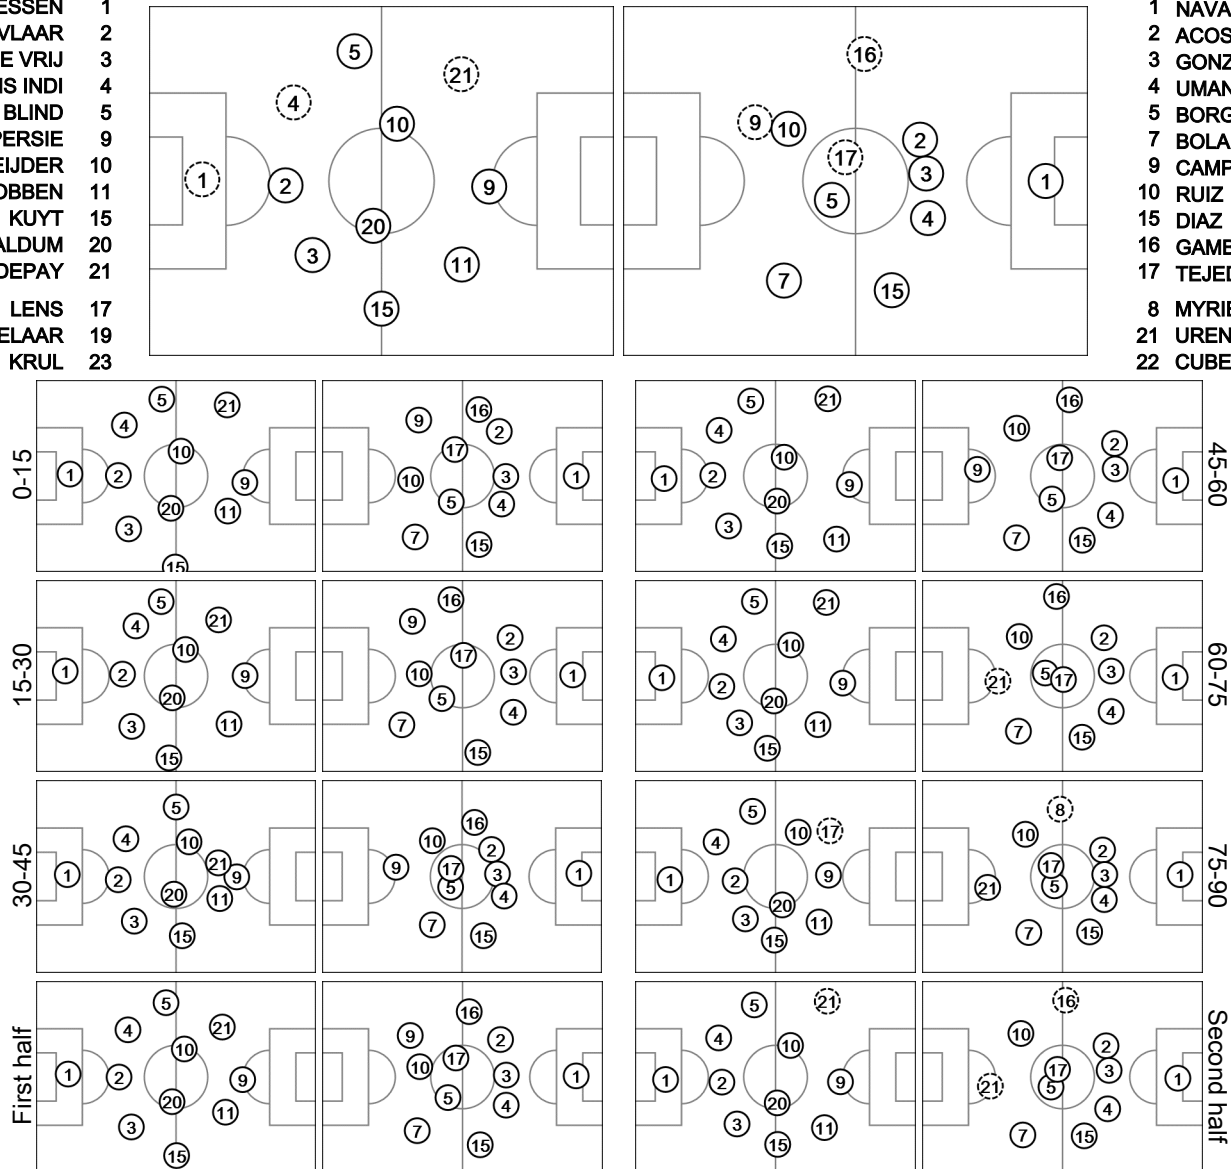

Actual Formation

Netherlands - Costa Rica 0 : 0 AET 4 : 3 PSO

59 05 JUL 2014 17:00 Salvador / Arena Fonte Nova / BRA

76' In 17 LENS / Out 21 DEPAY
106' In 19 HUNTELAAR / Out 4 MARTINS INDI
120+1' In 23 KRUL / Out 1 CILLESSEN

66' In 21 URENA / Out 9 CAMPBELL
79' In 8 MYRIE / Out 16 GAMBOA
97' In 22 CUBERO / Out 17 TEJEDA

Total time played 129'09"
64% - 47'18" Ball possession 36% - 26'34"
Actual formation
Direction of play --> <-- Direction of play

- CILLESSEN 1
- VLAAR 2
- DE VRIJ 3
- MARTINS INDI 4
- BLIND 5
- VAN PERSIE 9
- SNEIJDER 10
- ROBBEN 11
- KUYT 15
- WIJNALDUM 20
- DEPAY 21
- LENS 17
- HUNTELAAR 19
- KRUL 23

- 1 NAVAS
- 2 ACOSTA
- 3 GONZALEZ
- 4 UMANA
- 5 BORGES
- 7 BOLANOS
- 9 CAMPBELL
- 10 RUIZ
- 15 DIAZ
- 16 GAMBOA
- 17 TEJEDA
- 8 MYRIE
- 21 URENA
- 22 CUBERO