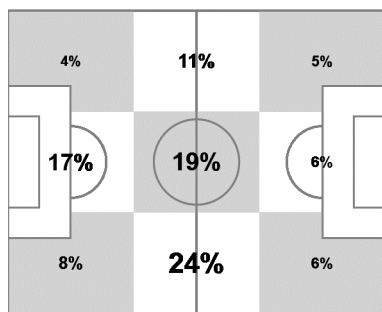

Team Tracking Statistics

Quarter-final

France - Germany 0 : 1 ( 0 : 1 )

# 58 04 JUL 2014 13:00 Rio De Janeiro / Estadio do Maracanã / BRA

Germany

Ball possession heat map

Attacking direction →

Attack origin

#	Name	Time	Distance covered (metres)			Time spent			Sprints	Top speed	Activity time spent		
			Total	In Poss	Not in Poss	Opp. Half	Att. 3rd	Pen. Area			Low	Medium	High
1	NEUER	95'34"	5,338	1,607	1,876				6	25.96	96%	2%	2%
4	HOEWEDES	95'34"	10,252	3,476	3,838	27%	9%	2%	25	24.66	81%	10%	9%
5	HUMMELS	95'34"	9,582	3,123	3,708	12%	5%	2%	21	26.68	84%	8%	8%
6	KHEDIRA	95'34"	10,549	<b>3,897</b>	<b>3,912</b>	42%	12%	4%	33	29.77	79%	11%	10%
7	SCHWEINSTEIGER	95'34"	10,630	3,746	3,908	31%	8%	4%	29	29.02	78%	11%	11%
8	OEZIL	83'56"	8,817	3,302	3,250	55%	26%	2%	35	<b>31.97</b>	81%	8%	11%
11	KLOSE	69'18"	7,095	2,655	2,326	68%	34%	9%	16	25.60	82%	9%	9%
13	MUELLER	95'34"	<b>10,986</b>	3,754	3,721	70%	37%	8%	<b>48</b>	27.58	80%	8%	12%
16	LAHM	95'34"	9,526	3,505	3,536	26%	8%	1%	28	27.22	82%	9%	9%
18	KROOS	92'50"	10,221	3,671	3,717	50%	17%	2%	22	25.78	80%	10%	10%
20	BOATENG	95'34"	9,572	3,182	3,705	15%	3%		36	30.64	83%	8%	9%
9	SCHUERRLE	26'15"	3,127	991	1,222	57%	31%	7%	21	25.96	80%	9%	11%
19	GOETZE	11'38"	1,596	552	476	67%	45%	31%	5	29.23	72%	12%	16%
23	KRAMER	2'44"	397	128	158	69%	14%		5	23.08	63%	12%	25%

In Poss: Team in possession      Opp. Half: In opposing half      Bold values: top performing in the match  
 Not In Poss: Opposite team in possession      Att. 3rd: In attacking third  
 Pen. Area: In penalty area