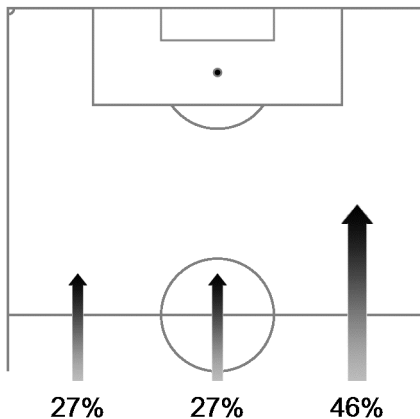

# 58 04 JUL 2014 13:00 Rio De Janeiro / Estadio do Maracanã / BRA

Germany

Ball possession heat map

Attacking direction →

Attack origin

#	Name	Time	Distance covered (metres)			Time spent			Sprints	Top speed	Activity time spent		
			Total	In Poss	Not in Poss	Opp. Half	Att. 3rd	Pen. Area			Low	Medium	High
1	NEUER	95'34"	5,338	1,607	1,876				6	25.96	96%	2%	2%
4	HOEWEDES	95'34"	10,252	3,476	3,838	27%	9%	2%	25	24.66	81%	10%	9%
5	HUMMELS	95'34"	9,582	3,123	3,708	12%	5%	2%	21	26.68	84%	8%	8%
6	KHEDIRA	95'34"	10,549	<b>3,897</b>	<b>3,912</b>	42%	12%	4%	33	29.77	79%	11%	10%
7	SCHWEINSTEIGER	95'34"	10,630	3,746	3,908	31%	8%	4%	29	29.02	78%	11%	11%
8	OEZIL	83'56"	8,817	3,302	3,250	55%	26%	2%	35	<b>31.97</b>	81%	8%	11%
11	KLOSE	69'18"	7,095	2,655	2,326	68%	34%	9%	16	25.60	82%	9%	9%
13	MUELLER	95'34"	<b>10,986</b>	3,754	3,721	70%	37%	8%	<b>48</b>	27.58	80%	8%	12%
16	LAHM	95'34"	9,526	3,505	3,536	26%	8%	1%	28	27.22	82%	9%	9%
18	KROOS	92'50"	10,221	3,671	3,717	50%	17%	2%	22	25.78	80%	10%	10%
20	BOATENG	95'34"	9,572	3,182	3,705	15%	3%		36	30.64	83%	8%	9%
9	SCHUERRLE	26'15"	3,127	991	1,222	57%	31%	7%	21	25.96	80%	9%	11%
19	GOETZE	11'38"	1,596	552	476	67%	45%	31%	5	29.23	72%	12%	16%
23	KRAMER	2'44"	397	128	158	69%	14%		5	23.08	63%	12%	25%

In Poss: Team in possession      Opp. Half: In opposing half      Bold values: top performing in the match  
 Not In Poss: Opposite team in possession      Att. 3rd: In attacking third  
 Pen. Area: In penalty area