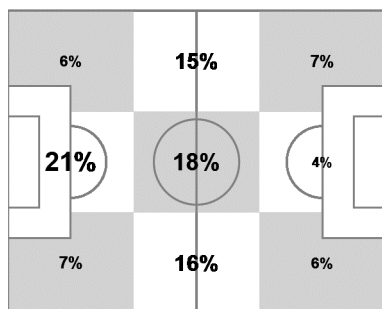

Team Tracking Statistics

Quarter-final

France - Germany 0 : 1 (0 : 1)

58 04 JUL 2014 13:00 Rio De Janeiro / Estadio do Maracanã / BRA

France

Ball possession heat map

Attacking direction →

Attack origin

Total is not 100% due to rounding

#	Name	Time	Distance covered (metres)			Time spent			Sprints	Top speed	Activity time spent		
			Total	In Poss	Not in Poss	Opp. Half	Att. 3rd	Pen. Area			Low	Medium	High
1	LLORIS	95'34"	4,770	1,652	1,685				2	25.34	97%	2%	1%
2	DEBUCHY	95'34"	9,506	3,255	3,635	29%	8%	2%	42	27.54	84%	7%	9%
3	EVRA	95'34"	8,779	2,935	3,227	28%	9%	2%	37	26.82	86%	6%	8%
4	VARANE	95'34"	9,399	3,034	3,413	15%	6%	2%	27	22.86	85%	8%	7%
5	SAKHO	72'01"	6,359	1,982	2,302	13%	4%	2%	6	19.15	88%	6%	6%
6	CABAYE	73'40"	7,659	2,568	2,886	31%	8%		21	22.64	81%	9%	10%
8	VALBUENA	85'11"	8,936	3,376	3,010	59%	28%	3%	29	25.16	81%	9%	10%
10	BENZEMA	95'34"	9,499	3,342	3,208	74%	38%	10%	28	28.69	86%	6%	8%
11	GRIEZMANN	95'34"	9,805	3,679	3,415	64%	31%	6%	37	29.41	82%	8%	10%
14	MATUIDI	95'34"	9,872	3,505	3,543	44%	17%	2%	40	28.84	81%	9%	10%
19	POGBA	95'34"	9,634	3,170	3,555	42%	14%	4%	33	30.53	83%	8%	9%
9	GIROUD	10'23"	1,228	453	421	70%	38%	9%	10	28.12	80%	9%	11%
20	REMY	21'54"	2,665	963	823	57%	27%	17%	9	30.13	78%	9%	13%
21	KOSCIELNY	23'33"	2,420	851	804	15%	12%	6%	10	29.05	85%	9%	6%

In Poss: Team in possession

Opp. Half: In opposing half

Bold values: top performing in the match

Not In Poss: Opposite team in possession

Att. 3rd: In attacking third

Pen. Area: In penalty area

FIFA does not vouch for the accuracy of technical statistics compiled in association with its competition results system partner.