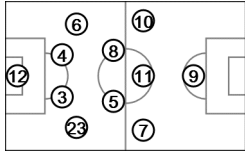

## Brazil

Tactical line-up

Direction of play →

Actual formation

**12 JULIO CESAR**  
3,783 m / 96'08"

**6 MARCELO**  
9,166 m / 96'08"

**10 NEYMAR**  
9,089 m / 88'58"

**15 HENRIQUE**  
863 m / 7'11"

**20 QUINTERO**  
1,711 m / 15'09"

**6 SANCHEZ**  
8,659 m / 96'08"

**11 CUADRADO**  
8,204 m / 80'59"

Actual formation: average player positions

FIFA does not vouch for the accuracy of technical statistics compiled in association with its competition results system partner.