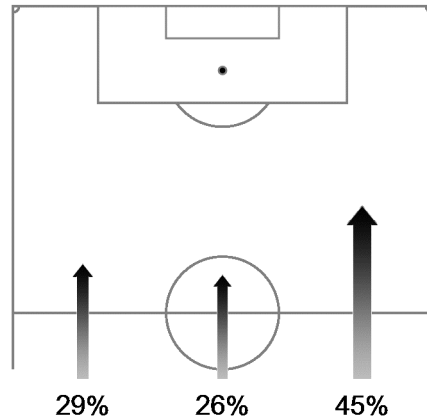

Team Tracking Statistics

Quarter-final

Brazil - Colombia 2 : 1 (1 : 0)

57 04 JUL 2014 17:00 Fortaleza / Estadio Castelao / BRA

Brazil

Ball possession heat map

Attacking direction →

Attack origin

#	Name	Time	Distance covered (metres)			Time spent			Sprints	Top speed	Activity time spent		
			Total	In Poss	Not in Poss	Opp. Half	Att. 3rd	Pen. Area			Low	Medium	High
12	JULIO CESAR	96'08"	3,783	894	727					16.34	99%		1%
3	SILVA	96'08"	7,706	1,859	2,220	13%	5%	2%	14	31.61	91%	5%	4%
4	DAVID LUIZ	96'08"	8,102	2,177	2,375	12%	9%	4%	23	27.00	89%	5%	6%
5	FERNANDINHO	96'08"	9,694	2,753	2,822	28%	9%	3%	37	29.56	84%	7%	9%
6	MARCELO	96'08"	9,166	2,713	2,696	26%	12%	1%	39	30.49	84%	7%	9%
7	HULK	83'10"	8,097	2,669	2,203	54%	28%	5%	46	29.20	85%	6%	9%
8	PAULINHO	86'39"	9,621	3,079	2,612	42%	23%	7%	36	28.15	81%	8%	11%
9	FRED	96'08"	8,899	2,565	2,205	64%	35%	13%	27	27.40	87%	5%	8%
10	NEYMAR	88'58"	9,089	2,789	2,444	62%	32%	5%	38	30.35	84%	7%	9%
11	OSCAR	96'08"	9,696	2,866	2,829	46%	21%	2%	29	27.40	84%	7%	9%
23	MAICON	96'08"	9,072	2,682	2,651	25%	9%	1%	35	30.13	87%	5%	8%
15	HENRIQUE	7'11"	863	149	350	11%			3	19.73	78%	9%	13%
16	RAMIRES	12'58"	1,467	280	456	26%	8%	1%	11	29.95	81%	6%	13%
18	HERNANES	9'29"	1,146	234	335	32%	5%		6	27.97	78%	8%	14%

In Poss: Team in possession

Opp. Half: In opposing half

Bold values: top performing in the match

Not In Poss: Opposite team in possession

Att. 3rd: In attacking third

Pen. Area: In penalty area

FIFA does not vouch for the accuracy of technical statistics compiled in association with its competition results system partner.