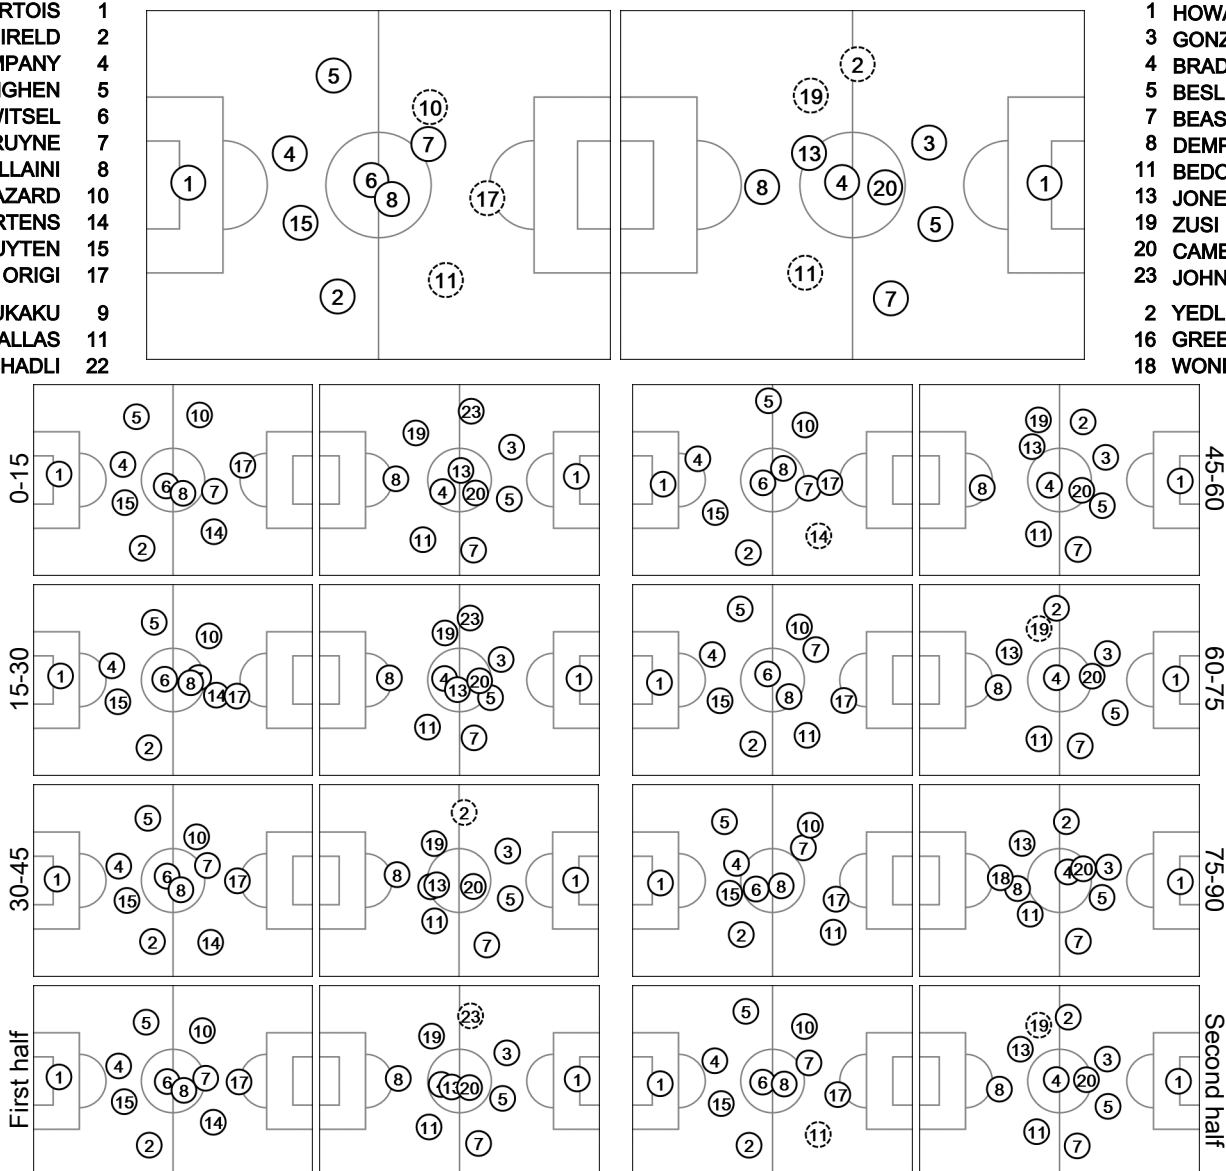

# 56 01 JUL 2014 17:00 Salvador / Arena Fonte Nova / BRA

60' ⌚ In 11 MIRALLAS / Out 14 MERTENS  
 91' ⌚ In 9 LUKAKU / Out 17 ORIGI  
 111' ⌚ In 22 CHADLI / Out 10 E. HAZARD

32' ⌚ In 2 YEDLIN / Out 23 JOHNSON  
 72' ⌚ In 18 WONDOLOWSKI / Out 19 ZUSI  
 105+2' ⌚ In 16 GREEN / Out 11 BEDOYA

Total time played 129'19"  
 48% - 36'32" Ball possession 52% - 40'08"  
 Actual formation  
 Direction of play --> <-- Direction of play

- COURTOIS 1
- ALDERWEIRELD 2
- KOMPANY 4
- VERTONGHEN 5
- WITSEL 6
- DE BRUYNE 7
- FELLAINI 8
- E. HAZARD 10
- MERTENS 14
- VAN BUYTEN 15
- ORIGI 17
- LUKAKU 9
- MIRALLAS 11
- CHADLI 22

- 1 HOWARD
- 3 GONZALEZ
- 4 BRADLEY
- 5 BESLER
- 7 BEASLEY
- 8 DEMPSEY
- 11 BEDOYA
- 13 JONES
- 19 ZUSI
- 20 CAMERON
- 23 JOHNSON
- 2 YEDLIN
- 16 GREEN
- 18 WONDOLOWSKI

⊙ Did not play the entire match    ⌚ Substitution    (R) Sent off    Actual formation: average player positions