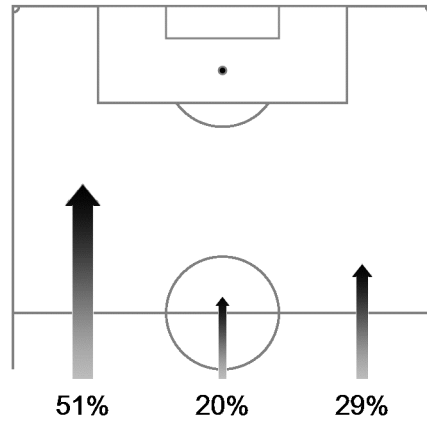

Team Tracking Statistics

Round of 16

Argentina - Switzerland 1 : 0 AET

55 01 JUL 2014 13:00 Sao Paulo / Arena De Sao Paulo / BRA

Switzerland

Ball possession heat map

Attack origin

#	Name	Time	Distance covered (metres)			Time spent			Sprints	Top speed	Activity time spent		
			Total	In Poss	Not in Poss	Opp. Half	Att. 3rd	Pen. Area			Low	Medium	High
1	BENAGLIO	130'01"	7,149	1,812	2,671	1%	1%		3	23.22	97%	1%	2%
2	LICHTSTEINER	130'01"	14,483	4,078	6,190	23%	11%	2%	59	29.77	81%	9%	10%
8	INLER	130'01"	14,464	3,901	6,439	32%	13%	2%	38	28.15	81%	11%	8%
10	XHAKA	65'26"	8,326	1,956	3,854	37%	16%	4%	39	25.24	75%	11%	14%
11	BEHRAMI	130'01"	14,079	3,461	6,606	23%	4%	1%	57	31.25	82%	9%	9%
13	RODRIGUEZ	130'01"	12,285	3,268	5,741	23%	7%		38	30.53	86%	7%	7%
18	MEHMEDI	117'46"	13,554	3,552	5,936	43%	20%	4%	51	31.25	82%	8%	10%
19	DRMIC	81'45"	8,977	2,441	3,632	65%	27%	8%	33	31.21	80%	9%	11%
20	DJOUROU	130'01"	12,290	3,154	5,448	13%	8%	4%	37	29.77	87%	6%	7%
22	SCHAER	130'01"	12,348	3,093	5,318	14%	9%	3%	31	29.23	87%	7%	6%
23	SHAQIRI	130'01"	14,583	3,929	6,053	52%	25%	2%	40	28.66	82%	9%	9%
9	SEFEROVIC	48'16"	5,409	1,644	2,054	67%	34%	12%	25	25.24	79%	10%	11%
15	DZEMAILI	12'15"	1,173	304	322	66%	36%	14%	4	24.62	81%	8%	11%
16	FERNANDES	64'35"	8,086	2,405	3,272	41%	20%	4%	40	28.51	74%	12%	14%

In Poss: Team in possession

Opp. Half: In opposing half

Bold values: top performing in the match

Not In Poss: Opposite team in possession

Att. 3rd: In attacking third

Pen. Area: In penalty area

FIFA does not vouch for the accuracy of technical statistics compiled in association with its competition results system partner.