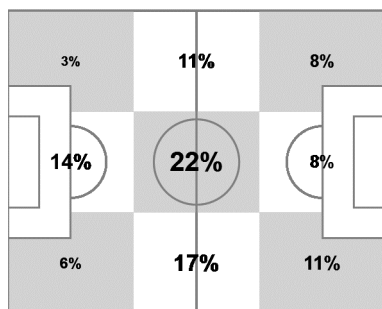

Round of 16

France - Nigeria 2 : 0 ( 0 : 0 )

# 53 30 JUN 2014 13:00 Brasilia / Estadio Nacional / BRA

France

Ball possession heat map

Attacking direction →

Attack origin

Total is not 100% due to rounding

#	Name	Time	Distance covered (metres)			Time spent			Sprints	Top speed	Activity time spent		
			Total	In Poss	Not in Poss	Opp. Half	Att. 3rd	Pen. Area			Low	Medium	High
1	LLORIS	97'26"	4,537	1,343	1,557					14.94	98%	1%	1%
2	DEBUCHY	97'26"	9,963	3,271	3,593	34%	11%	2%	43	29.38	83%	8%	9%
3	EVRA	97'26"	9,034	2,707	3,330	36%	14%	3%	30	24.66	87%	6%	7%
4	VARANE	97'26"	9,164	2,613	3,479	18%	5%	2%	21	<b>31.79</b>	86%	7%	7%
6	CABAYE	97'26"	10,183	3,104	<b>4,077</b>	36%	9%	1%	37	27.94	82%	9%	9%
8	VALBUENA	95'37"	<b>10,543</b>	3,668	3,521	65%	35%	5%	44	27.22	80%	9%	11%
9	GIROUD	64'12"	7,112	2,222	2,542	67%	39%	13%	31	28.87	80%	9%	11%
10	BENZEMA	97'26"	9,563	3,215	3,132	72%	44%	15%	41	27.79	86%	6%	8%
14	MATUIDI	97'26"	10,298	3,225	3,916	51%	23%	3%	49	28.33	81%	8%	11%
19	POGBA	97'26"	10,036	3,125	3,800	50%	23%	7%	35	26.86	82%	8%	10%
21	KOSCIELNY	97'26"	8,797	2,443	3,371	15%	9%	5%	18	30.35	88%	6%	6%
11	GRIEZMANN	33'14"	3,553	1,226	1,135	76%	49%	17%	21	25.60	83%	7%	10%
18	SISSOKO	1'49"	273	52	99	79%	43%		2	20.74	71%	11%	18%

In Poss: Team in possession      Opp. Half: In opposing half      Bold values: top performing in the match  
 Not In Poss: Opposite team in possession      Att. 3rd: In attaching third  
 Pen. Area: In penalty area