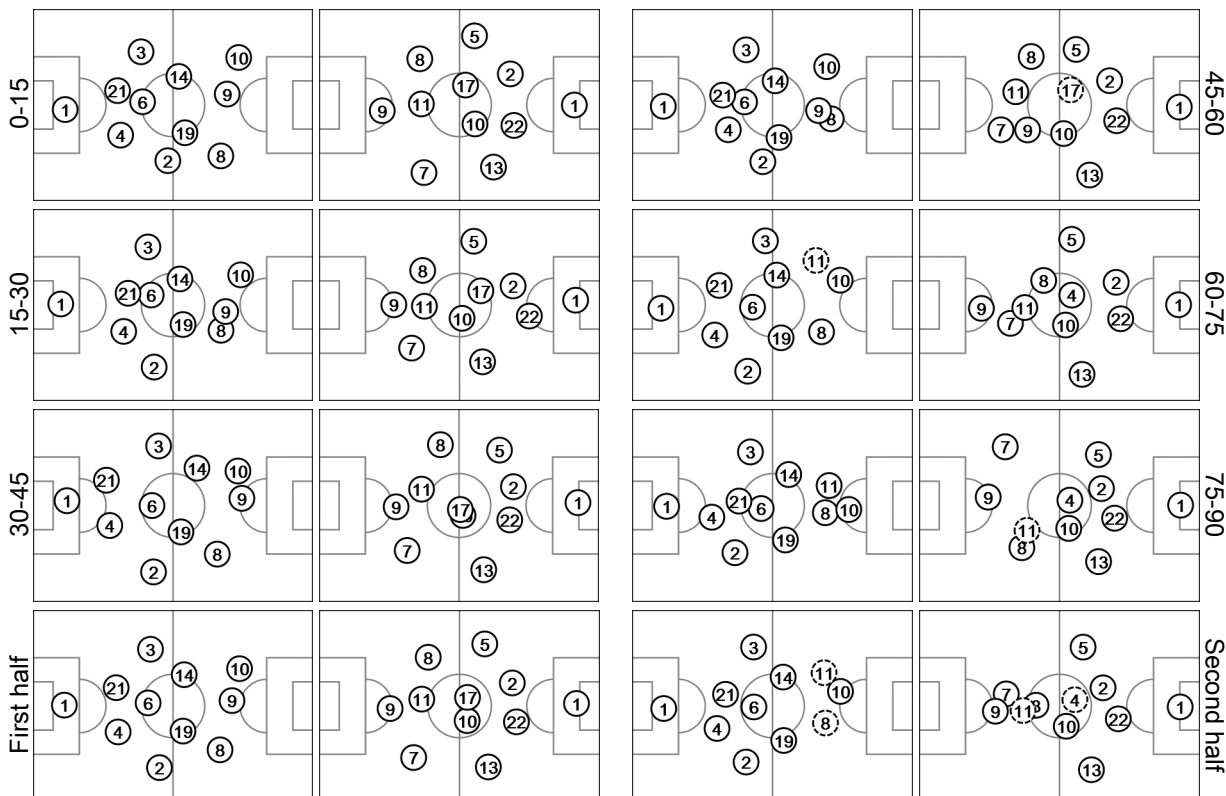

Actual Formation

Round of 16

France - Nigeria 2 : 0 (0 : 0)

53 30 JUN 2014 13:00 Brasilia / Estadio Nacional / BRA

62' In 11 GRIEZMANN / Out 9 GIROUD
90+4' In 18 SISSOKO / Out 8 VALBUENA

59' In 4 GABRIEL / Out 17 ONAZI
89' In 19 NWOFOR / Out 11 MOSES

Total time played 97'26"
49% - 25'06" Ball possession 51% - 26'12"
Actual formation
Direction of play --> <-- Direction of play

- LLORIS 1
- DEBUCHY 2
- EVRA 3
- VARANE 4
- CABAYE 6
- VALBUENA 8
- GIROUD 9
- BENZEMA 10
- MATUIDI 14
- POGBA 19
- KOSCIELNY 21
- GRIEZMANN 11
- SISSOKO 18

- 1 ENYEAMA
- 2 YOBO
- 5 AMBROSE
- 7 MUSA
- 8 ODEMWINGIE
- 9 EMENIKE
- 10 MIKEL
- 11 MOSES
- 13 OSHANIWA
- 17 ONAZI
- 22 OMERUO
- 4 GABRIEL
- 19 NWOFOR

○ Did not play the entire match ⊕ Substitution (R) Sent off Actual formation: average player positions