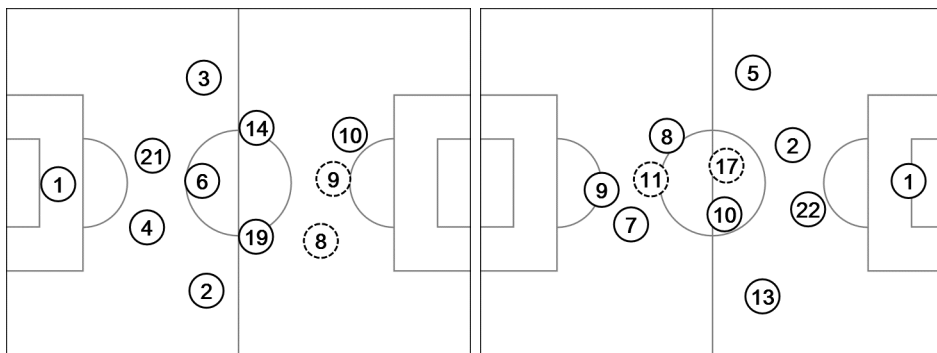

Total time played 97'26"
49% - 25'06" Ball possession 51% - 26'12"
Actual formation
Direction of play --> <-- Direction of play

- LLORIS 1
- DEBUCHY 2
- EVRA 3
- VARANE 4
- CABAYE 6
- VALBUENA 8
- GIROUD 9
- BENZEMA 10
- MATUIDI 14
- POGBA 19
- KOSCIELNY 21
- GRIEZMANN 11
- SISSOKO 18