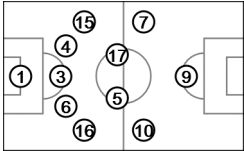

Costa Rica

Tactical line-up