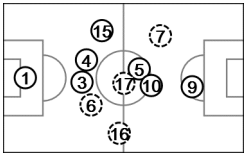

Round of 16

Players Heat Map

Costa Rica - Greece 1 : 1 AET (1 : 1, 0 : 0) 5 : 3 PSO

52 29 JUN 2014 17:00 Recife / Arena Pernambuco / BRA

Costa Rica

Tactical line-up

Direction of play →

Actual formation

1 NAVAS
5,759 m / 129°42"

6 DUARTE
6,873 m / 67°55"

15 DIAZ
12,448 m / 129°42"

2 ACOSTA
5,391 m / 51°15"

3 GONZALEZ
12,033 m / 129°42"

7 BOLANOS
8,564 m / 85°00"

16 GAMBOA
8,322 m / 78°27"

14 BRENES
4,902 m / 44°42"