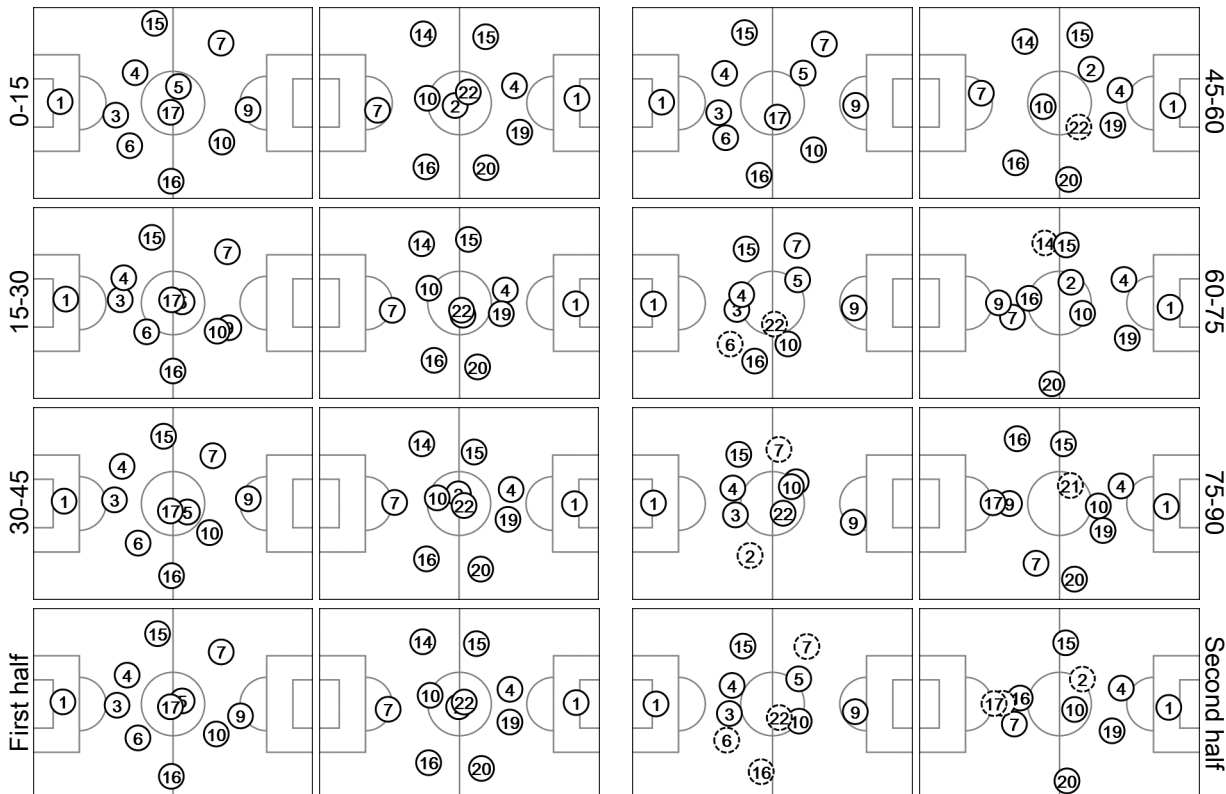

- 1 KARNEZIS
- 2 MANIATIS
- 4 MANOLAS
- 7 SAMARAS
- 10 KARAGOUNIS
- 14 SALPINGIDIS
- 15 TOROSIDIS
- 16 CHRISTODOULOU
- 19 PAPASTATHOPOC
- 20 CHOLEVAS
- 22 SAMARIS
- 9 MITROGLOU
- 17 GEKAS
- 21 KATSOURANIS