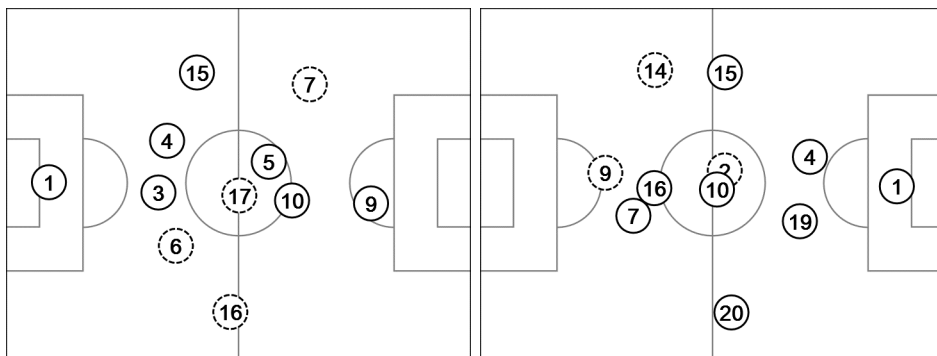

# 52 29 JUN 2014 17:00 Recife / Arena Pernambuco / BRA

66' In 22 CUBERO / Out 17 TEJEDA  
 66' Oscar DUARTE  
 77' In 2 ACOSTA / Out 16 GAMBOA  
 83' In 14 BRENES / Out 7 BOLANOS

58' In 9 MITROGLOU / Out 22 SAMARIS  
 69' In 17 GEKAS / Out 14 SALPINGIDIS  
 78' In 21 KATSOURANIS / Out 2 MANIATIS

Total time played 129'42"  
 43% - 29'10" Ball possession 57% - 38'53"  
 Actual formation  
 Direction of play --> <-- Direction of play

- NAVAS 1
- GONZALEZ 3
- UMANA 4
- BORGES 5
- DUARTE 6
- BOLANOS 7
- CAMPBELL 9
- RUIZ 10
- DIAZ 15
- GAMBOA 16
- TEJEDA 17
- ACOSTA 2
- BRENES 14
- CUBERO 22