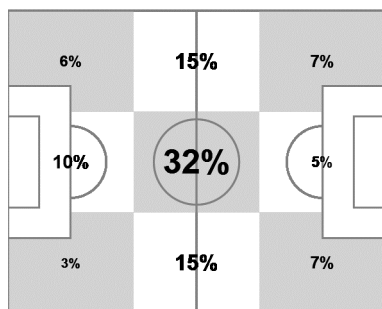

Team Tracking Statistics

Group F

Nigeria - Argentina 2 : 3 ( 1 : 2 )

# 43 25 JUN 2014 13:00 Porto Alegre / Estadio Beira-Rio / BRA

Argentina

Ball possession heat map

Attacking direction →

Attack origin

#	Name	Time	Distance covered (metres)			Time spent			Sprints	Top speed	Activity time spent		
			Total	In Poss	Not in Poss	Opp. Half	Att. 3rd	Pen. Area			Low	Medium	High
1	ROMERO	96'11"	2,946	1,059	990				2	22.46	99%		1%
2	GARAY	96'11"	9,647	3,550	3,387	22%	15%	10%	25	26.46	85%	8%	7%
4	ZABALETA	96'11"	8,977	3,499	3,213	29%	5%	1%	32	26.86	86%	7%	7%
5	GAGO	96'11"	10,369	<b>4,159</b>	3,683	46%	14%	1%	27	27.00	80%	8%	12%
7	DI MARIA	96'11"	9,703	4,069	3,181	61%	32%	2%	39	<b>32.87</b>	84%	7%	9%
9	HIGUAIN	92'33"	9,735	4,152	2,870	78%	49%	19%	<b>47</b>	30.13	85%	6%	9%
10	MESSI	64'52"	5,921	2,567	1,635	78%	45%	7%	24	29.59	88%	5%	7%
14	MASCHERANO	96'11"	9,728	3,658	3,608	39%	5%		26	29.41	84%	8%	8%
16	ROJO	96'11"	<b>10,562</b>	4,057	3,634	40%	20%	11%	39	28.66	82%	8%	10%
17	F. FERNANDEZ	96'11"	9,397	3,507	3,334	18%	9%	6%	21	27.79	85%	8%	7%
20	AGUERO	37'15"	3,781	1,771	1,076	81%	54%	12%	18	28.51	86%	6%	8%
6	BIGLIA	3'38"	481	94	322	50%	10%			13.18	64%	15%	21%
19	ALVAREZ	31'20"	3,723	1,329	1,425	48%	25%	17%	20	30.89	77%	9%	14%
22	LAVEZZI	58'56"	7,092	2,868	2,099	65%	38%	10%	39	31.61	77%	10%	13%

In Poss: Team in possession      Opp. Half: In opposing half      Bold values: top performing in the match  
 Not In Poss: Opposite team in possession      Att. 3rd: In attaching third  
 Pen. Area: In penalty area