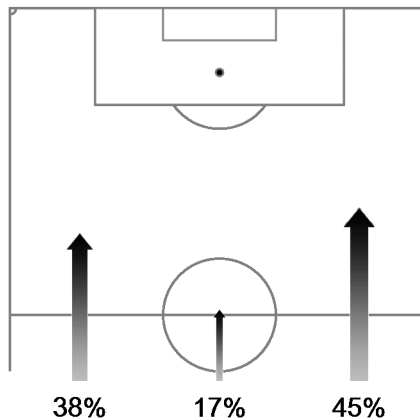

# 43 25 JUN 2014 13:00 Porto Alegre / Estadio Beira-Rio / BRA

Argentina

Ball possession heat map

Attacking direction →

Attack origin

#	Name	Time	Distance covered (metres)			Time spent			Sprints	Top speed	Activity time spent		
			Total	In Poss	Not in Poss	Opp. Half	Att. 3rd	Pen. Area			Low	Medium	High
1	ROMERO	96'11"	2,946	1,059	990				2	22.46	99%		1%
2	GARAY	96'11"	9,647	3,550	3,387	22%	15%	10%	25	26.46	85%	8%	7%
4	ZABALETA	96'11"	8,977	3,499	3,213	29%	5%	1%	32	26.86	86%	7%	7%
5	GAGO	96'11"	10,369	<b>4,159</b>	3,683	46%	14%	1%	27	27.00	80%	8%	12%
7	DI MARIA	96'11"	9,703	4,069	3,181	61%	32%	2%	39	<b>32.87</b>	84%	7%	9%
9	HIGUAIN	92'33"	9,735	4,152	2,870	78%	49%	19%	<b>47</b>	30.13	85%	6%	9%
10	MESSI	64'52"	5,921	2,567	1,635	78%	45%	7%	24	29.59	88%	5%	7%
14	MASCHERANO	96'11"	9,728	3,658	3,608	39%	5%		26	29.41	84%	8%	8%
16	ROJO	96'11"	<b>10,562</b>	4,057	3,634	40%	20%	11%	39	28.66	82%	8%	10%
17	F. FERNANDEZ	96'11"	9,397	3,507	3,334	18%	9%	6%	21	27.79	85%	8%	7%
20	AGUERO	37'15"	3,781	1,771	1,076	81%	54%	12%	18	28.51	86%	6%	8%
6	BIGLIA	3'38"	481	94	322	50%	10%			13.18	64%	15%	21%
19	ALVAREZ	31'20"	3,723	1,329	1,425	48%	25%	17%	20	30.89	77%	9%	14%
22	LAVEZZI	58'56"	7,092	2,868	2,099	65%	38%	10%	39	31.61	77%	10%	13%

In Poss: Team in possession      Opp. Half: In opposing half      Bold values: top performing in the match  
 Not In Poss: Opposite team in possession      Att. 3rd: In attaching third  
 Pen. Area: In penalty area