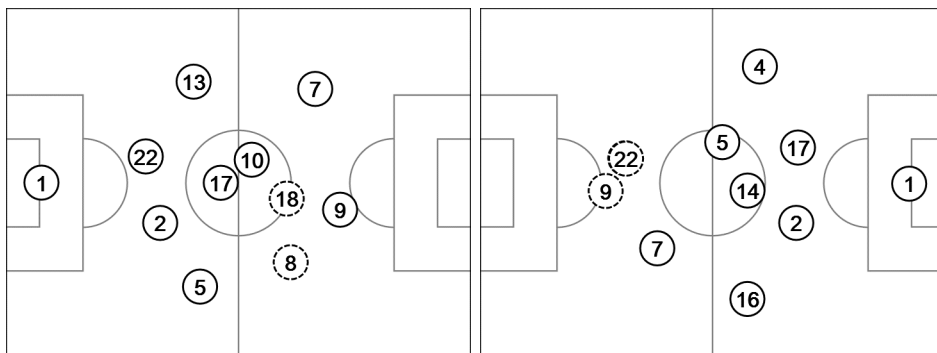

Group F

Actual Formation

Nigeria - Argentina 2 : 3 (1 : 2)

43 25 JUN 2014 13:00 Porto Alegre / Estadio Beira-Rio / BRA

66' In 20 UCHEBO / Out 18 BABATUNDE
80' In 19 NWOFOR / Out 8 ODEMWINGIE

38' In 22 LAVEZZI / Out 20 AGUERO
63' In 19 ALVAREZ / Out 10 MESSI
90+1' In 6 BIGLIA / Out 9 HIGUAIN

Total time played 96'11"
43% - 24'02" Ball possession 57% - 31'24"
Actual formation
Direction of play --> <-- Direction of play

- ENYEAMA 1
- YOBO 2
- AMBROSE 5
- MUSA 7
- ODEMWINGIE 8
- EMENIKE 9
- MIKEL 10
- OSHANIWA 13
- ONAZI 17
- BABATUNDE 18
- OMERUO 22
- NWOFOR 19
- UCHEBO 20

- 1 ROMERO
- 2 GARAY
- 4 ZABALETA
- 5 GAGO
- 7 DI MARIA
- 9 HIGUAIN
- 10 MESSI
- 14 MASCHERANO
- 16 ROJO
- 17 F. FERNANDEZ
- 20 AGUERO
- 6 BIGLIA
- 19 ALVAREZ
- 22 LAVEZZI

Did not play the entire match Substitution Sent off Actual formation: average player positions