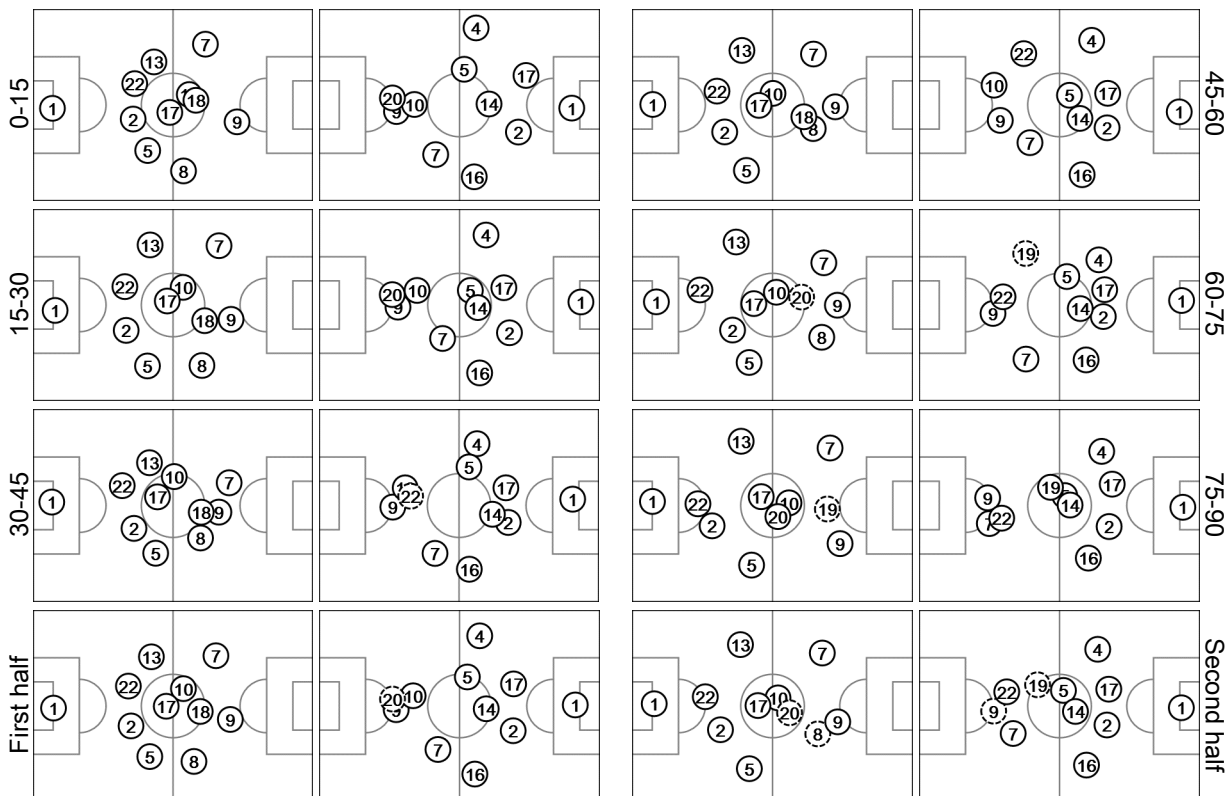

Group F

Actual Formation

Nigeria - Argentina 2 : 3 (1 : 2)

43 25 JUN 2014 13:00 Porto Alegre / Estadio Beira-Rio / BRA

66' In 20 UCHEBO / Out 18 BABATUNDE
80' In 19 NWOFOR / Out 8 ODEMWINGIE

38' In 22 LAVEZZI / Out 20 AGUERO
63' In 19 ALVAREZ / Out 10 MESSI
90+1' In 6 BIGLIA / Out 9 HIGUAIN

Total time played 96'11"
43% - 24'02" Ball possession 57% - 31'24"
Actual formation
Direction of play --> <-- Direction of play

- ENYEAMA 1
- YOBO 2
- AMBROSE 5
- MUSA 7
- ODEMWINGIE 8
- EMENIKE 9
- MIKEL 10
- OSHANIWA 13
- ONAZI 17
- BABATUNDE 18
- OMERUO 22
- NWOFOR 19
- UCHEBO 20

- 1 ROMERO
- 2 GARAY
- 4 ZABALETA
- 5 GAGO
- 7 DI MARIA
- 9 HIGUAIN
- 10 MESSI
- 14 MASCHERANO
- 16 ROJO
- 17 F. FERNANDEZ
- 20 AGUERO
- 6 BIGLIA
- 19 ALVAREZ
- 22 LAVEZZI

Did not play the entire match Substitution Sent off Actual formation: average player positions