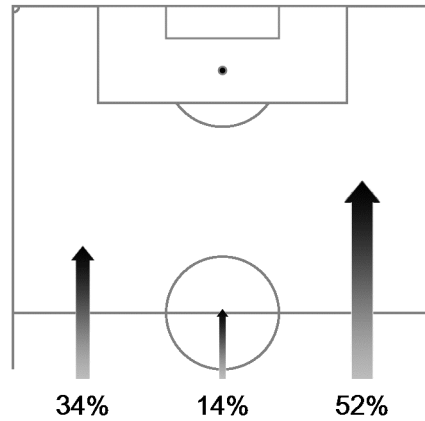

# 41 25 JUN 2014 16:00 Manaus / Arena Amazonia / BRA

Switzerland

Ball possession heat map

Attacking direction →

Attack origin

#	Name	Time	Distance covered (metres)			Time spent			Sprints	Top speed	Activity time spent		
			Total	In Poss	Not in Poss	Opp. Half	Att. 3rd	Pen. Area			Low	Medium	High
1	BENAGLIO	94'58"	4,804	1,425	1,881				3	23.94	98%	1%	1%
2	LICHTSTEINER	94'58"	9,944	3,094	4,373	21%	7%	1%	24	27.40	84%	9%	7%
8	INLER	94'58"	10,518	3,211	4,594	32%	8%	1%	14	28.51	82%	10%	8%
10	XHAKA	77'59"	9,038	2,900	3,695	47%	20%	4%	43	26.86	80%	9%	11%
11	BEHRAMI	94'58"	10,673	2,830	<b>5,110</b>	26%	4%	4%	31	25.02	80%	10%	10%
13	RODRIGUEZ	94'58"	9,568	2,927	4,224	22%	6%	1%	19	29.77	85%	8%	7%
18	MEHMEDI	94'58"	<b>10,908</b>	3,536	4,554	50%	20%	4%	<b>55</b>	27.79	82%	9%	9%
19	DRMIC	74'59"	8,487	2,884	3,191	74%	35%	7%	41	30.35	82%	7%	11%
20	DJOUROU	94'58"	8,165	2,329	3,656	7%	4%	2%	10	24.62	90%	6%	4%
22	SCHAER	94'58"	8,511	2,522	3,593	7%	4%	2%	12	24.62	89%	6%	5%
23	SHAQIRI	88'19"	10,064	3,328	3,931	55%	24%	3%	28	28.69	82%	9%	9%
6	LANG	16'58"	2,119	683	962	43%	22%	3%	9	25.02	76%	11%	13%
9	SEFEROVIC	19'59"	2,250	731	905	61%	24%	4%	7	28.84	81%	10%	9%
15	DZEMAILI	6'39"	859	100	452	42%	4%		2	20.48	76%	10%	14%

In Poss: Team in possession      Opp. Half: In opposing half      Bold values: top performing in the match  
 Not In Poss: Opposite team in possession      Att. 3rd: In attacking third  
 Pen. Area: In penalty area