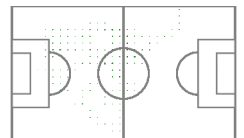

## Argentina

Tactical line-up

Direction of play →

Actual formation

**1 ROMERO**  
2,973 m / 96'42"

**7 DI MARIA**  
9,300 m / 95'20"

**16 ROJO**  
11,184 m / 96'42"

**6 BIGLIA**  
149 m / 1'22"

## Iran

Tactical line-up

Direction of play →

Actual formation

**12 A. HAGHIGHI**  
4,390 m / 96'42"

**6 NEKOUNAM**  
11,041 m / 96'42"

**16 GHOOCHANNEJAD**  
11,117 m / 96'42"

**2 HEYDARI**  
2,242 m / 18'35"

**3 HAJI SAFI**  
10,131 m / 89'26"

**7 SHOJAEI**  
9,177 m / 78'07"

**21 DEJAGAH**  
9,550 m / 86'29"

**8 R. HAGHIGHI**  
866 m / 7'16"

**4 HOSSEINI**  
9,133 m / 96'42"

**14 TIMOTIAN**  
10,942 m / 96'42"

**23 POOLADI**  
9,065 m / 96'42"

**9 JAHAN BAKHSH**  
1,381 m / 10'12"

**5 SADEGHI**  
9,360 m / 96'42"

**15 MONTAZERI**  
9,635 m / 96'42"

Actual formation: average player positions

FIFA does not vouch for the accuracy of technical statistics compiled in association with its competition results system partner.