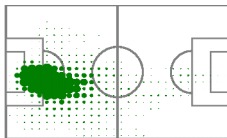

## Argentina

Tactical line-up

Direction of play →

Actual formation

**1 ROMERO**  
2,973 m / 96'42"

**7 DI MARIA**  
9,300 m / 95'20"

**16 ROJO**  
11,184 m / 96'42"

**6 BIGLIA**  
149 m / 1'22"

## Iran

Tactical line-up

Direction of play →

Actual formation

**12 A. HAGHIGHI**  
4,390 m / 96'42"

**6 NEKOUNAM**  
11,041 m / 96'42"

**16 GHOOCHANNEJAD**  
11,117 m / 96'42"

**2 HEYDARI**  
2,242 m / 18'35"

**3 HAJI SAFI**  
10,131 m / 89'26"

**7 SHOJAEI**  
9,177 m / 78'07"

**21 DEJAGAH**  
9,550 m / 86'29"

**8 R. HAGHIGHI**  
866 m / 7'16"

**4 HOSSEINI**  
9,133 m / 96'42"

**14 TIMOTIAN**  
10,942 m / 96'42"

**23 POOLADI**  
9,065 m / 96'42"

**9 JAHAN BAKHSH**  
1,381 m / 10'12"

**5 SADEGHI**  
9,360 m / 96'42"

**15 MONTAZERI**  
9,635 m / 96'42"

Actual formation: average player positions

FIFA does not vouch for the accuracy of technical statistics compiled in association with its competition results system partner.