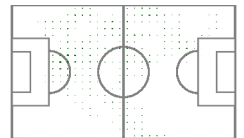

## Argentina

Tactical line-up

Direction of play →

Actual formation

**1 ROMERO**  
2,973 m / 96'42"

**7 DI MARIA**  
9,300 m / 95'20"

**16 ROJO**  
11,184 m / 96'42"

**6 BIGLIA**  
149 m / 1'22"

## Iran

Tactical line-up

Direction of play →

Actual formation

**12 A. HAGHIGHI**  
4,390 m / 96'42"

**6 NEKOUNAM**  
11,041 m / 96'42"

**16 GHOOCHANNEJAD**  
11,117 m / 96'42"

**2 HEYDARI**  
2,242 m / 18'35"

**3 HAJI SAFI**  
10,131 m / 89'26"

**7 SHOJAEI**  
9,177 m / 78'07"

**21 DEJAGAH**  
9,550 m / 86'29"

**8 R. HAGHIGHI**  
866 m / 7'16"

**4 HOSSEINI**  
9,133 m / 96'42"

**14 TIMOTIAN**  
10,942 m / 96'42"

**23 POOLADI**  
9,065 m / 96'42"

**9 JAHAN BAKHSH**  
1,381 m / 10'12"

**5 SADEGHI**  
9,360 m / 96'42"

**15 MONTAZERI**  
9,635 m / 96'42"

Actual formation: average player positions

FIFA does not vouch for the accuracy of technical statistics compiled in association with its competition results system partner.