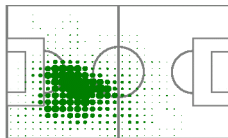

## Argentina

Tactical line-up

Direction of play →

Actual formation

**1 ROMERO**  
2,973 m / 96'42"

**7 DI MARIA**  
9,300 m / 95'20"

**16 ROJO**  
11,184 m / 96'42"

**6 BIGLIA**  
149 m / 1'22"

## Iran

Tactical line-up

Direction of play →

Actual formation

**12 A. HAGHIGHI**  
4,390 m / 96'42"

**6 NEKOUNAM**  
11,041 m / 96'42"

**16 GHOOCHANNEJAD**  
11,117 m / 96'42"

**2 HEYDARI**  
2,242 m / 18'35"

**3 HAJI SAFI**  
10,131 m / 89'26"

**7 SHOJAEI**  
9,177 m / 78'07"

**21 DEJAGAH**  
9,550 m / 86'29"

**8 R. HAGHIGHI**  
866 m / 7'16"

**4 HOSSEINI**  
9,133 m / 96'42"

**14 TIMOTIAN**  
10,942 m / 96'42"

**23 POOLADI**  
9,065 m / 96'42"

**9 JAHAN BAKHSH**  
1,381 m / 10'12"

**5 SADEGHI**  
9,360 m / 96'42"

**15 MONTAZERI**  
9,635 m / 96'42"

Actual formation: average player positions

FIFA does not vouch for the accuracy of technical statistics compiled in association with its competition results system partner.