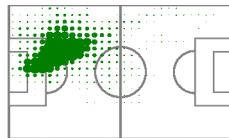

## Argentina

Tactical line-up

Direction of play →

Actual formation

**1 ROMERO**  
2,973 m / 96'42"

**7 DI MARIA**  
9,300 m / 95'20"

**16 ROJO**  
11,184 m / 96'42"

**6 BIGLIA**  
149 m / 1'22"

## Iran

Tactical line-up

Direction of play →

Actual formation

**12 A. HAGHIGHI**  
4,390 m / 96'42"

**6 NEKOUNAM**  
11,041 m / 96'42"

**16 GHOOCHANNEJAD**  
11,117 m / 96'42"

**2 HEYDARI**  
2,242 m / 18'35"

**3 HAJI SAFI**  
10,131 m / 89'26"

**7 SHOJAEI**  
9,177 m / 78'07"

**21 DEJAGAH**  
9,550 m / 86'29"

**8 R. HAGHIGHI**  
866 m / 7'16"

**4 HOSSEINI**  
9,133 m / 96'42"

**14 TIMOTIAN**  
10,942 m / 96'42"

**23 POOLADI**  
9,065 m / 96'42"

**9 JAHAN BAKHSH**  
1,381 m / 10'12"

**5 SADEGHI**  
9,360 m / 96'42"

**15 MONTAZERI**  
9,635 m / 96'42"

Actual formation: average player positions

FIFA does not vouch for the accuracy of technical statistics compiled in association with its competition results system partner.