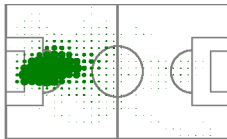

## Argentina

Tactical line-up

Direction of play →

Actual formation

**1 ROMERO**  
2,973 m / 96'42"

**7 DI MARIA**  
9,300 m / 95'20"

**16 ROJO**  
11,184 m / 96'42"

**6 BIGLIA**  
149 m / 1'22"

## Iran

Tactical line-up

Direction of play →

Actual formation

**12 A. HAGHIGHI**  
4,390 m / 96'42"

**6 NEKOUNAM**  
11,041 m / 96'42"

**16 GHOOCHANNEJAD**  
11,117 m / 96'42"

**2 HEYDARI**  
2,242 m / 18'35"

**3 HAJI SAFI**  
10,131 m / 89'26"

**7 SHOJAEI**  
9,177 m / 78'07"

**21 DEJAGAH**  
9,550 m / 86'29"

**8 R. HAGHIGHI**  
866 m / 7'16"

**4 HOSSEINI**  
9,133 m / 96'42"

**14 TIMOTIAN**  
10,942 m / 96'42"

**23 POOLADI**  
9,065 m / 96'42"

**9 JAHAN BAKHSH**  
1,381 m / 10'12"

**5 SADEGHI**  
9,360 m / 96'42"

**15 MONTAZERI**  
9,635 m / 96'42"

Actual formation: average player positions

FIFA does not vouch for the accuracy of technical statistics compiled in association with its competition results system partner.