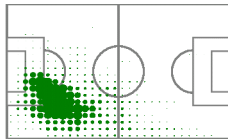

## Argentina

Tactical line-up

Direction of play →

Actual formation

**1 ROMERO**  
2,973 m / 96'42"

**7 DI MARIA**  
9,300 m / 95'20"

**16 ROJO**  
11,184 m / 96'42"

**6 BIGLIA**  
149 m / 1'22"

## Iran

Tactical line-up

Direction of play →

Actual formation

**12 A. HAGHIGHI**  
4,390 m / 96'42"

**6 NEKOUNAM**  
11,041 m / 96'42"

**16 GHOOCHANNEJAD**  
11,117 m / 96'42"

**2 HEYDARI**  
2,242 m / 18'35"

**23 POOLADI**  
9,065 m / 96'42"

**9 JAHAN BAKHSH**  
1,381 m / 10'12"

**5 SADEGHI**  
9,360 m / 96'42"

**15 MONTAZERI**  
9,635 m / 96'42"

Actual formation: average player positions

FIFA does not vouch for the accuracy of technical statistics compiled in association with its competition results system partner.