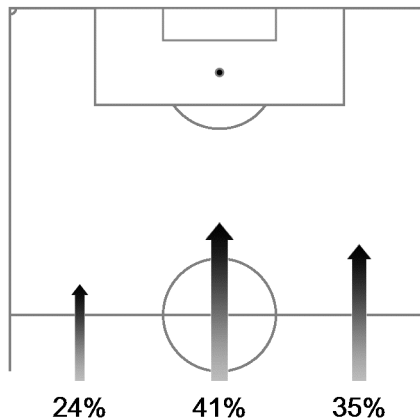

Team Tracking Statistics

Group E

Honduras - Ecuador 1 : 2 (1 : 1)

26 20 JUN 2014 19:00 Curitiba / Arena Da Baixada / BRA

Honduras

Ball possession heat map

Attacking direction →

Attack origin

#	Name	Time	Distance covered (metres)			Time spent			Sprints	Top speed	Activity time spent		
			Total	In Poss	Not in Poss	Opp. Half	Att. 3rd	Pen. Area			Low	Medium	High
18	VALLADARES	97'27"	3,444	901	1,005					14.26	99%	1%	
3	FIGUEROA	97'27"	8,530	2,636	3,197	16%	7%	2%	30	24.84	88%	6%	6%
5	BERNARDEZ	97'27"	7,847	2,254	2,857	11%	4%	2%	12	24.12	91%	5%	4%
7	IZAGUIRRE	48'02"	4,688	1,253	1,936	22%	8%	1%	18	27.72	85%	7%	8%
11	BENGTSON	97'27"	8,792	2,985	2,837	71%	40%	10%	40	25.60	86%	7%	7%
13	COSTLY	97'27"	8,718	2,869	2,889	71%	39%	9%	31	30.35	87%	6%	7%
14	B. GARCIA	85'14"	8,169	2,751	2,963	55%	20%	2%	31	26.32	84%	8%	8%
15	ESPINOZA	97'27"	10,100	3,207	3,739	54%	25%	4%	50	27.94	82%	8%	10%
19	GARRIDO	73'25"	8,378	2,490	3,499	25%	3%		26	26.50	79%	10%	11%
20	CLAROS	97'27"	9,797	3,226	3,668	34%	9%	2%	27	26.86	83%	9%	8%
21	BECKELES	97'27"	9,478	3,078	3,457	26%	10%	3%	44	28.66	85%	6%	9%
6	J. C. GARCIA	49'25"	4,497	1,697	1,480	31%	15%	6%	12	29.05	85%	8%	7%
10	M. MARTINEZ	24'02"	2,182	889	597	66%	23%		5	25.24	87%	5%	8%
23	M. CHAVEZ	12'13"	1,180	371	425	52%	17%		3	22.86	85%	6%	9%

In Poss: Team in possession Opp. Half: In opposing half Bold values: top performing in the match
 Not In Poss: Opposite team in possession Att. 3rd: In attacking third
 Pen. Area: In penalty area

FIFA does not vouch for the accuracy of technical statistics compiled in association with its competition results system partner.