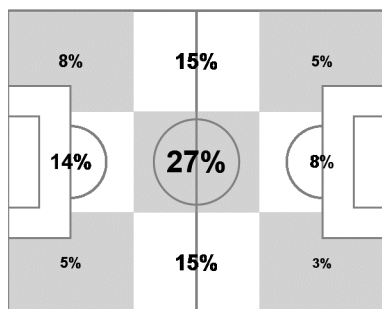

Team Tracking Statistics

Group E

Honduras - Ecuador 1 : 2 (1 : 1)

26 20 JUN 2014 19:00 Curitiba / Arena Da Baixada / BRA

Honduras

Ball possession heat map

Attacking direction →

Attack origin

#	Name	Time	Distance covered (metres)			Time spent			Sprints	Top speed	Activity time spent		
			Total	In Poss	Not in Poss	Opp. Half	Att. 3rd	Pen. Area			Low	Medium	High
18	VALLADARES	97'27"	3,444	901	1,005					14.26	99%	1%	
3	FIGUEROA	97'27"	8,530	2,636	3,197	16%	7%	2%	30	24.84	88%	6%	6%
5	BERNARDEZ	97'27"	7,847	2,254	2,857	11%	4%	2%	12	24.12	91%	5%	4%
7	IZAGUIRRE	48'02"	4,688	1,253	1,936	22%	8%	1%	18	27.72	85%	7%	8%
11	BENGTSON	97'27"	8,792	2,985	2,837	71%	40%	10%	40	25.60	86%	7%	7%
13	COSTLY	97'27"	8,718	2,869	2,889	71%	39%	9%	31	30.35	87%	6%	7%
14	B. GARCIA	85'14"	8,169	2,751	2,963	55%	20%	2%	31	26.32	84%	8%	8%
15	ESPINOZA	97'27"	10,100	3,207	3,739	54%	25%	4%	50	27.94	82%	8%	10%
19	GARRIDO	73'25"	8,378	2,490	3,499	25%	3%		26	26.50	79%	10%	11%
20	CLAROS	97'27"	9,797	3,226	3,668	34%	9%	2%	27	26.86	83%	9%	8%
21	BECKELES	97'27"	9,478	3,078	3,457	26%	10%	3%	44	28.66	85%	6%	9%
6	J. C. GARCIA	49'25"	4,497	1,697	1,480	31%	15%	6%	12	29.05	85%	8%	7%
10	M. MARTINEZ	24'02"	2,182	889	597	66%	23%		5	25.24	87%	5%	8%
23	M. CHAVEZ	12'13"	1,180	371	425	52%	17%		3	22.86	85%	6%	9%

In Poss: Team in possession Opp. Half: In opposing half Bold values: top performing in the match
 Not In Poss: Opposite team in possession Att. 3rd: In attacking third
 Pen. Area: In penalty area

FIFA does not vouch for the accuracy of technical statistics compiled in association with its competition results system partner.