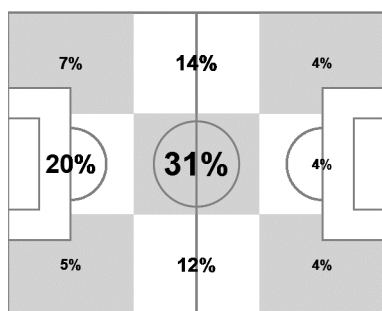

Group D

Italy - Costa Rica 0 : 1 (0 : 1)

24 20 JUN 2014 13:00 Recife / Arena Pernambuco / BRA

Italy

Ball possession heat map