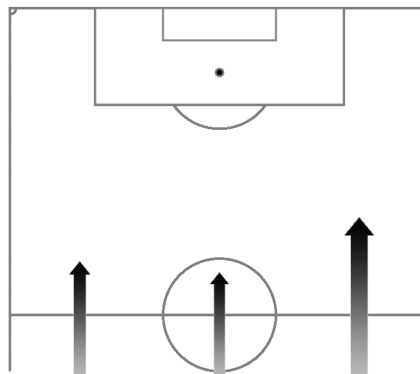

Total is not 100% due to rounding

#	Name	Time	Distance covered (metres)			Time spent			Sprints	Top speed	Activity time spent		
			Total	In Poss	Not in Poss	Opp. Half	Att. 3rd	Pen. Area			Low	Medium	High
1	BUFFON	95'56"	5,018	1,813	1,533				2	22.46	97%	1%	2%
3	CHIELLINI	95'56"	9,883	3,735	3,240	15%	4%	2%	25	30.35	85%	7%	8%
4	DARMIAN	95'56"	10,569	4,170	3,490	37%	11%	1%	30	23.58	81%	9%	10%
5	MOTTA	47'14"	5,440	2,127	1,735	38%	7%	1%	12	24.84	78%	11%	11%
6	CANDREVA	58'16"	6,276	2,511	1,999	57%	24%	2%	37	29.23	84%	7%	9%
7	ABATE	95'56"	9,429	3,691	3,025	30%	7%		21	31.46	86%	7%	7%
8	MARCHISIO	71'11"	7,927	3,151	2,591	56%	18%	3%	35	27.40	79%	9%	12%
9	BALOTELLI	95'56"	8,522	3,505	2,249	83%	41%	7%	28	29.59	90%	5%	5%
15	BARZAGLI	95'56"	9,858	3,823	3,140	12%	3%	2%	18	29.05	83%	10%	7%
16	DE ROSSI	95'56"	10,203	3,915	3,259	33%	8%	2%	9	22.46	81%	11%	8%
21	PIRLO	95'56"	10,078	4,175	3,109	46%	10%	1%	12	22.46	82%	11%	7%
10	CASSANO	48'42"	4,251	1,933	1,062	82%	40%	9%	12	25.70	88%	5%	7%
11	CERCI	24'45"	2,366	1,224	608	83%	38%	3%	5	24.62	86%	7%	7%
22	INSIGNE	37'39"	4,649	2,183	1,241	71%	29%	2%	23	25.60	78%	9%	13%

In Poss: Team in possession

Opp. Half: In opposing half

Bold values: top performing in the match

Not In Poss: Opposite team in possession

Att. 3rd: In attacking third

Pen. Area: In penalty area

FIFA does not vouch for the accuracy of technical statistics compiled in association with its competition results system partner.