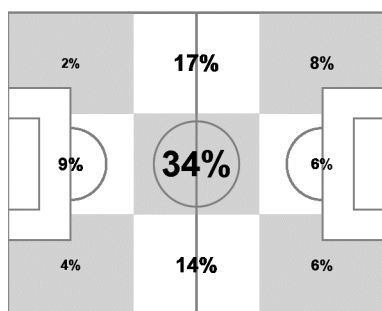

Team Tracking Statistics

Group H

Belgium - Algeria 2 : 1 (0 : 1)

15 17 JUN 2014 13:00 Belo Horizonte / Estadio Mineirao / BRA

Belgium

Ball possession heat map

Attacking direction →

Attack origin

#	Name	Time	Distance covered (metres)			Time spent			Sprints	Top speed	Activity time spent		
			Total	In Poss	Not in Poss	Opp. Half	Att. 3rd	Pen. Area			Low	Medium	High
1	COURTOIS	94'40"	3,449	1,557	925				2	16.42	99%		1%
2	ALDERWEIRELD	94'40"	10,874	4,843	2,869	49%	24%	2%	22	23.04	81%	10%	9%
4	KOMPANY	94'40"	10,226	4,349	2,906	29%	10%	4%	28	22.64	83%	9%	8%
5	VERTONGHEN	94'40"	9,146	4,026	2,511	49%	16%		25	25.78	87%	6%	7%
6	WITSEL	94'40"	11,107	4,957	2,914	56%	20%	3%	24	22.10	80%	9%	11%
7	DE BRUYNE	94'40"	11,687	5,509	3,003	70%	40%	2%	45	24.84	78%	10%	12%
9	LUKAKU	58'26"	6,135	2,680	1,528	89%	60%	12%	14	26.50	84%	7%	9%
10	E. HAZARD	94'40"	10,385	5,072	2,454	76%	46%	5%	28	28.15	84%	7%	9%
15	VAN BUYTEN	94'40"	9,653	3,944	2,797	32%	9%	3%	18	29.95	85%	8%	7%
19	DEMBELE	65'43"	7,540	3,602	1,951	68%	26%	1%	27	24.66	80%	9%	11%
22	CHADLI	46'04"	5,775	2,837	1,489	75%	41%	4%	15	25.24	77%	12%	11%
8	FELLAINI	28'57"	4,077	1,840	1,000	73%	49%	17%	20	27.79	72%	13%	15%
14	MERTENS	48'35"	5,451	2,341	1,352	76%	49%	7%	16	26.86	81%	9%	10%
17	ORIGI	36'14"	4,457	2,009	1,202	91%	56%	19%	22	30.13	78%	10%	12%

In Poss: Team in possession Opp. Half: In opposing half Bold values: top performing in the match
 Not In Poss: Opposite team in possession Att. 3rd: In attaching third
 Pen. Area: In penalty area

FIFA does not vouch for the accuracy of technical statistics compiled in association with its competition results system partner.