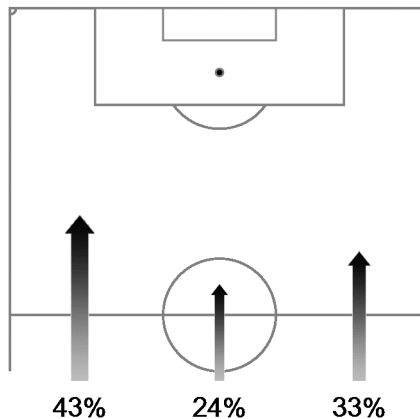

Team Tracking Statistics

Group H

Belgium - Algeria 2 : 1 (0 : 1)

15 17 JUN 2014 13:00 Belo Horizonte / Estadio Mineirao / BRA

Belgium

Ball possession heat map

Attacking direction →

Attack origin

#	Name	Time	Distance covered (metres)			Time spent			Sprints	Top speed	Activity time spent		
			Total	In Poss	Not in Poss	Opp. Half	Att. 3rd	Pen. Area			Low	Medium	High
1	COURTOIS	94'40"	3,449	1,557	925				2	16.42	99%		1%
2	ALDERWEIRELD	94'40"	10,874	4,843	2,869	49%	24%	2%	22	23.04	81%	10%	9%
4	KOMPANY	94'40"	10,226	4,349	2,906	29%	10%	4%	28	22.64	83%	9%	8%
5	VERTONGHEN	94'40"	9,146	4,026	2,511	49%	16%		25	25.78	87%	6%	7%
6	WITSEL	94'40"	11,107	4,957	2,914	56%	20%	3%	24	22.10	80%	9%	11%
7	DE BRUYNE	94'40"	11,687	5,509	3,003	70%	40%	2%	45	24.84	78%	10%	12%
9	LUKAKU	58'26"	6,135	2,680	1,528	89%	60%	12%	14	26.50	84%	7%	9%
10	E. HAZARD	94'40"	10,385	5,072	2,454	76%	46%	5%	28	28.15	84%	7%	9%
15	VAN BUYTEN	94'40"	9,653	3,944	2,797	32%	9%	3%	18	29.95	85%	8%	7%
19	DEMBELE	65'43"	7,540	3,602	1,951	68%	26%	1%	27	24.66	80%	9%	11%
22	CHADLI	46'04"	5,775	2,837	1,489	75%	41%	4%	15	25.24	77%	12%	11%
8	FELLAINI	28'57"	4,077	1,840	1,000	73%	49%	17%	20	27.79	72%	13%	15%
14	MERTENS	48'35"	5,451	2,341	1,352	76%	49%	7%	16	26.86	81%	9%	10%
17	ORIGI	36'14"	4,457	2,009	1,202	91%	56%	19%	22	30.13	78%	10%	12%

In Poss: Team in possession Opp. Half: In opposing half Bold values: top performing in the match
 Not In Poss: Opposite team in possession Att. 3rd: In attaching third
 Pen. Area: In penalty area

FIFA does not vouch for the accuracy of technical statistics compiled in association with its competition results system partner.