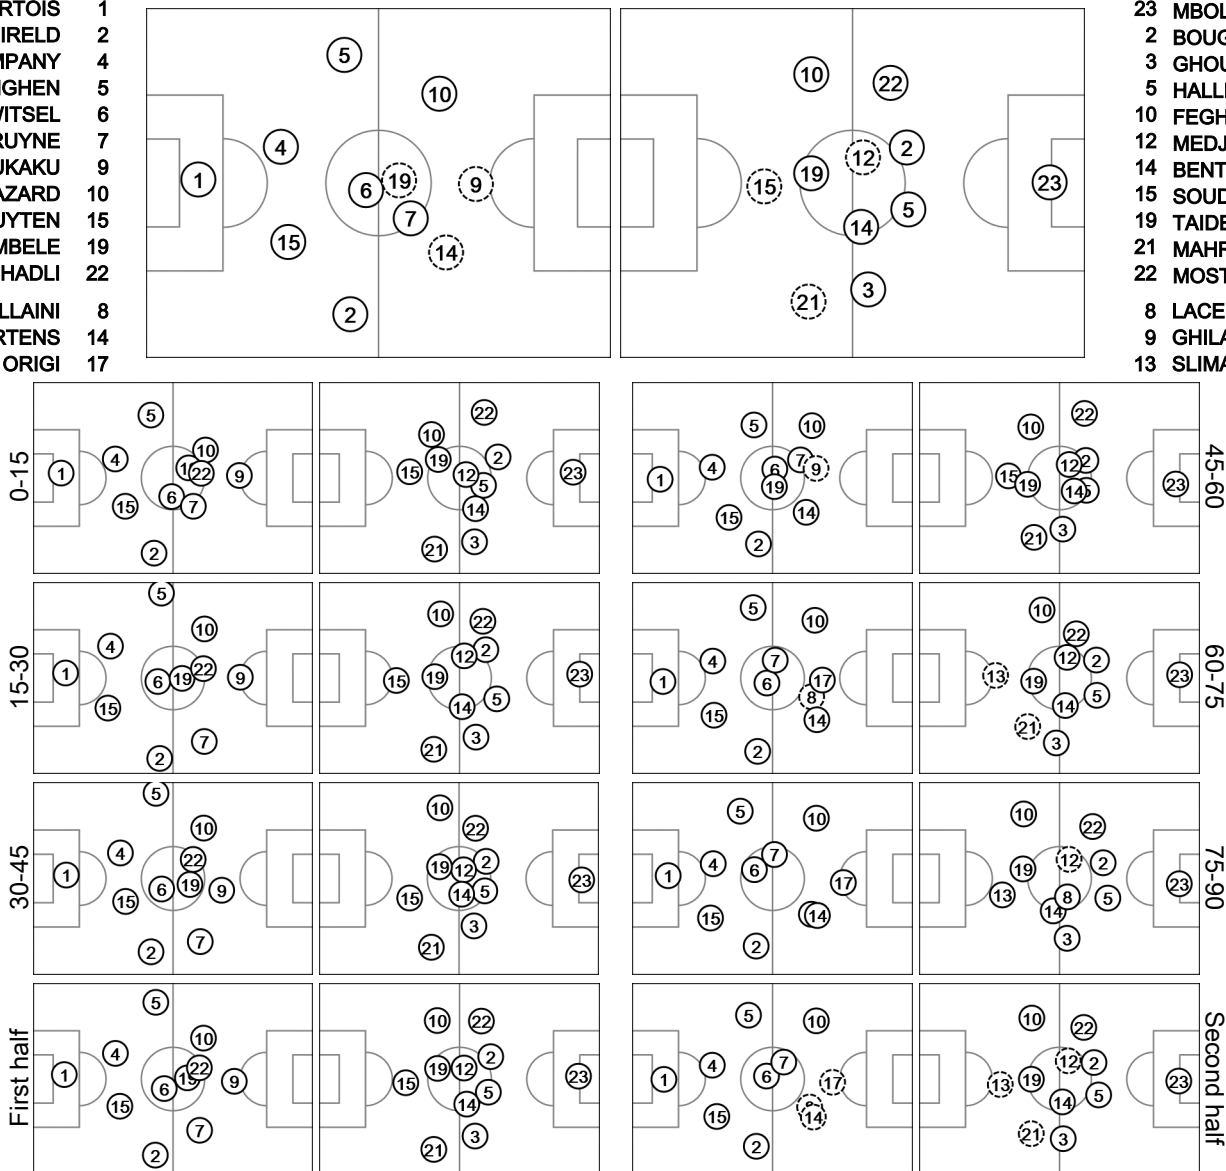

Actual Formation

Belgium - Algeria 2 : 1 (0 : 1)

15 17 JUN 2014 13:00 Belo Horizonte / Estadio Mineirao / BRA

46' ⌚ In 14 MERTENS / Out 22 CHADLI
58' ⌚ In 17 ORIGI / Out 9 LUKAKU
65' ⌚ In 8 FELLAINI / Out 19 DEMBELE

66' ⌚ In 13 SLIMANI / Out 15 SOUDANI
71' ⌚ In 8 LACEN / Out 21 MAHREZ
84' ⌚ In 9 GHILAS / Out 12 MEDJANI

Total time played 94'40"
65% - 36'46" Ball possession 35% - 19'42"
Actual formation
Direction of play --> <-- Direction of play

- COURTOIS 1
- ALDERWEIRELD 2
- KOMPANY 4
- VERTONGHEN 5
- WITSEL 6
- DE BRUYNE 7
- LUKAKU 9
- E. HAZARD 10
- VAN BUYTEN 15
- DEMBELE 19
- CHADLI 22
- FELLAINI 8
- MERTENS 14
- ORIGI 17

- 23 MBOLHI
- 2 BOUGUERRA
- 3 GHOULAM
- 5 HALLICHE
- 10 FEGHOULI
- 12 MEDJANI
- 14 BENTALEB
- 15 SOUDANI
- 19 TAIDER
- 21 MAHREZ
- 22 MOSTEFA
- 8 LACEN
- 9 GHILAS
- 13 SLIMANI