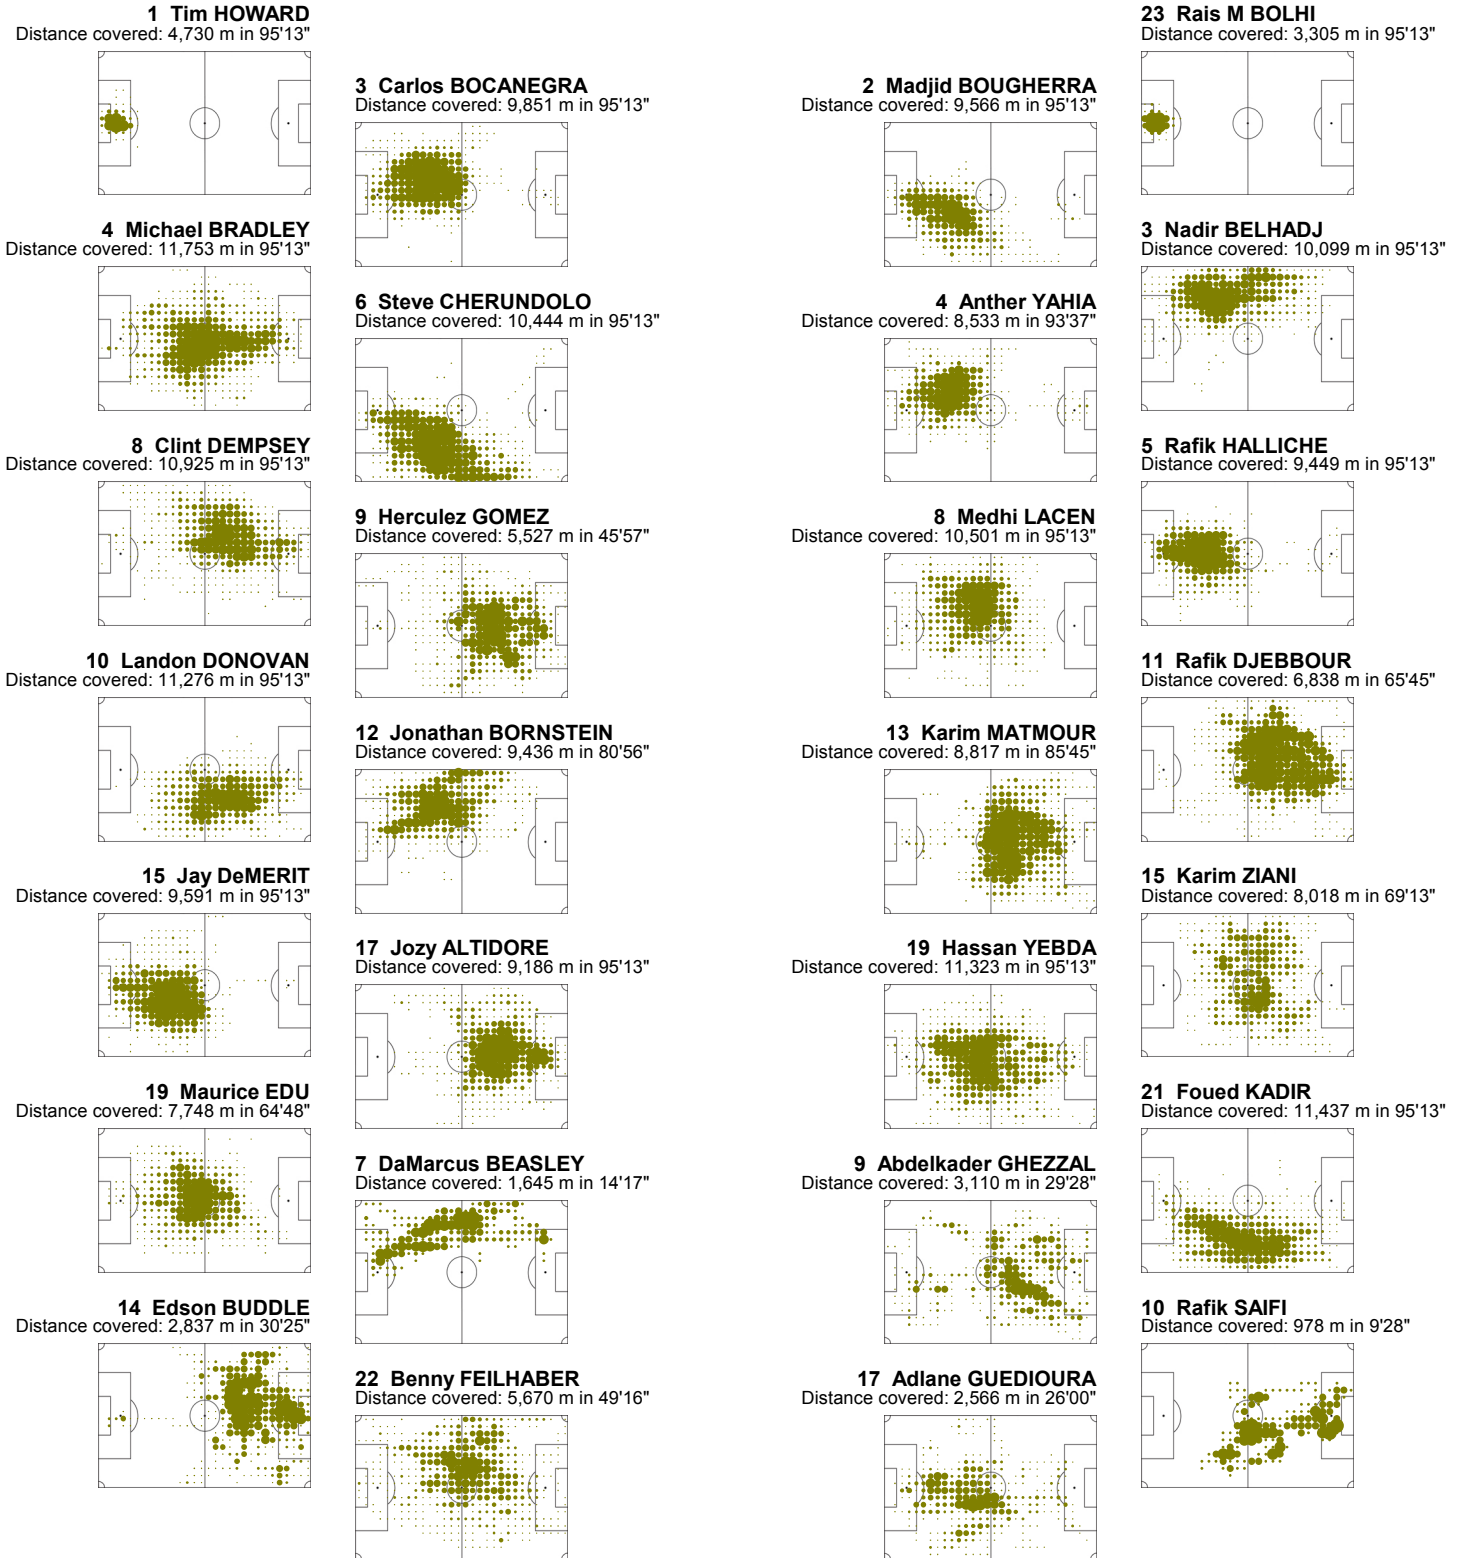

Players Heat Map

Group C

USA - Algeria 1:0 (0:0)

Tshwane/Pretoria / Loftus Versfeld Stadium / RSA

Direction of play →

FIFA does not vouch for the accuracy of technical statistics compiled in association with its competition results system partner.