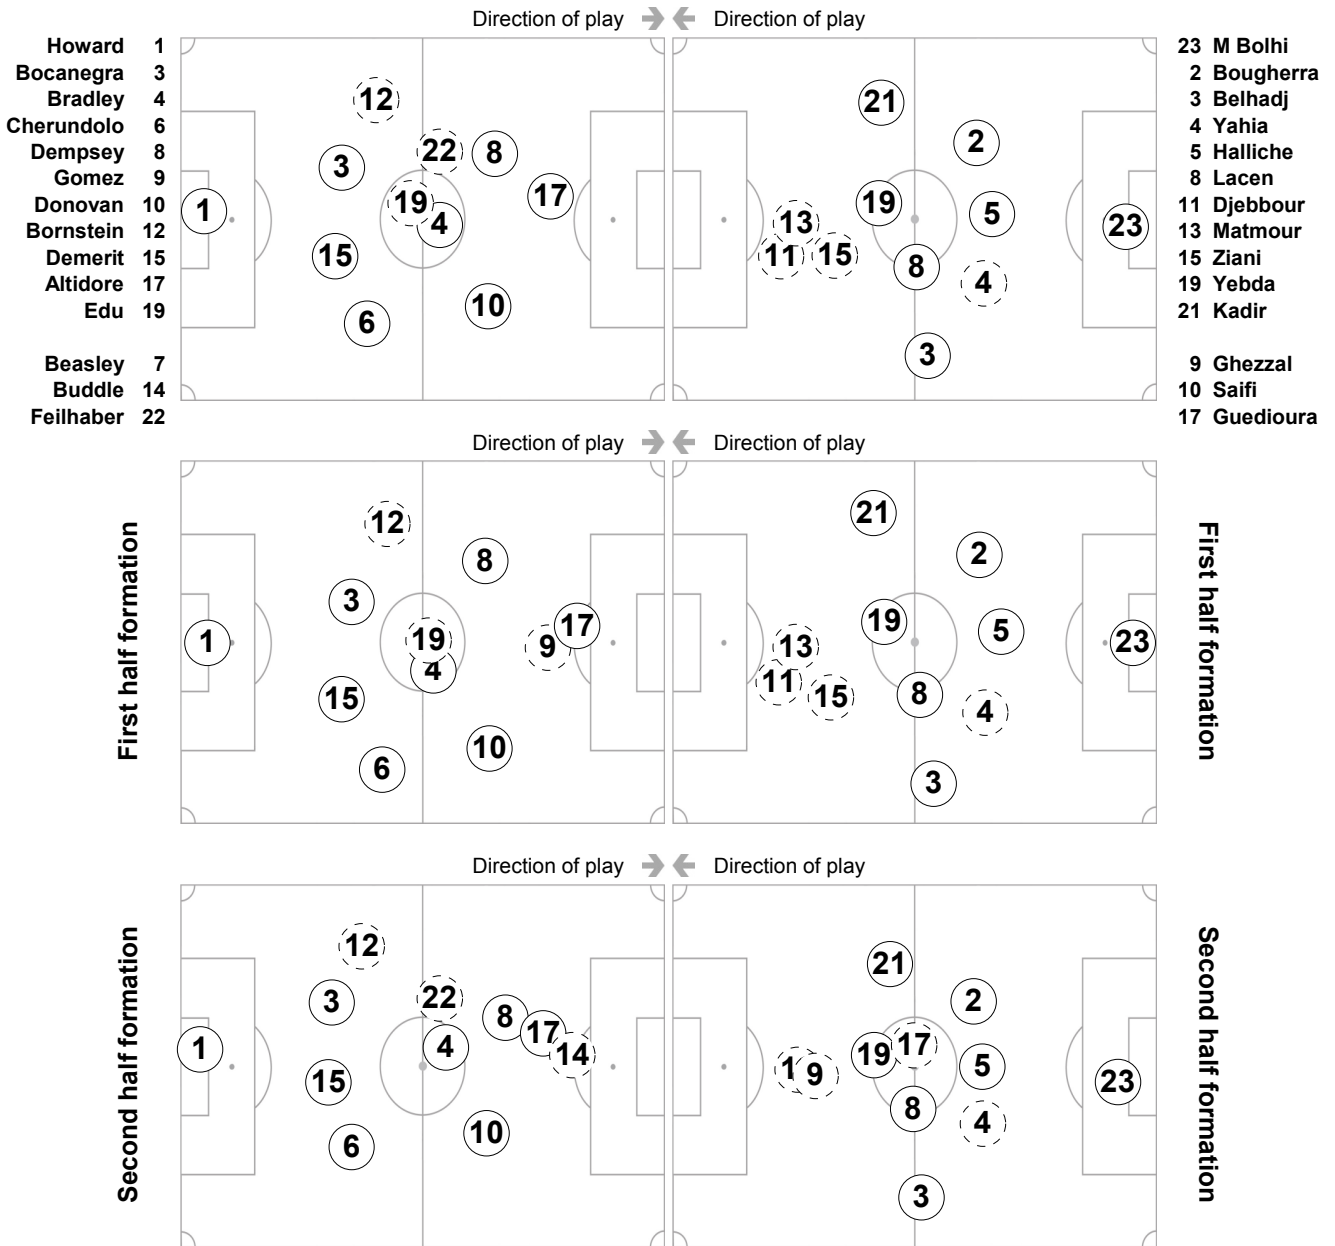

Actual Formation

Group C

USA - Algeria 1:0 (0:0)

Tshwane/Pretoria / Loftus Versfeld Stadium / RSA

46' (In) 22 Feilhaber / (Out) 9 Gomez
 64' (In) 14 Buddle / (Out) 19 Edu
 80' (In) 7 Beasley / (Out) 12 Bornstein

65' (In) 9 Ghezzal / (Out) 11 Djebbour
 69' (In) 17 Guedioura / (Out) 15 Ziani
 85' (In) 10 Saifi / (Out) 13 Matmour
 90'+3 4 Yahia

Total time played: 95'13"
51% - 32'57" Ball possession 49% - 31'17"

did not play the entire match substitution