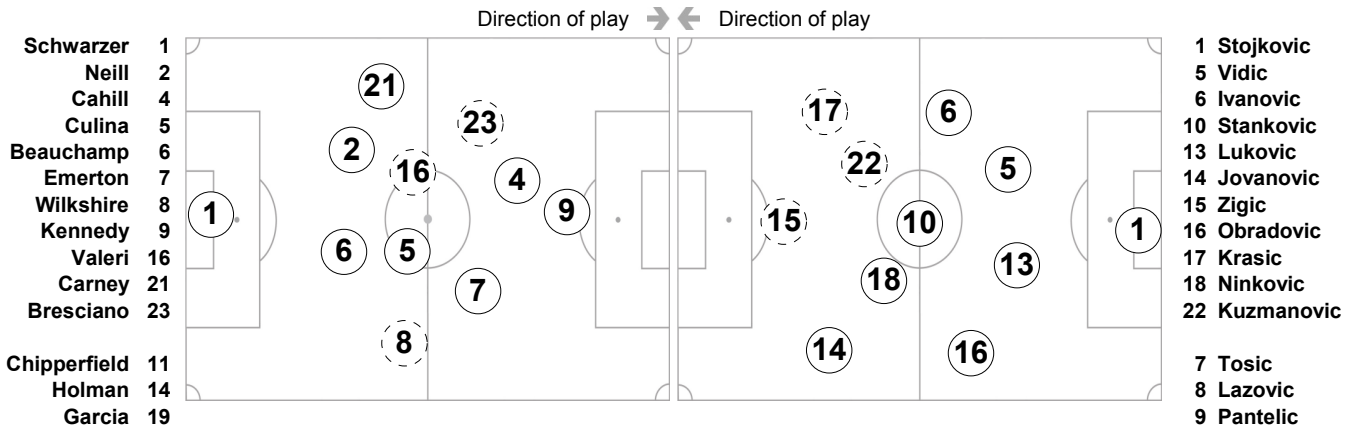

Group D

Australia - Serbia 2:1 (0:0)

Nelspruit / Mbombela Stadium / RSA

66' (In) 14 Holman / (Out) 16 Valeri
66' (In) 11 Chipperfield / (Out) 23 Bresciano
82' (In) 19 Garcia / (Out) 8 Wilkshire

62' (In) 7 Tasic / (Out) 17 Krasic
67' (In) 9 Pantelic / (Out) 15 Zigic
77' (In) 8 Lazovic / (Out) 22 Kuzmanovic

Total time played: 94'13"
45% - 32'48" Ball possession 55% - 39'54"