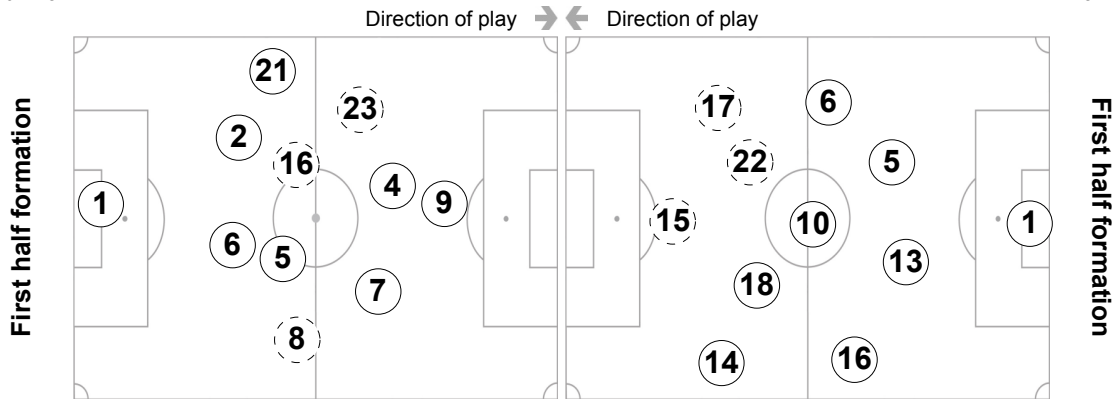

# Actual Formation

Group D

## Australia - Serbia 2:1 (0:0)

Nelspruit / Mbombela Stadium / RSA

66' (In) 14 Holman / (Out) 16 Valeri  
 66' (In) 11 Chipperfield / (Out) 23 Bresciano  
 82' (In) 19 Garcia / (Out) 8 Wilkshire

62' (In) 7 Tasic / (Out) 17 Krasic  
 67' (In) 9 Pantelic / (Out) 15 Zigic  
 77' (In) 8 Lazovic / (Out) 22 Kuzmanovic

**Total time played: 94'13"**  
**45% - 32'48" Ball possession 55% - 39'54"**

○ did not play the entire match      ⇄ substitution

FIFA does not vouch for the accuracy of technical statistics compiled in association with its competition results system partner.