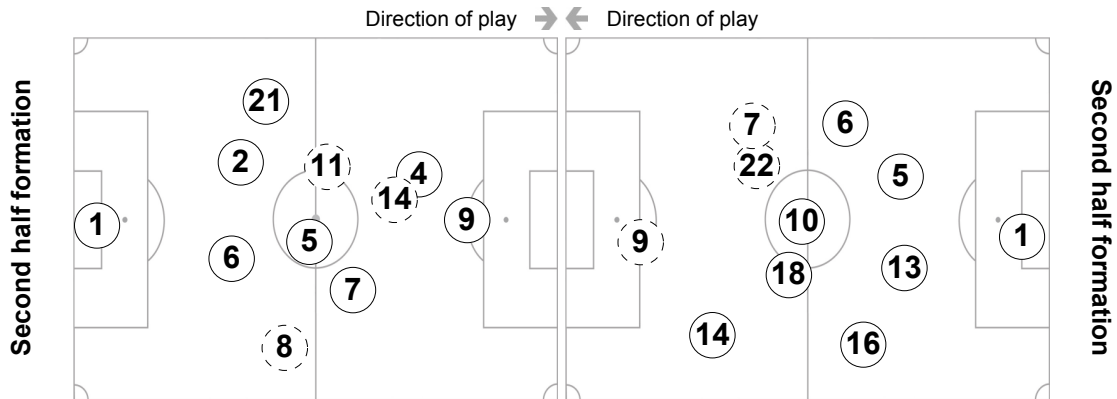

Group D

Australia - Serbia 2:1 (0:0)

Nelspruit / Mbombela Stadium / RSA

66' (In) 14 Holman / (Out) 16 Valeri
66' (In) 11 Chipperfield / (Out) 23 Bresciano
82' (In) 19 Garcia / (Out) 8 Wilkshire

62' (In) 7 Tasic / (Out) 17 Krasic
67' (In) 9 Pantelic / (Out) 15 Zigic
77' (In) 8 Lazovic / (Out) 22 Kuzmanovic

Total time played: 94'13"
45% - 32'48" Ball possession 55% - 39'54"