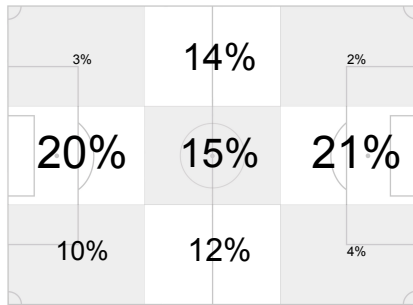

Switzerland Tracking Statistics

Ball Possession Heat Map