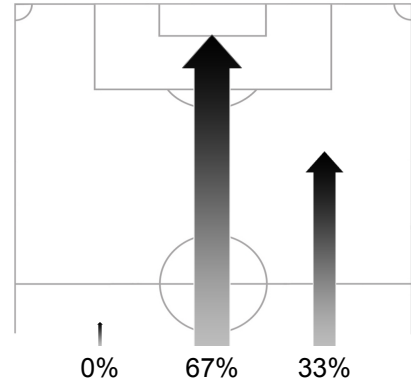

Assistant Referee 2: Michael MULLARKEY (ENG)  
 Reserve Assistant Referee: Stefan WITTBERG (SWE)  
 General Coordinator: Rafael TINOCO (GUA)

**Switzerland Tracking Statistics**

Ball Possession Heat Map

Attacking direction →

Attack Origin

#	Name	Time	Distance Covered (m)			Time Spent			Sprint	Top Speed Km/h	Activity Time Spent		
			DC	In Poss	Not In Poss	Opp. Half	Att. 3rd	Pen. Area			Low	Medium	High
1	Diego BENAGLIO	96'49"	7625	1917	3659				76	18.73	91%	3%	6%
2	Stephan LICHTSTEINER	96'49"	11495	2898	6247	10%	2%		160	22.98	76%	10%	14%
4	Philippe SENDEROS	35'25"	3808	860	2290	2%			22	17.74	84%	9%	7%
6	Benjamin HUGGEL	96'49"	11929	3122	6570	24%	8%	1%	133	20.83	74%	11%	15%
7	Tranquillo BARNETTA	92'59"	11552	2743	6359	28%	7%		121	21.11	76%	11%	13%
8	Gokhan INLER	96'49"	11620	2535	<b>6700</b>	18%	3%		128	19.01	74%	12%	14%
10	Blaise NKUFO	96'49"	10293	2970	4986	59%	12%	1%	163	22.40	82%	8%	10%
13	Stephane GRICHTING	96'49"	10629	2471	5895	3%			129	18.94	82%	8%	10%
16	Gelson FERNANDES	96'49"	<b>12244</b>	2830	6567	28%	6%	1%	<b>176</b>	21.36	75%	10%	15%
17	Reto ZIEGLER	96'49"	10744	2449	6121	9%	1%		154	21.68	81%	8%	11%
19	Eren DERDIYOK	79'55"	9090	2158	4704	44%	10%	1%	96	22.05	80%	9%	11%