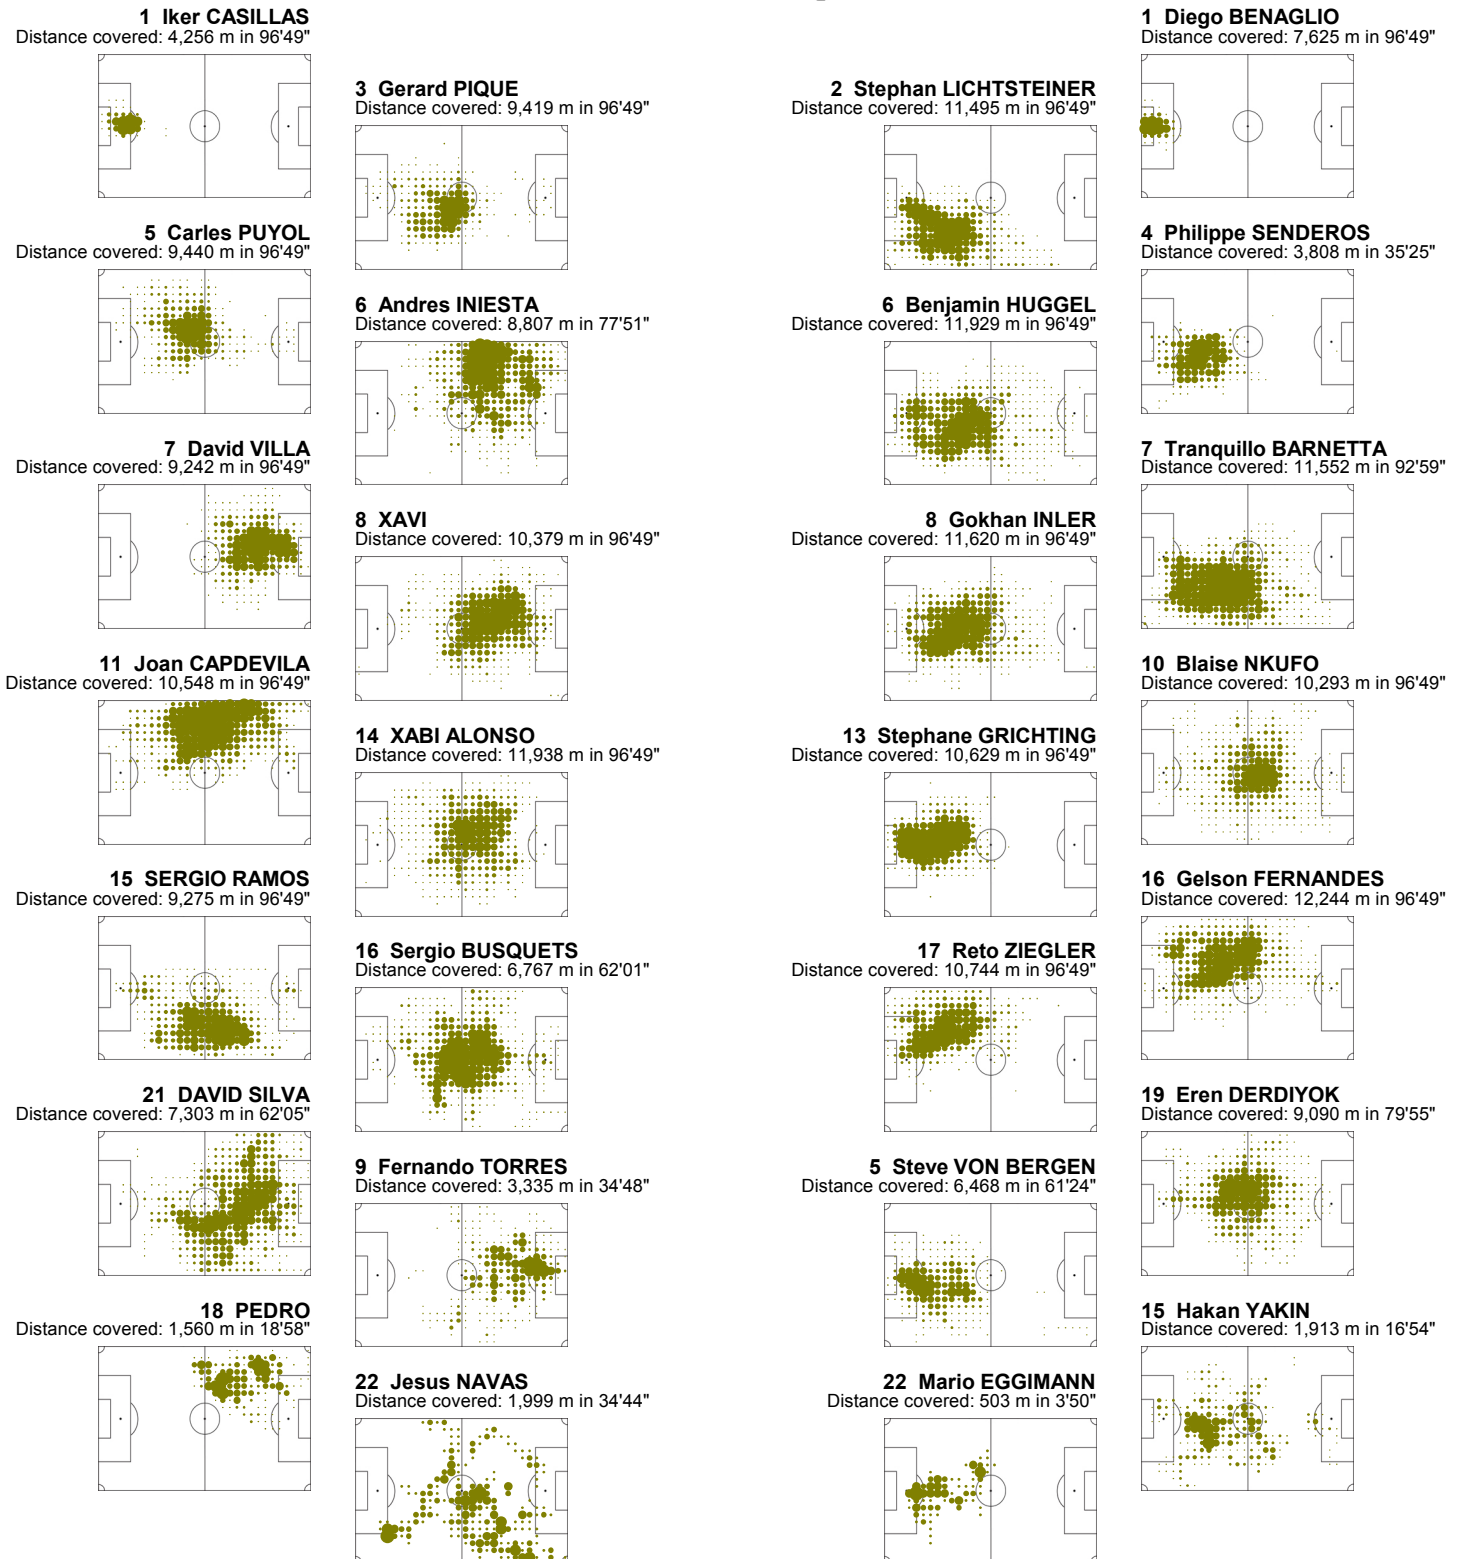

# Players Heat Map

Group H

**Spain - Switzerland 0:1 (0:0)**

Durban / Durban Stadium / RSA

Direction of play →

FIFA does not vouch for the accuracy of technical statistics compiled in association with its competition results system partner.