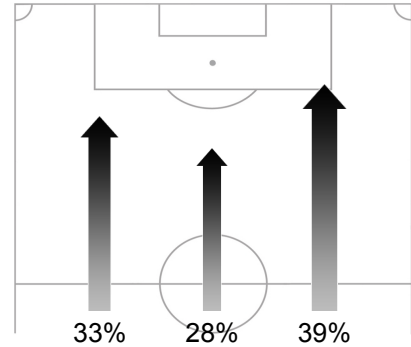

Assistant Referee 2: Michael MULLARKEY (ENG)
Reserve Assistant Referee: Stefan WITTBERG (SWE)
General Coordinator: Rafael TINOCO (GUA)

Spain Tracking Statistics

Ball Possession Heat Map

Attack Origin

#	Name	Time	Distance Covered (m)			Time Spent			Sprint	Top Speed Km/h	Activity Time Spent		
			DC	In Poss	Not In Poss	Opp. Half	Att. 3rd	Pen. Area			Low	Medium	High
1	Iker CASILLAS	96'49"	4256	1641	1284				29	12.87	97%	1%	2%
3	Gerard PIQUE	96'49"	9419	4377	2708	23%	7%	2%	118	20.93	81%	8%	11%
5	Carles PUYOL	96'49"	9440	4331	2653	25%	7%	3%	113	19.25	84%	7%	9%
6	Andres INIESTA	77'51"	8807	4785	2175	81%	38%	4%	110	20.25	77%	10%	13%
7	David VILLA	96'49"	9242	5095	2068	97%	63%	16%	116	19.87	83%	7%	10%
8	XAVI	96'49"	10379	5512	2502	78%	40%	6%	119	19.52	73%	12%	15%
11	Joan CAPDEVILA	96'49"	10548	5353	2867	54%	23%	2%	156	20.96	80%	8%	12%
14	XABI ALONSO	96'49"	11938	6008	2944	58%	19%		173	21.10	73%	12%	15%
15	SERGIO RAMOS	96'49"	9275	4520	2487	54%	17%	4%	141	20.25	79%	8%	13%
16	Sergio BUSQUETS	62'01"	6767	3346	2041	55%	16%	4%	61	20.10	80%	10%	10%
21	DAVID SILVA	62'05"	7303	3858	1813	80%	44%	7%	91	22.85	79%	9%	12%

Substitutes

2	Raul ALBIOL												
4	Carlos MARCHENA												
9	Fernando TORRES	34'48"	3335	1734	733	91%	51%	17%	50	18.01	77%	9%	14%
10	Cesc FABREGAS												
12	Victor VALDES												
13	Juan Manuel MATA												
17	Alvaro ARBELOA												
18	PEDRO	18'58"	1560	631	540	91%	47%	7%	15	13.38	71%	9%	20%
19	Fernando LLORENTE												
20	Javier MARTINEZ												
22	Jesus NAVAS	34'44"	1999	620	766	77%	34%	4%	31	17.74	78%	8%	14%
23	Pepe REINA												

DC: Distance Covered
 In Poss: In Possession
 Not In Poss: Not In Possession
 Opp. Half: In Opposing Half
 Att. 3rd: In Opposing Third
 Pen. Area: In Penalty Area

FIFA does not vouch for the accuracy of technical statistics compiled in association with its competition results system partner.
 WED 16 JUN 2010; 18:29 CET / 18:29 local time - Version 1