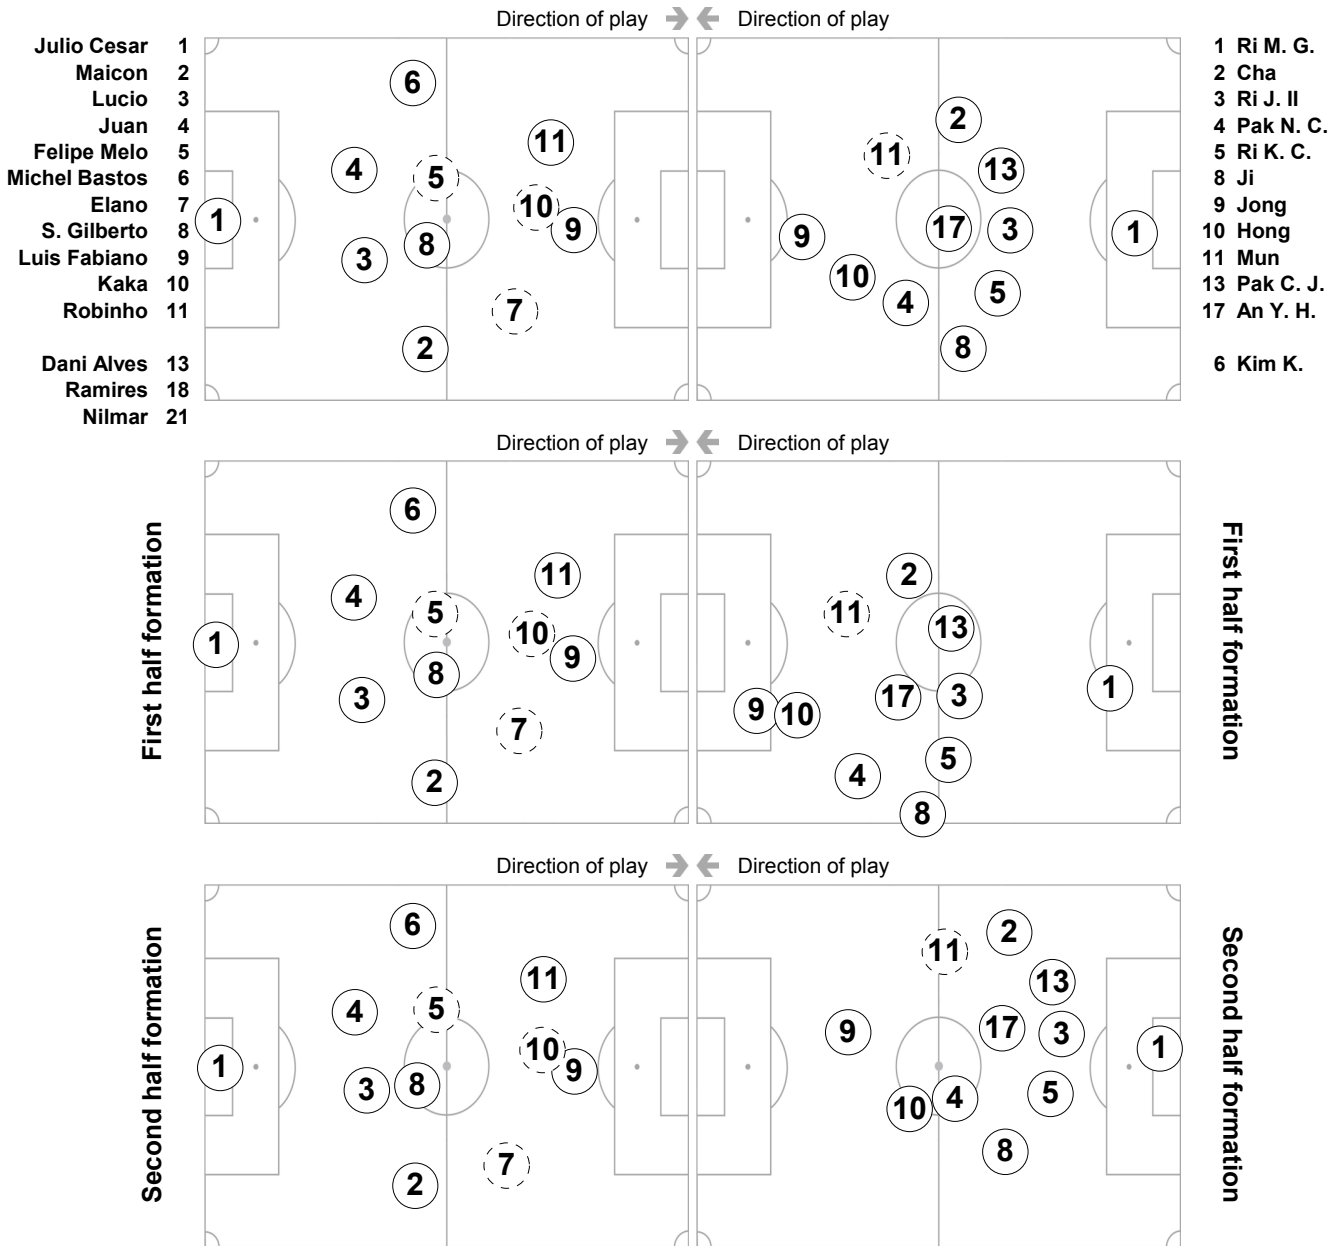

Actual Formation

Group G

Brazil - Korea DPR 2:1 (0:0)

Johannesburg / Ellis Park Stadium / RSA

73' (In) 13 Dani Alves / (Out) 7 Elano
 78' (In) 21 Nilmar / (Out) 10 Kaka
 84' (In) 18 Ramires / (Out) 5 Felipe Melo

80' (In) 6 Kim K. / (Out) 11 Mun

Total time played: 92'06"
63% - 47'53" Ball possession 37% - 28'22"

FIFA does not vouch for the accuracy of technical statistics compiled in association with its competition results system partner.