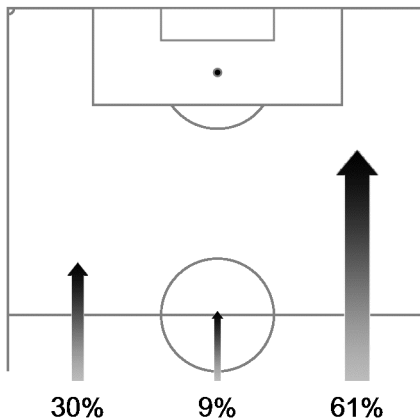

Team Tracking Statistics

Final

Germany - Argentina 1 : 0 AET

64 13 JUL 2014 16:00 Rio De Janeiro / Estadio do Maracanã / BRA

Germany

Ball possession heat map

Attacking direction →

Attack origin

#	Name	Time	Distance covered (metres)			Time spent			Sprints	Top speed	Activity time spent		
			Total	In Poss	Not in Poss	Opp. Half	Att. 3rd	Pen. Area			Low	Medium	High
1	NEUER	129'09"	6,985	2,424	2,269	1%			8	30.85	96%	2%	2%
4	HOEWEDES	129'09"	14,115	5,628	4,849	43%	15%	3%	40	27.04	83%	9%	8%
5	HUMMELS	129'09"	12,973	5,043	4,542	21%	6%	2%	35	31.61	86%	7%	7%
7	SCHWEINSTEIGER	129'09"	15,338	6,527	4,906	48%	14%	1%	55	26.14	77%	11%	12%
8	OEZIL	124'58"	14,131	6,153	4,523	67%	35%	4%	58	28.51	80%	8%	12%
11	KLOSE	89'48"	8,942	3,509	2,864	80%	57%	14%	38	26.86	86%	6%	8%
13	MUELLER	129'09"	15,180	6,262	4,729	72%	45%	10%	62	27.22	80%	9%	11%
16	LAHM	129'09"	13,738	5,997	4,621	47%	17%		50	26.28	80%	10%	10%
18	KROOS	129'09"	14,320	6,027	4,807	53%	20%	1%	32	27.97	81%	10%	9%
20	BOATENG	129'09"	13,670	5,481	4,636	28%	2%		53	28.69	83%	9%	8%
23	KRAMER	30'39"	4,107	1,974	1,316	72%	45%	5%	23	28.69	71%	12%	17%
9	SCHUERRLE	98'29"	11,179	4,805	3,572	65%	35%	5%	65	30.17	80%	8%	12%
17	MERTESACKER	4'10"	362	60	105				2	24.48	87%	5%	8%
19	GOETZE	39'20"	5,447	2,627	1,781	71%	41%	5%	29	27.97	68%	13%	19%

In Poss: Team in possession Opp. Half: In opposing half Bold values: top performing in the match
 Not In Poss: Opposite team in possession Att. 3rd: In attacking third
 Pen. Area: In penalty area

FIFA does not vouch for the accuracy of technical statistics compiled in association with its competition results system partner.