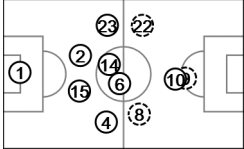

Quarter-final

Argentina - Belgium 1 : 0 (1 : 0)

Players Heat Map

60 05 JUL 2014 13:00 Brasilia / Estadio Nacional / BRA

Argentina

Tactical line-up

Direction of play →

Actual formation

1 ROMERO
3,347 m / 97'05"

7 DI MARIA
3,425 m / 32'42"

15 DEMICHELIS
8,709 m / 97'05"

5 GAGO
1,653 m / 14'19"

2 GARAY
9,256 m / 97'05"

9 HIGUAIN
8,847 m / 82'47"

22 LAVEZZI
8,360 m / 72'16"

8 PEREZ
7,302 m / 64'23"

4 ZABALETA
10,021 m / 97'05"

10 MESSI
8,422 m / 97'05"

23 BASANTA
10,576 m / 97'05"

18 PALACIO
3,081 m / 24'49"

6 BIGLIA
11,353 m / 97'05"

14 MASCHERANO
10,504 m / 97'05"

Belgium

Tactical line-up