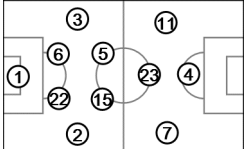

11 VARGAS
8,853 m / 88'51"

21 DIAZ
12,718 m / 95'44"

16 GUTIERREZ
5,071 m / 34'51"

7 SANCHEZ
9,510 m / 95'44"

17 MEDEL
9,808 m / 95'44"

Australia

Tactical line-up

Direction of play →

Actual formation

1 RYAN
6,196 m / 95'44"

5 MILLIGAN
11,311 m / 95'44"

15 JEDINAK
11,720 m / 95'44"

10 HALLORAN
3,161 m / 26'05"

2 FRANJIC
5,833 m / 50'40"

6 SPIRANOVIC
10,123 m / 95'44"

22 WILKINSON
10,179 m / 95'44"

14 TROISI
2,538 m / 16'52"

3 DAVIDSON
10,638 m / 95'44"

7 LECKIE
10,929 m / 95'44"

23 BRESCIANO
10,107 m / 78'52"

19 MCGOWAN
4,596 m / 45'04"

4 CAHILL
10,279 m / 95'44"

11 OAR
8,280 m / 69'40"

Actual formation: average player positions