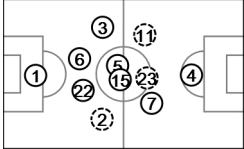

11 VARGAS
8,853 m / 88'51"

21 DIAZ
12,718 m / 95'44"

16 GUTIERREZ
5,071 m / 34'51"

7 SANCHEZ
9,510 m / 95'44"

17 MEDEL
9,808 m / 95'44"

Australia

Tactical line-up

Direction of play →

Actual formation

1 RYAN
6,196 m / 95'44"

5 MILLIGAN
11,311 m / 95'44"

15 JEDINAK
11,720 m / 95'44"

10 HALLORAN
3,161 m / 26'05"

2 FRANJIC
5,833 m / 50'40"

6 SPIRANOVIC
10,123 m / 95'44"

22 WILKINSON
10,179 m / 95'44"

14 TROISI
2,538 m / 16'52"

3 DAVIDSON
10,638 m / 95'44"

7 LECKIE
10,929 m / 95'44"

23 BRESCIANO
10,107 m / 78'52"

19 MCGOWAN
4,596 m / 45'04"

4 CAHILL
10,279 m / 95'44"

11 OAR
8,280 m / 69'40"

Actual formation: average player positions