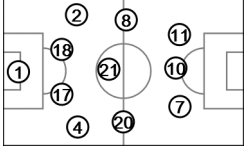

Group B

Chile - Australia 3 : 1 (2 : 1)

4 13 JUN 2014 18:00 Cuiaba / Arena Pantanal / BRA

Chile

Tactical line-up

Direction of play →

Actual formation

1 BRAVO
5,590 m / 95'44"

8 VIDAL
7,036 m / 60'54"

18 JARA
9,920 m / 95'44"

9 PINILLA
844 m / 6'54"

2 MENA
10,783 m / 95'44"

10 VALDIVIA
7,358 m / 69'23"

20 ARANGUIZ
12,341 m / 95'44"

15 BEAUSEJOUR
2,997 m / 26'21"

4 ISLA
10,721 m / 95'44"

11 VARGAS
8,853 m / 88'51"

21 DIAZ
12,718 m / 95'44"

16 GUTIERREZ
5,071 m / 34'51"

7 SANCHEZ
9,510 m / 95'44"

17 MEDEL
9,808 m / 95'44"

Australia

Tactical line-up

Direction of play →

14 TROISI
2,538 m / 16'52"

3 DAVIDSON
10,638 m / 95'44"

7 LECKIE
10,929 m / 95'44"

23 BRESCIANO
10,107 m / 78'52"

19 MCGOWAN
4,596 m / 45'04"

4 CAHILL
10,279 m / 95'44"

11 OAR
8,280 m / 69'40"

Actual formation: average player positions