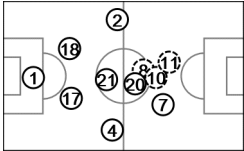

Group B

Chile - Australia 3 : 1 (2 : 1)

4 13 JUN 2014 18:00 Cuiaba / Arena Pantanal / BRA

Chile

Tactical line-up

Direction of play →

Actual formation

1 BRAVO
5,590 m / 95'44"

8 VIDAL
7,036 m / 60'54"

18 JARA
9,920 m / 95'44"

9 PINILLA
844 m / 6'54"

2 MENA
10,783 m / 95'44"

10 VALDIVIA
7,358 m / 69'23"

20 ARANGUIZ
12,341 m / 95'44"

15 BEAUSEJOUR
2,997 m / 26'21"

4 ISLA
10,721 m / 95'44"

11 VARGAS
8,853 m / 88'51"

21 DIAZ
12,718 m / 95'44"

16 GUTIERREZ
5,071 m / 34'51"

7 SANCHEZ
9,510 m / 95'44"

17 MEDEL
9,808 m / 95'44"

Australia

Tactical line-up

Direction of play →

14 TROISI
2,538 m / 16'52"

3 DAVIDSON
10,638 m / 95'44"

7 LECKIE
10,929 m / 95'44"

23 BRESCIANO
10,107 m / 78'52"

19 MCGOWAN
4,596 m / 45'04"

4 CAHILL
10,279 m / 95'44"

11 OAR
8,280 m / 69'40"

Actual formation: average player positions