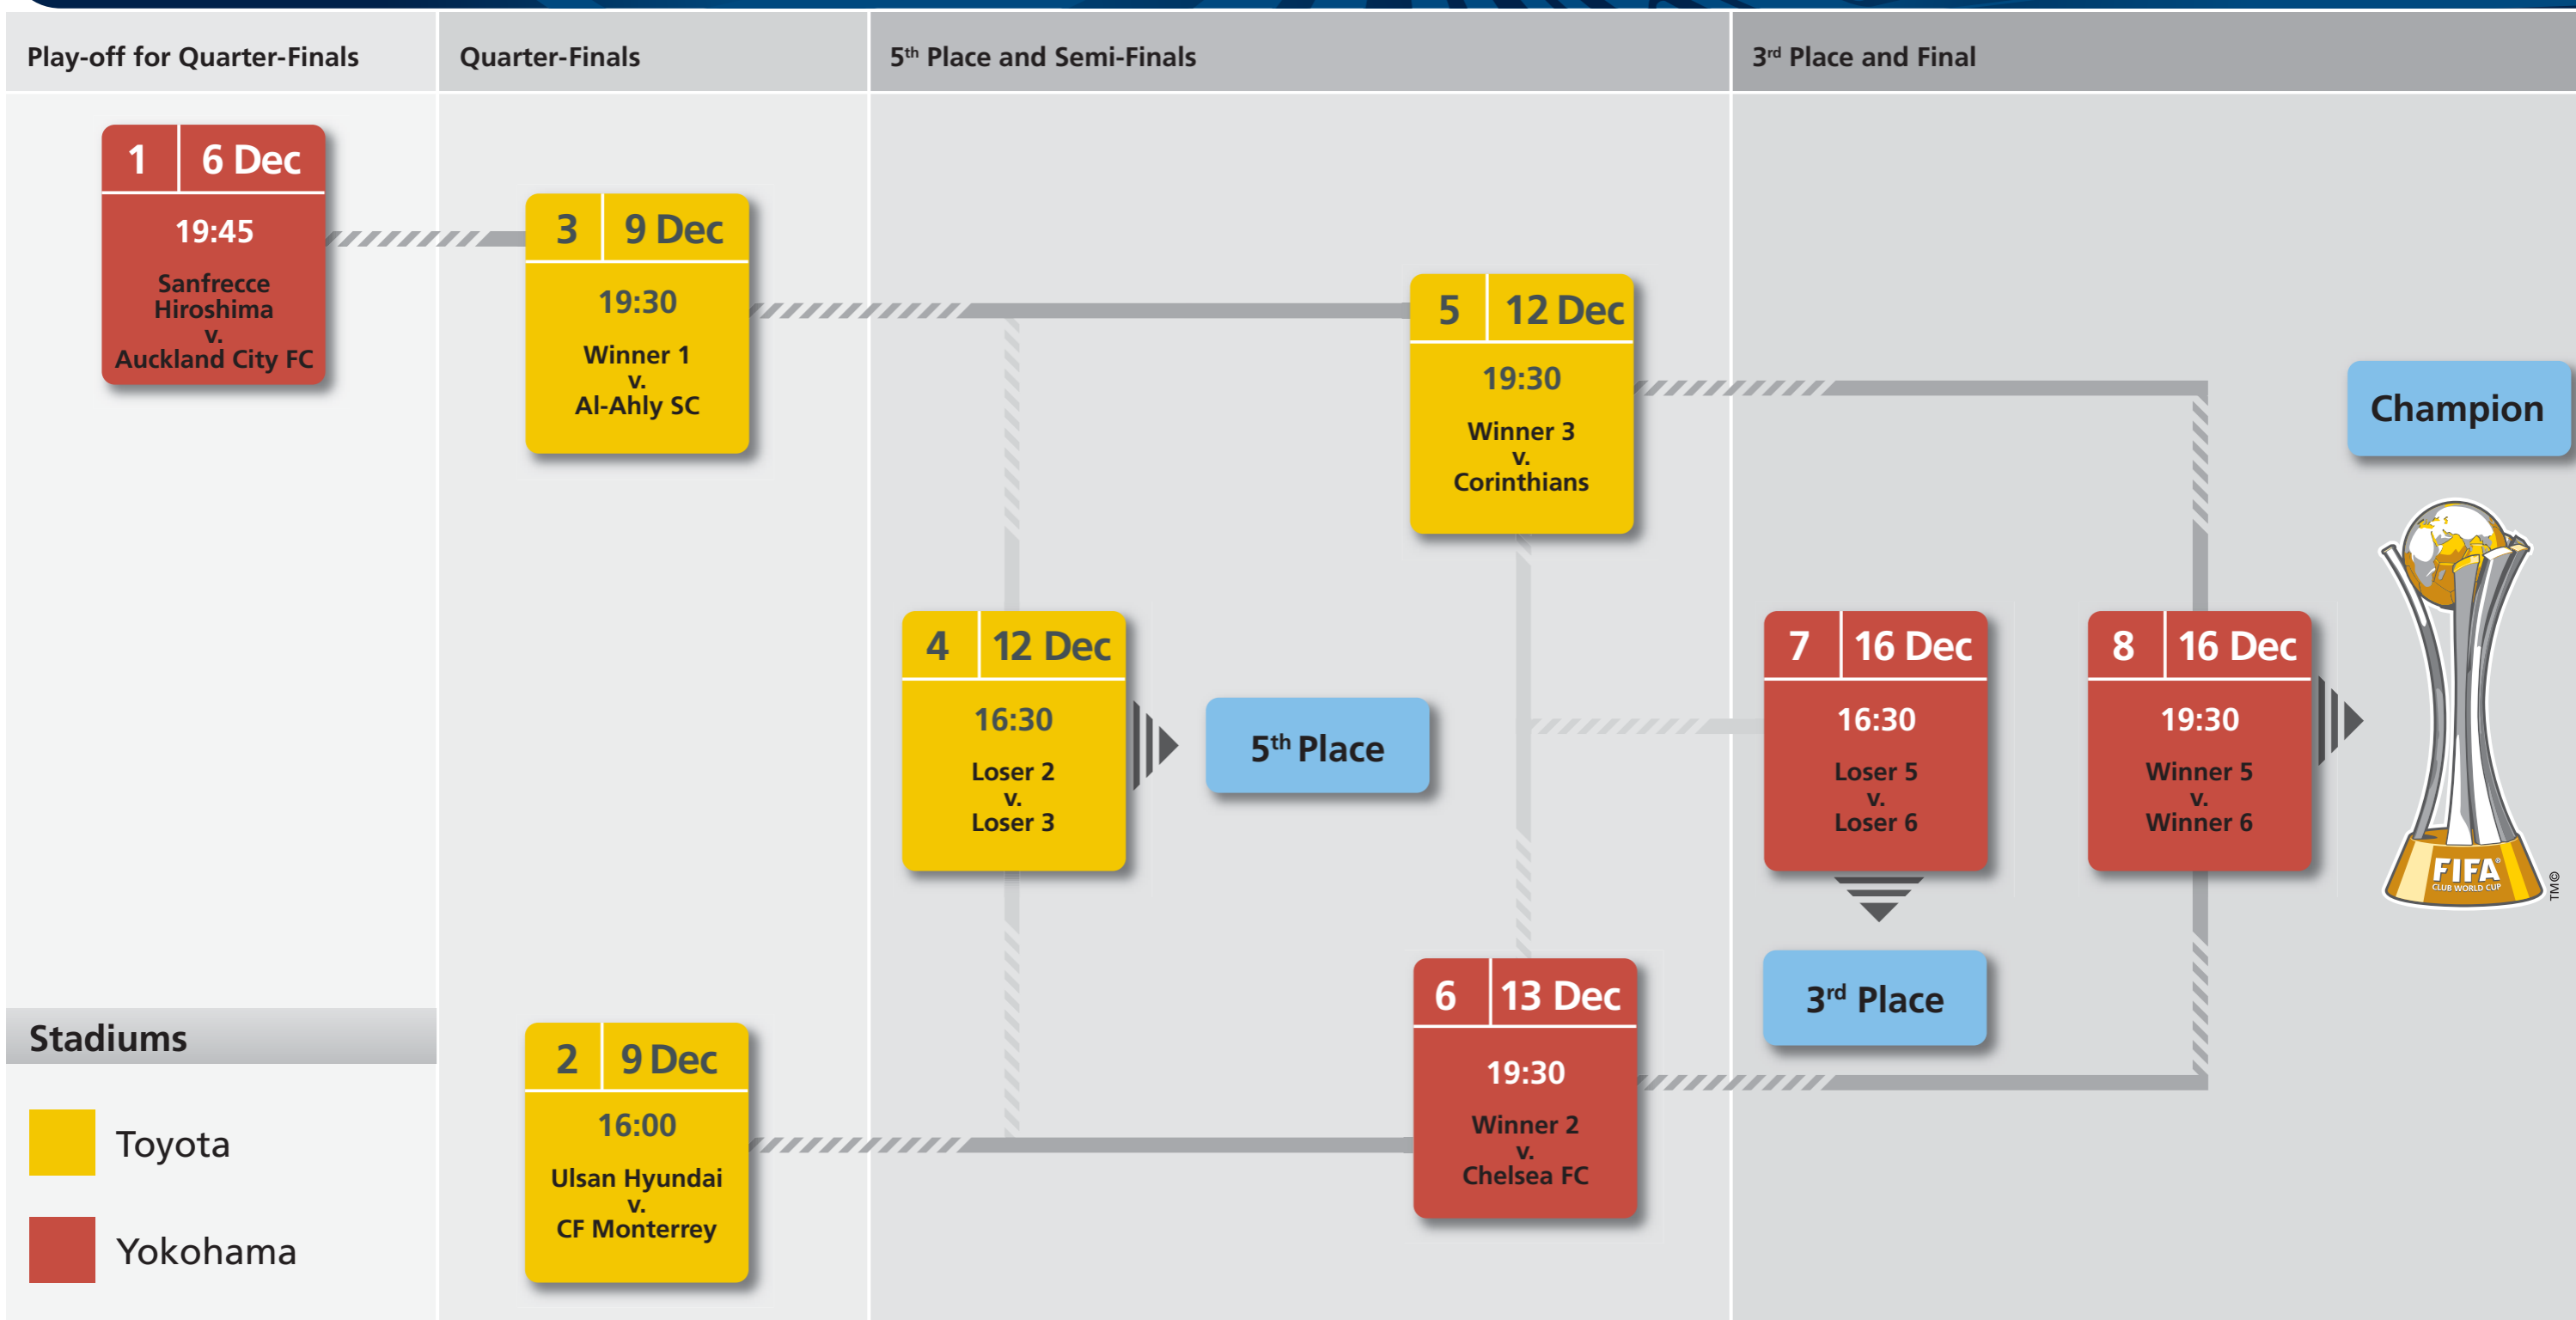

MATCH SCHEDULE

FIFA Club World Cup Japan 2012 presented by TOYOTA

Stadiums

- Toyota
- Yokohama

Participating Clubs

- AFC – Champions League winner – Ulsan Hyundai (Korea Republic)
- CAF – Champions League winner – Al-Ahly SC (Egypt)
- CONCACAF – Champions League winner – CF Monterrey (Mexico)
- CONMEBOL – Copa Libertadores winner – Corinthians (Brazil)
- OFC – O-League winner – Auckland City FC (New Zealand)
- UEFA – Champions League winner – Chelsea FC (England)
- Host Representative – J.League winner – Sanfrecce Hiroshima (Japan)