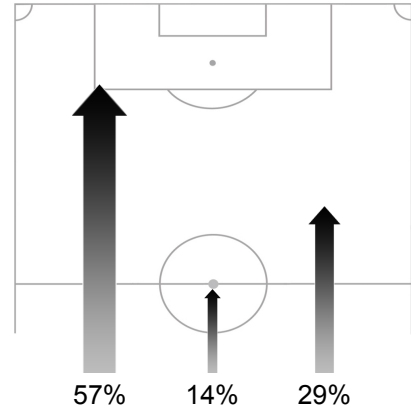

Assistant Referee 2: Tibor VAMOS (HUN)
 Reserve Assistant Referee: Peter HERMANS (BEL)
 General Coordinator: Rafael TINOCO (GUA)

Germany Tracking Statistics

Ball Possession Heat Map

Attack Origin

#	Name	Time	Distance Covered (m)			Time Spent			Sprint	Top Speed Km/h	Activity Time Spent		
			DC	In Poss	Not In Poss	Opp. Half	Att. 3rd	Pen. Area			Low	Medium	High

1	Manuel NEUER	94'26"	5040	2080	2145				15	19.58	97%	2%	1%
3	Arne FRIEDRICH	94'26"	9576	3714	4606	12%	6%	2%	69	23.70	86%	8%	6%
6	Sami KHEDIRA	81'09"	10780	4238	5356	34%	12%	3%	101	19.45	71%	14%	15%
7	Bastian SCHWEINSTEIGER	94'26"	12260	4951	6008	35%	11%	3%	120	22.56	73%	13%	14%
8	Mesut OEZIL	94'26"	10966	4624	4955	62%	24%	3%	106	27.81	80%	10%	10%
10	Lukas PODOLSKI	94'26"	10528	4235	4909	50%	23%	3%	125	20.89	80%	9%	11%
11	Miroslav KLOSE	94'26"	8886	3864	3741	81%	35%	12%	73	26.03	88%	6%	6%
15	Piotr TROCHOWSKI	62'45"	7986	2762	4334	37%	10%		81	21.11	72%	13%	15%
16	Philipp LAHM	94'26"	10414	4023	5080	22%	4%		91	24.83	80%	10%	10%
17	Per MERTESECKER	94'26"	9628	3778	4643	17%	10%	3%	69	28.35	85%	8%	7%
20	Jerome BOATENG	52'56"	6117	2248	3189	9%	2%		59	19.87	81%	10%	9%

DC: Distance Covered
 In Poss: In Possession
 Not In Poss: Not In Possession
 Opp. Half: In Opposing Half
 Att. 3rd: In Opposing Third
 Pen. Area: In Penalty Area

FIFA does not vouch for the accuracy of technical statistics compiled in association with its competition results system partner.
 WED 7 JUL 2010; 22:26 CET / 22:26 local time - Version 1