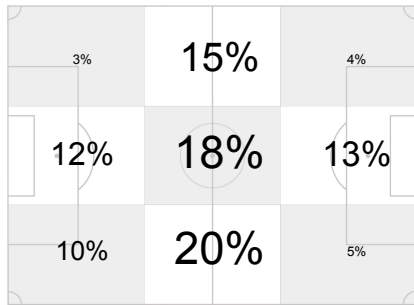

Germany Tracking Statistics

Ball Possession Heat Map