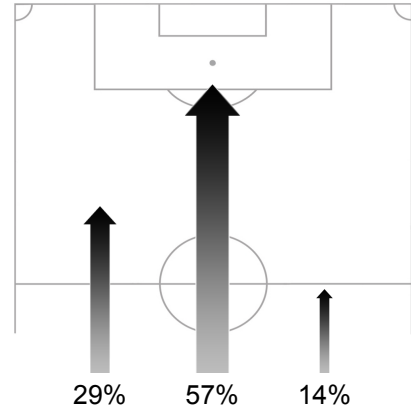

Assistant Referee 2: Juan Carlos YUSTE JIMENEZ (ESP)  
 Reserve Assistant Referee: Laurent UGO (FRA)  
 General Coordinator: Rafael TINOCO (GUA)

**Netherlands Tracking Statistics**

Ball Possession Heat Map

Attacking direction →

Attack Origin

#	Name	Time	Distance Covered (m)			Time Spent			Sprint	Top Speed	Activity Time Spent		
			DC	In Poss	Not In Poss	Opp. Half	Att. 3rd	Pen. Area			Low	Medium	High

1	Maarten STEKELENBURG	94'15"	4063	1621	1340				2	17.12	98%	2%	
2	Gregory VAN DER WIEL	94'15"	10582	<b>4238</b>	4037	20%	3%		103	25.46	81%	9%	10%
3	John HEITINGA	94'15"	9348	3518	3703	7%	4%	3%	84	24.07	85%	8%	7%
4	Joris MATHIJSEN	94'15"	8958	3241	3600	5%	3%	2%	57	23.81	86%	8%	6%
5	Giovanni VAN BRONCKHORST	94'15"	9877	3770	3860	20%	5%		92	24.07	84%	8%	8%
6	Mark VAN BOMMEL	94'15"	8989	3159	3976	39%	6%		67	<b>28.35</b>	87%	6%	7%
7	Dirk KUYT	94'15"	<b>10615</b>	4191	3800	61%	22%	5%	<b>158</b>	22.52	80%	8%	12%
8	Nigel DE JONG	94'15"	9878	3458	<b>4262</b>	28%	4%		78	21.88	84%	8%	8%
9	Robin VAN PERSIE	80'07"	8613	3533	3171	83%	35%	8%	100	23.20	86%	6%	8%
10	Wesley SNEIJDER	91'59"	10213	4064	3932	65%	21%	2%	85	23.49	81%	9%	10%
11	Arjen ROBBEN	71'02"	7465	2790	2835	67%	19%	3%	68	21.48	87%	6%	7%

**Substitutes**

12	Khalid BOULAHROUZ												
13	Andre OOIJER												
14	Demy DE ZEEUW												
15	Edson BRAAFHEID												
16	Michel VORM												
17	Eljero ELIA	23'13"	2631	1029	930	68%	39%	7%	37	20.83	78%	10%	12%
18	Stijn SCHAARS												
19	Ryan BABEL												
20	Ibrahim AFELLAY	2'16"	164	59	22	51%	16%		1	9.63	92%	4%	4%
21	Klaas Jan HUNTELAAR	14'08"	1628	525	593	93%	50%	12%	25	20.89	76%	11%	13%
22	Sander BOSCHKER												
23	Rafael VAN DER VAART												