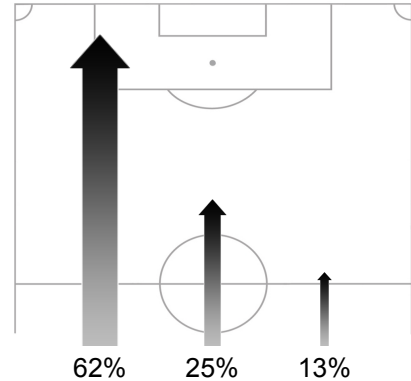

Assistant Referee 2: Alberto MORIN (MEX)  
 Reserve Assistant Referee: MU Yuxin (CHN)  
 General Coordinator: Helmut SANDROCK (GER)

**Spain Tracking Statistics**

Ball Possession Heat Map

Attacking direction →

Attack Origin

#	Name	Time	Distance Covered (m)			Time Spent			Sprint	Top Speed Km/h	Activity Time Spent		
			DC	In Poss	Not In Poss	Opp. Half	Att. 3rd	Pen. Area			Low	Medium	High
1	Iker CASILLAS	94'58"	2846	899	1012				3	22.53	99%		1%
3	Gerard PIQUE	94'58"	9135	3778	3238	14%	4%	1%	86	23.70	85%	7%	8%
5	Carles PUYOL	94'58"	8639	3452	3248	11%	2%	1%	53	22.53	86%	7%	7%
6	Andres INIESTA	94'58"	10850	4867	3682	68%	19%		98	22.83	79%	11%	10%
7	David VILLA	94'58"	8983	4086	2801	85%	52%	7%	102	22.70	86%	6%	8%
8	XAVI	94'58"	11601	5253	3923	63%	19%	1%	86	22.70	74%	12%	14%
9	Fernando TORRES	56'58"	5931	2243	1979	79%	48%	6%	62	20.89	83%	7%	10%
11	Joan CAPDEVILA	94'58"	9324	3953	3004	31%	5%		68	23.22	85%	8%	7%
14	XABI ALONSO	75'42"	8917	3588	3358	39%	10%		96	21.13	76%	11%	13%
15	SERGIO RAMOS	94'58"	9824	4173	3382	49%	14%	2%	97	20.85	83%	8%	9%
16	Sergio BUSQUETS	94'58"	10279	4175	3858	42%	7%		79	22.06	81%	9%	10%

DC: Distance Covered  
 In Poss: In Possession  
 Not In Poss: Not In Possession  
 Opp. Half: In Opposing Half  
 Att. 3rd: In Opposing Third  
 Pen. Area: In Penalty Area

FIFA does not vouch for the accuracy of technical statistics compiled in association with its competition results system partner.  
 FRI 25 JUN 2010; 22:32 CET / 22:32 local time - Version 1