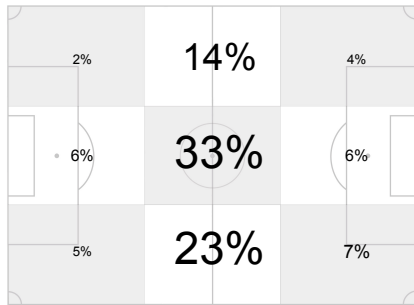

Spain Tracking Statistics

Ball Possession Heat Map