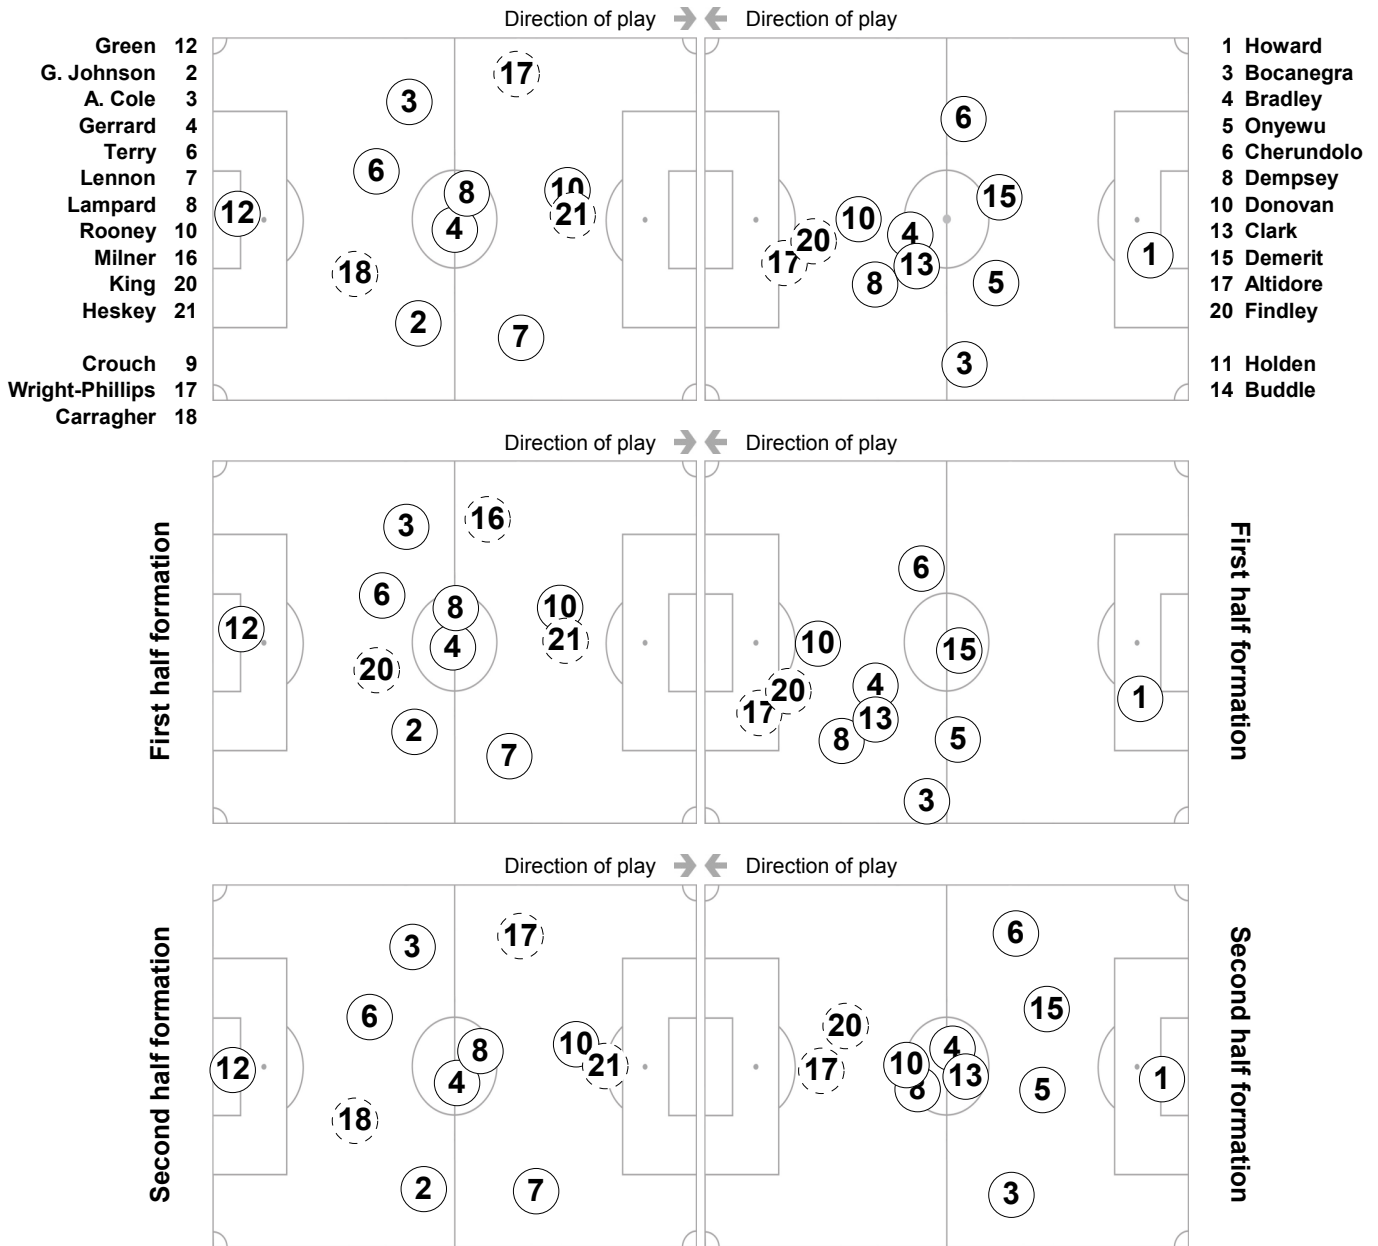

# Actual Formation

Group C

## England - USA 1:1 (1:1)

Rustenburg / Royal Bafokeng Stadium / RSA

31' (In) 17 Wright-Phillips / (Out) 16 Milner  
 46' (In) 18 Carragher / (Out) 20 King  
 79' (In) 9 Crouch / (Out) 21 Heskey

77' (In) 14 Buddle / (Out) 20 Findley  
 86' (In) 11 Holden / (Out) 17 Altidore

**Total time played: 96'55"**  
**53% - 32'38" Ball possession 47% - 28'46"**

FIFA does not vouch for the accuracy of technical statistics compiled in association with its competition results system partner.